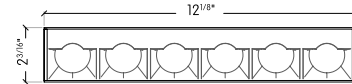

W= 2³/₁₆"

H1= 2⁵/₈" with remote driver

H2= 3³/₈" with integral driver

RECESSED WITH TRIM

Actual

L= 12¹³/₁₆" | 24⁵/₈" | 36⁷/₁₆" | 48¹/₄" | 60¹/₁₆" | Continuous runs

W= 2¹⁵/₁₆"

H2= 3³/₈" with integral driver