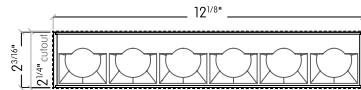

DELIVERED LUMEN OUTPUT

Output	Consumption	CRI 80			CRI 90		
		2700K	3000K	4000K	2700 K	3000 K	4000 K
A	4W	617lm	643lm	678lm	516lm	534lm	569lm
L	9W	1007lm	1064lm	1108lm	849lm	876lm	1105lm
S	15W	1598lm	1690lm	1756lm	1349lm	1392lm	1794lm
H	22 W	2378lm	2474lm	2614lm	1962lm	2036lm	2203lm

Output	Consumption	CRI 80		CRI 90	
		1800K	3000K	1800K	3000K
W	18W		2328lm		1815lm
		2700K	5000K	2700K	5000K
T	22 W	1419lm	1638lm	1248lm	1419lm

DIMENSIONS TABLE

	Height		Width		12"		24"		36"		48"		60"	
	Real Length		Real Length		Real Length		Real Length		Real Length		Real Length		Real Length	
	mm	inch	mm	inch	mm	inch	mm	inch	mm	inch	mm	inch	mm	inch
Surface Mounted	85	3 11/32	55	2 5/32	308,00	12 1/8	608,10	23 15/16	908,20	35 3/4	1208,30	47 9/16	1508,40	59 3/8
Recessed with Trim	85	3 11/32	75	2 15/16	325,00	12 25/32	625,10	24 5/8	925,20	36 7/16	1225,30	48 1/4	1525,40	60 1/16
Recessed Trimless	85	3 11/32	51	2	300,74	11 27/32	601,10	23 21/32	901,20	35 15/32	1201,30	47 9/32	1501,40	59 1/8
Pendant	85	3 11/32	55	2 5/32	308,00	12 1/8	608,10	23 15/16	908,20	35 3/4	1208,30	47 9/16	1508,40	59 3/8

Bold Lighting
4710 Ecton Dr. Unit F & G, Marietta, GA 30066, USA
info@boldlighting.us www.boldlighting.us
t: +1 833-BOLD-1-US +1 833-265-3187