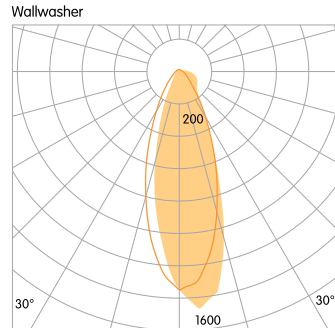

OPTICAL FLEXIBILITY

BAFFLED WALLWASHER

Billet wallwash provides even illumination of vertical surfaces with a flexible setback of 1/8 to 1/6 of the wall height. This optic is ideal for washing large areas where exceptional uniformity is required.

BAFFLED WALLGRAZER

Billet wallgrazer delivers maximum performance for emphasizing textured and rough vertical surfaces. The standard output illuminates walls up to 14'-0» with outstanding transversal and longitudinal glare control.

Bold Lighting
4710 Ecton Dr. Unit F & G, Marietta, GA 30066, USA
info@boldlighting.us www.boldlighting.us
t: +1 833-BOLD-1-US +1 833-265-3187