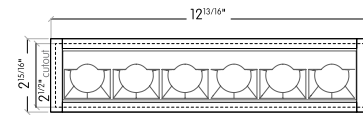

W= 2³/₁₆"

H1= 2⁵/₈" with remote driver

H2= 3³/₈" with integral driver

RECESSED WITH TRIM

Actual

L= 12¹³/₁₆" | 24⁵/₈" | 36⁷/₁₆" | 48¹/₄" | 60¹/₁₆" | Continuous runs

W= 2¹⁵/₁₆"

H2= 3³/₈" with integral driver