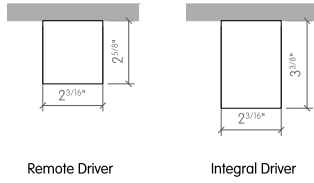

MOUNTING FLEXIBILITY

SURFACE MOUNTED