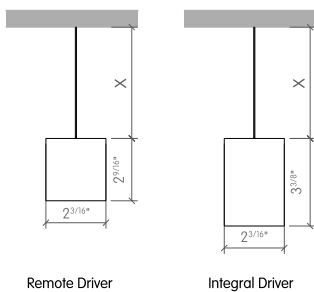

W= 2³/₁₆"

H1= 2⁵/₈" with remote driver

H2= 3³/₈" with integral driver

RECESSED WITH TRIM

Actual

L= 12¹³/₁₆" | 24⁵/₈" | 36⁷/₁₆" | 48¹/₄" | 60¹/₁₆" | Continuous runs

W= 2¹⁵/₁₆"

H2= 3³/₈" with integral driver

RECESSED TRIMLESS

Actual

L= 11¹³/₁₆" | 23¹¹/₁₆" | 35¹/₂" | 47⁵/₁₆" | 59¹/₈" | Continuous runs

W= 2³/₁₆"

H2= 3³/₈" with integral driver

PENDANT

Actual

L= 12¹/₈" | 23¹⁵/₁₆" | 35³/₄" | 47⁹/₁₆" | 59³/₈" | Continuous runs

W= 2³/₁₆"

H1= 2⁹/₁₆" with remote driver

H2= 3³/₈" with integral driver

MOUNTING FLEXIBILITY

MILLWORK

Actual

L = 12^{1/8}" | 23^{15/16}" | 35^{3/4}" | 47^{9/16}" | 59^{3/8}" | Continuous runs

W = 2^{3/16}"

Output	Consumption	CRI 80		CRI 90	
		1800K	3000K	1800K	3000K
W	18W		2328lm		1815lm
		2700K	5000K	2700K	5000K
T	22 W	1419lm	1638lm	1248lm	1419lm

DIMENSIONS TABLE

	Height		Width		12"		24"		36"		48"		60"	
	Real Length		Real Length		Real Length		Real Length		Real Length		Real Length		Real Length	
	mm	inch	mm	inch	mm	inch	mm	inch	mm	inch	mm	inch	mm	inch
Surface Mounted	85	3 11/32	55	2 5/32	308,00	12 1/8	608,10	23 15/16	908,20	35 3/4	1208,30	47 9/16	1508,40	59 3/8
Recessed with Trim	85	3 11/32	75	2 15/16	325,00	12 25/32	625,10	24 5/8	925,20	36 7/16	1225,30	48 1/4	1525,40	60 1/16
Recessed Trimless	85	3 11/32	51	2	300,74	11 27/32	601,10	23 21/32	901,20	35 15/32	1201,30	47 9/32	1501,40	59 1/8
Pendant	85	3 11/32	55	2 5/32	308,00	12 1/8	608,10	23 15/16	908,20	35 3/4	1208,30	47 9/16	1508,40	59 3/8