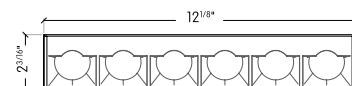

Actual

L= 12¹/₈" | 23¹⁵/₁₆" | 35³/₄" | 47⁹/₁₆" | 59³/₈" | Continuous runs

W= 2³/₁₆"

H1= 2⁹/₁₆" with remote driver

H2= 3³/₈" with integral driver