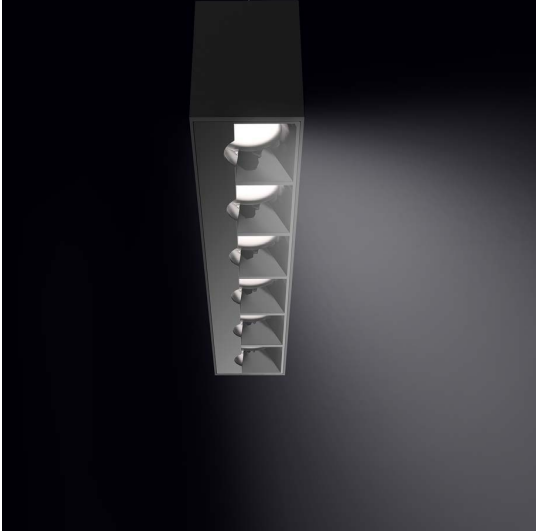

BILLET

WALLGRAZER / WALLWASHER

bold
lighting

Whether used for inground, ceiling, pendant, surface mount, millwork or wall-recessed applications, Billet allows you to maintain uniformity and continuous runs with the same optical performance, light consistency, and overall aesthetics across the entire project, both indoor and outdoor.

Billet delivers bold vertical and horizontal illumination with minimal glare thanks to the unique baffle system designed specifically for this product. The Billet confidently delivers a flawless light distribution and beautifully finished look.

Bold Lighting
 4710 Ecton Dr. Unit F & G, Marietta, GA 30066, USA
 info@boldlighting.us www.boldlighting.us
 t: +1 833-BOLD-1-US +1 833-265-3187

OPTICAL FLEXIBILITY

BAFFLED WALLWASHER

Billet wallwash provides even illumination of vertical surfaces with a flexible setback of 1/8 to 1/6 of the wall height. This optic is ideal for washing large areas where exceptional uniformity is required.

BAFFLED WALLGRAZER

Billet wallgrazer delivers maximum performance for emphasizing textured and rough vertical surfaces. The standard output illuminates walls up to 14'-0» with outstanding transversal and longitudinal glare control.