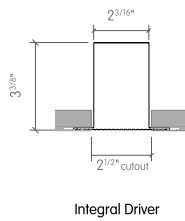

W= 2³/₁₆"

H1= 2⁵/₈" with remote driver

H2= 3³/₈" with integral driver

RECESSED WITH TRIM

Actual

L= 12¹³/₁₆" | 24⁵/₈" | 36⁷/₁₆" | 48¹/₄" | 60¹/₁₆" | Continuous runs

W= 2¹⁵/₁₆"

H2= 3³/₈" with integral driver

RECESSED TRIMLESS

Actual

L= 11¹³/₁₆" | 23¹¹/₁₆" | 35¹/₂" | 47⁵/₁₆" | 59¹/₈" | Continuous runs

W= 2³/₁₆"

H2= 3³/₈" with integral driver

PENDANT

Actual

L= 12¹/₈" | 23¹⁵/₁₆" | 35³/₄" | 47⁹/₁₆" | 59³/₈" | Continuous runs

Output	Consumption	CRI 80		CRI 90	
		1800K	3000K	1800K	3000K
W	18W		2328lm		1815lm
		2700K	5000K	2700K	5000K
T	22 W	1419lm	1638lm	1248lm	1419lm

DIMENSIONS TABLE

	Height		Width		12"		24"		36"		48"		60"	
	Real Length		Real Length		Real Length		Real Length		Real Length		Real Length		Real Length	
	mm	inch	mm	inch	mm	inch	mm	inch	mm	inch	mm	inch	mm	inch
Surface Mounted	85	3 11/32	55	2 5/32	308,00	12 1/8	608,10	23 15/16	908,20	35 3/4	1208,30	47 9/16	1508,40	59 3/8
Recessed with Trim	85	3 11/32	75	2 15/16	325,00	12 25/32	625,10	24 5/8	925,20	36 7/16	1225,30	48 1/4	1525,40	60 1/16
Recessed Trimless	85	3 11/32	51	2	300,74	11 27/32	601,10	23 21/32	901,20	35 15/32	1201,30	47 9/32	1501,40	59 1/8
Pendant	85	3 11/32	55	2 5/32	308,00	12 1/8	608,10	23 15/16	908,20	35 3/4	1208,30	47 9/16	1508,40	59 3/8