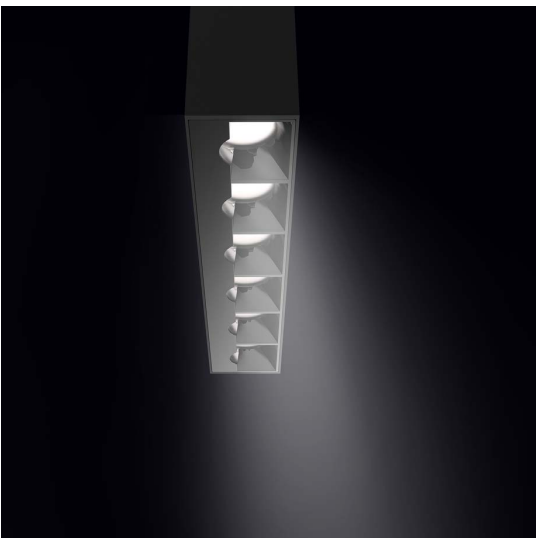

BILLET

WALLGRAZER / WALLWASHER

bold
lighting

Whether used for inground, ceiling, pendant, surface mount, millwork or wall-recessed applications, Billet allows you to maintain uniformity and continuous runs with the same optical performance, light consistency, and overall aesthetics across the entire project, both indoor and outdoor.

Billet delivers bold vertical and horizontal illumination with minimal glare thanks to the unique baffle system designed specifically for this product. The Billet confidently delivers a flawless light distribution and beautifully finished look.

Bold Lighting
 4710 Ecton Dr. Unit F & G, Marietta, GA 30066, USA
 info@boldlighting.us www.boldlighting.us
 t: +1 833-BOLD-1-US +1 833-265-3187

OPTICAL FLEXIBILITY

BAFFLED WALLWASHER

Billet wallwash provides even illumination of vertical surfaces with a flexible setback of 1/8 to 1/6 of the wall height. This optic is ideal for washing large areas where exceptional uniformity is required.

BAFFLED WALLGRAZER

Billet wallgrazer delivers maximum performance for emphasizing textured and rough vertical surfaces. The standard output illuminates walls up to 14'-0» with outstanding transversal and longitudinal glare control.