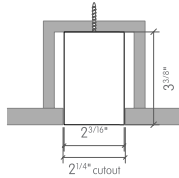

RECESSED TRIMLESS

Actual

L= 11¹³/₁₆" | 23¹¹/₁₆" | 35¹/₂" | 47⁵/₁₆" | 59¹/₈" | Continuous runs

W= 2³/₁₆"

H2= 3³/₈" with integral driver

PENDANT

Actual

L= 12¹/₈" | 23¹⁵/₁₆" | 35³/₄" | 47⁹/₁₆" | 59³/₈" | Continuous runs

W= 2³/₁₆"

H1= 2⁹/₁₆" with remote driver

H2= 3³/₈" with integral driver

MOUNTING FLEXIBILITY

MILLWORK

Actual

L = 12^{1/8}" | 23^{15/16}" | 35^{3/4}" | 47^{9/16}" | 59^{3/8}" | Continuous runs

W = 2^{3/16}"

Output	Consumption	CRI 80		CRI 90	
		1800K	3000K	1800K	3000K
W	18W		2328lm		1815lm
		2700K	5000K	2700K	5000K
T	22 W	1419lm	1638lm	1248lm	1419lm

DIMENSIONS TABLE

	Height		Width		12"		24"		36"		48"		60"	
	Real Length		Real Length		Real Length		Real Length		Real Length		Real Length		Real Length	
	mm	inch	mm	inch	mm	inch	mm	inch	mm	inch	mm	inch	mm	inch
Surface Mounted	85	3 11/32	55	2 5/32	308,00	12 1/8	608,10	23 15/16	908,20	35 3/4	1208,30	47 9/16	1508,40	59 3/8
Recessed with Trim	85	3 11/32	75	2 15/16	325,00	12 25/32	625,10	24 5/8	925,20	36 7/16	1225,30	48 1/4	1525,40	60 1/16
Recessed Trimless	85	3 11/32	51	2	300,74	11 27/32	601,10	23 21/32	901,20	35 15/32	1201,30	47 9/32	1501,40	59 1/8
Pendant	85	3 11/32	55	2 5/32	308,00	12 1/8	608,10	23 15/16	908,20	35 3/4	1208,30	47 9/16	1508,40	59 3/8