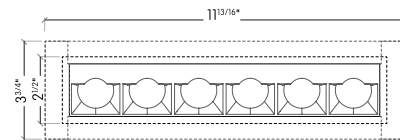

W= 2³/₁₆"

H1= 2⁵/₈" with remote driver

H2= 3³/₈" with integral driver

RECESSED WITH TRIM

Actual

L= 12¹³/₁₆" | 24⁵/₈" | 36⁷/₁₆" | 48¹/₄" | 60¹/₁₆" | Continuous runs

W= 2¹⁵/₁₆"

H2= 3³/₈" with integral driver

RECESSED TRIMLESS

Actual

L= 11¹³/₁₆" | 23¹¹/₁₆" | 35¹/₂" | 47⁵/₁₆" | 59¹/₈" | Continuous runs

W= 2³/₁₆"

H2= 3³/₈" with integral driver

PENDANT

Actual

L= 12¹/₈" | 23¹⁵/₁₆" | 35³/₄" | 47⁹/₁₆" | 59³/₈" | Continuous runs

Output	Consumption	CRI 80		CRI 90	
		1800K	3000K	1800K	3000K
W	18W		2328lm		1815lm
		2700K	5000K	2700K	5000K
T	22 W	1419lm	1638lm	1248lm	1419lm

DIMENSIONS TABLE

	Height		Width		12"		24"		36"		48"		60"	
	Real Length		Real Length		Real Length		Real Length		Real Length		Real Length		Real Length	
	mm	inch	mm	inch	mm	inch	mm	inch	mm	inch	mm	inch	mm	inch
Surface Mounted	85	3 11/32	55	2 5/32	308,00	12 1/8	608,10	23 15/16	908,20	35 3/4	1208,30	47 9/16	1508,40	59 3/8
Recessed with Trim	85	3 11/32	75	2 15/16	325,00	12 25/32	625,10	24 5/8	925,20	36 7/16	1225,30	48 1/4	1525,40	60 1/16
Recessed Trimless	85	3 11/32	51	2	300,74	11 27/32	601,10	23 21/32	901,20	35 15/32	1201,30	47 9/32	1501,40	59 1/8
Pendant	85	3 11/32	55	2 5/32	308,00	12 1/8	608,10	23 15/16	908,20	35 3/4	1208,30	47 9/16	1508,40	59 3/8