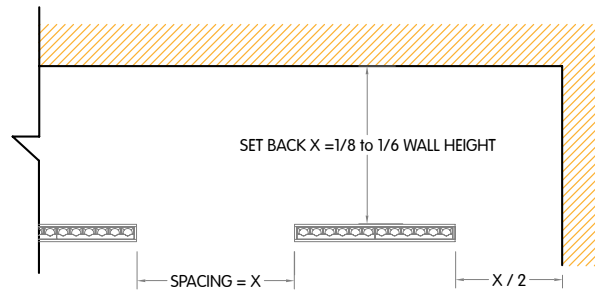

OPTICAL FLEXIBILITY

BAFFLED WALLWASHER

Billet wallwash provides even illumination of vertical surfaces with a flexible setback of 1/8 to 1/6 of the wall height. This optic is ideal for washing large areas where exceptional uniformity is required.

BAFFLED WALLGRAZER

Billet wallgrazer delivers maximum performance for emphasizing textured and rough vertical surfaces. The standard output illuminates walls up to 14'-0» with outstanding transversal and longitudinal glare control.

Bold Lighting
4710 Ecton Dr. Unit F & G, Marietta, GA 30066, USA
info@boldlighting.us www.boldlighting.us
t: +1 833-BOLD-1-US +1 833-265-3187