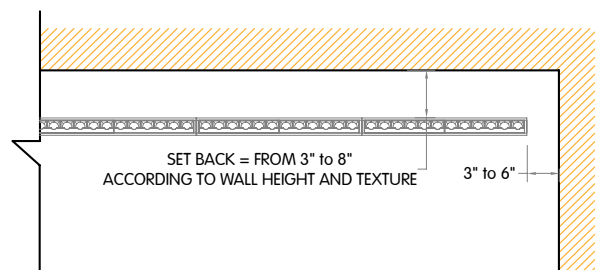

Bold Lighting
4710 Ecton Dr. Unit F & G, Marietta, GA 30066, USA
info@boldlighting.us www.boldlighting.us
t: +1 833-BOLD-1-US +1 833-265-3187