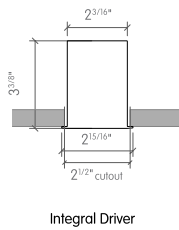

Bold Lighting
 4710 Ecton Dr. Unit F & G, Marietta, GA 30066, USA
 info@boldlighting.us www.boldlighting.us
 t: +1 833-BOLD-1-US +1 833-265-3187

MOUNTING FLEXIBILITY

SURFACE MOUNTED

Actual

L= 12¹/₈" | 23¹⁵/₁₆" | 35³/₄" | 47⁹/₁₆" | 59³/₈" | Continuous runs

W= 2³/₁₆"

H1= 2⁵/₈" with remote driver

H2= 3³/₈" with integral driver

RECESSED WITH TRIM

Actual

L= 12¹³/₁₆" | 24⁵/₈" | 36⁷/₁₆" | 48¹/₄" | 60¹/₁₆" | Continuous runs

W= 2¹⁵/₁₆"

H2= 3³/₈" with integral driver

Output	Consumption	CRI 80		CRI 90	
		1800K	3000K	1800K	3000K
W	18W		2328lm		1815lm
		2700K	5000K	2700K	5000K
T	22 W	1419lm	1638lm	1248lm	1419lm

DIMENSIONS TABLE

	Height		Width		12"		24"		36"		48"		60"	
	Real Length		Real Length		Real Length		Real Length		Real Length		Real Length		Real Length	
	mm	inch	mm	inch	mm	inch	mm	inch	mm	inch	mm	inch	mm	inch
Surface Mounted	85	3 11/32	55	2 5/32	308,00	12 1/8	608,10	23 15/16	908,20	35 3/4	1208,30	47 9/16	1508,40	59 3/8
Recessed with Trim	85	3 11/32	75	2 15/16	325,00	12 25/32	625,10	24 5/8	925,20	36 7/16	1225,30	48 1/4	1525,40	60 1/16
Recessed Trimless	85	3 11/32	51	2	300,74	11 27/32	601,10	23 21/32	901,20	35 15/32	1201,30	47 9/32	1501,40	59 1/8
Pendant	85	3 11/32	55	2 5/32	308,00	12 1/8	608,10	23 15/16	908,20	35 3/4	1208,30	47 9/16	1508,40	59 3/8