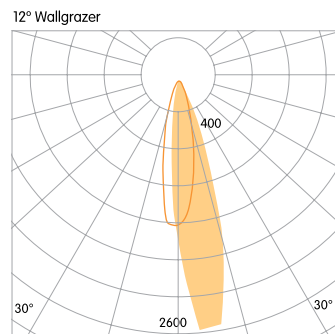

Bold Lighting
4710 Ecton Dr. Unit F & G, Marietta, GA 30066, USA
info@boldlighting.us www.boldlighting.us
t: +1 833-BOLD-1-US +1 833-265-3187