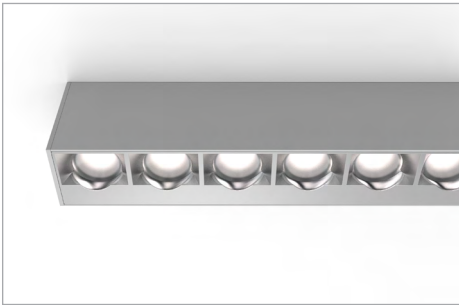

MOUNTING FLEXIBILITY

SURFACE MOUNTED