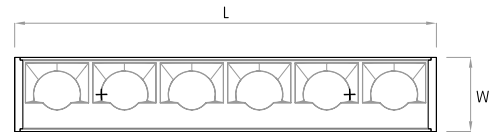

15° Wallgrazer

MOUNTING FLEXIBILITY

SURFACE MOUNTED

Actual

L= 12³/₁₆" | 24¹/₈" | 35¹⁵/₁₆" | 47³/₄" | 59⁹/₁₆" | Continuous runs

W= 2³/₁₆"

H= 2⁵/₈"

PENDANT

Actual

L= 12³/₁₆" | 24¹/₈" | 35¹⁵/₁₆" | 47³/₄" | 59⁹/₁₆" | Continuous runs

W= 2³/₁₆"

H= 2⁵/₈"

X= 59" or 118"

MILLWORK

Actual

L= 12³/₁₆" | 24¹/₈" | 35¹⁵/₁₆" | 47³/₄" | 59⁹/₁₆" | Continuous runs