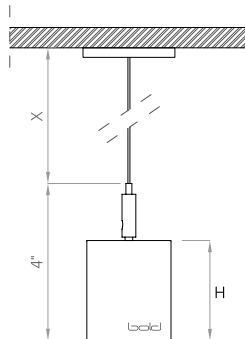

OPTICAL FLEXIBILITY

BAFFLED WALLGRAZER

Billet wallgrazer delivers maximum performance for emphasizing textured and rough vertical surfaces. The standard output illuminates walls up to 14'-0" with outstanding transversal and longitudinal glare control.

15° Wallgrazer

MOUNTING FLEXIBILITY

SURFACE MOUNTED

Actual

L= 12³/₁₆" | 24¹/₈" | 35¹⁵/₁₆" | 47³/₄" | 59⁹/₁₆" | Continuous runs

W= 2³/₁₆"

H= 2⁵/₈"

PENDANT

Actual

L= 12³/₁₆" | 24¹/₈" | 35¹⁵/₁₆" | 47³/₄" | 59⁹/₁₆" | Continuous runs

W= 2³/₁₆"

H= 2⁵/₈"

X= 59" or 118"

MILLWORK

Actual

L= 12³/₁₆" | 24¹/₈" | 35¹⁵/₁₆" | 47³/₄" | 59⁹/₁₆" | Continuous runs

DIM-TO-WARM 3000K-1800K		3000K
D	12.5W	1113lm
W	18W	1530lm

TUNABLE WHITE 2700K-5000K		2700K	5000K
U	12W	1233lm	1332lm
A	22W	1582lm	1711lm

DIMENSIONS TABLE

		12"		24"		36"		48"		60"				
		Height		Width		Actual Length		Actual Length		Actual Length				
Surface Mounted	mm	inch	mm	inch	mm	inch	mm	inch	mm	inch	mm	inch		
		65	2 5/8	55	2 3/16	313	12 3/16	613	24 1/8	913	35 15/16	1213	47 3/4	1513
Pendant	65	2 5/8	55	2 3/16	313	12 3/16	613	24 1/8	913	35 15/16	1213	47 3/4	1513	59 9/16
Millwork	65	2 5/8	55	2 3/16	313	12 3/16	613	24 1/8	913	35 15/16	1213	47 3/4	1513	59 9/16