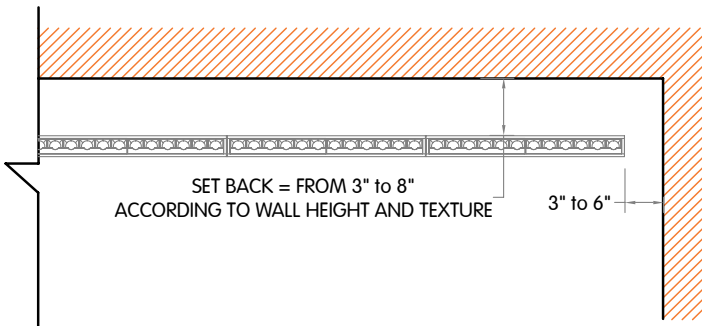

Billet wallgrazer delivers maximum performance for emphasizing textured and rough vertical surfaces. The standard output illuminates walls up to 14'-0" with outstanding transversal and longitudinal glare control.

15° Wallgrazer