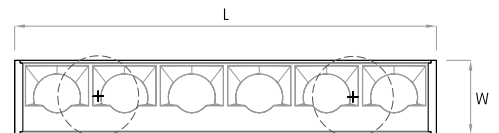

15° Wallgrazer

MOUNTING FLEXIBILITY

SURFACE MOUNTED

Actual

L= 12³/₁₆" | 24¹/₈" | 35¹⁵/₁₆" | 47³/₄" | 59⁹/₁₆" | Continuous runs

W= 2³/₁₆"

H= 2⁵/₈"

PENDANT

Actual

L= 12³/₁₆" | 24¹/₈" | 35¹⁵/₁₆" | 47³/₄" | 59⁹/₁₆" | Continuous runs

W= 2³/₁₆"

H= 2⁵/₈"

X= 59" or 118"

MILLWORK

Actual

L= 12³/₁₆" | 24¹/₈" | 35¹⁵/₁₆" | 47³/₄" | 59⁹/₁₆" | Continuous runs