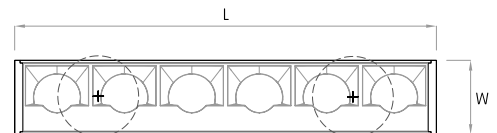

Wallwasher

MOUNTING FLEXIBILITY

SURFACE MOUNTED

Actual

L= 12³/₁₆" | 24¹/₈" | 35¹⁵/₁₆" | 47³/₄" | 59⁹/₁₆" | Continuous runs

W= 2³/₁₆"

H= 2⁵/₈"

PENDANT

Actual

L= 12³/₁₆" | 24¹/₈" | 35¹⁵/₁₆" | 47³/₄" | 59⁹/₁₆" | Continuous runs

W= 2³/₁₆"

H= 2⁵/₈"

X= 59" or 118"

MILLWORK

Actual

L= 12³/₁₆" | 24¹/₈" | 35¹⁵/₁₆" | 47³/₄" | 59⁹/₁₆" | Continuous runs