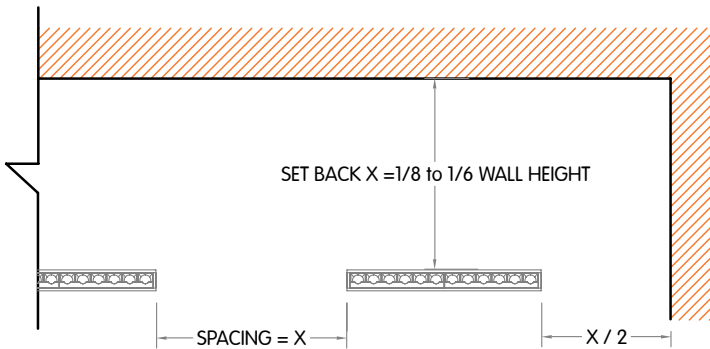

Billet wallwash provides even illumination of vertical surfaces with a flexible setback of 1/8 to 1/6 of the wall height. This optic is ideal for washing large areas where exceptional uniformity is required.

Wallwasher