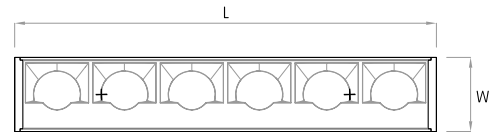

Wallwasher

MOUNTING FLEXIBILITY

SURFACE MOUNTED

Actual

L= 12³/₁₆" | 24¹/₈" | 35¹⁵/₁₆" | 47³/₄" | 59⁹/₁₆" | Continuous runs

W= 2³/₁₆"

H= 2⁵/₈"

PENDANT

Actual

L= 12³/₁₆" | 24¹/₈" | 35¹⁵/₁₆" | 47³/₄" | 59⁹/₁₆" | Continuous runs

W= 2³/₁₆"

H= 2⁵/₈"

X= 59" or 118"

MILLWORK

Actual

L= 12³/₁₆" | 24¹/₈" | 35¹⁵/₁₆" | 47³/₄" | 59⁹/₁₆" | Continuous runs