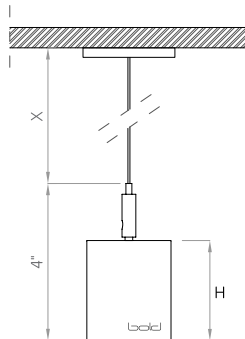

OPTICAL FLEXIBILITY

BAFFLED WALLWASHER

Billet wallwash provides even illumination of vertical surfaces with a flexible setback of 1/8 to 1/6 of the wall height. This optic is ideal for washing large areas where exceptional uniformity is required.

Wallwasher

MOUNTING FLEXIBILITY

SURFACE MOUNTED

Actual

L= 12³/₁₆" | 24¹/₈" | 35¹⁵/₁₆" | 47³/₄" | 59⁹/₁₆" | Continuous runs

W= 2³/₁₆"

H= 2⁵/₈"

PENDANT

Actual

L= 12³/₁₆" | 24¹/₈" | 35¹⁵/₁₆" | 47³/₄" | 59⁹/₁₆" | Continuous runs

W= 2³/₁₆"

H= 2⁵/₈"

X= 59" or 118"

MILLWORK

Actual

L= 12³/₁₆" | 24¹/₈" | 35¹⁵/₁₆" | 47³/₄" | 59⁹/₁₆" | Continuous runs

DIM-TO-WARM 3000K-1800K		3000K
D	12.5W	790lm
W	18W	1087lm

TUNABLE WHITE 2700K-5000K		2700K	5000K
U	12W	297lm	334lm
A	22W	500lm	551lm

DIMENSIONS TABLE

		12"		24"		36"		48"		60"				
		Height		Width		Actual Length		Actual Length		Actual Length				
Surface Mounted	mm	inch	mm	inch	mm	inch	mm	inch	mm	inch	mm	inch		
		65	2 5/8	55	2 3/16	313	12 3/16	613	24 1/8	913	35 15/16	1213	47 3/4	1513
Pendant	65	2 5/8	55	2 3/16	313	12 3/16	613	24 1/8	913	35 15/16	1213	47 3/4	1513	59 9/16
Millwork	65	2 5/8	55	2 3/16	313	12 3/16	613	24 1/8	913	35 15/16	1213	47 3/4	1513	59 9/16