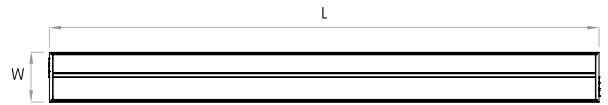

 (L-13 x W-13)

RECESSED WITH TRIM

Actual (mm)

L= 328 | 628 | 928 | 1228 | 1528 | Continuous runs

W= 75

H= 85

 (L-33 x W-33)

RECESSED TRIMLESS