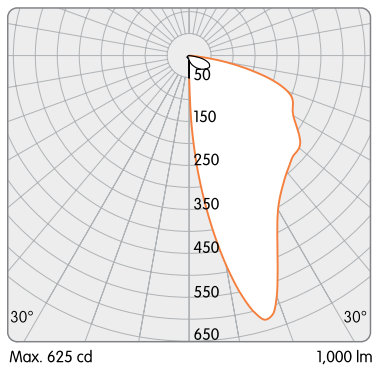

The Stealth Reflector provides even illumination of vertical surfaces with a flexible set back of 1/5 of the wall height and an offset to spacing ratio of 1:1. Stealth's optics are designed to wash large areas where exceptional uniformity and a quiet ceiling is required.

Stealth Reflector