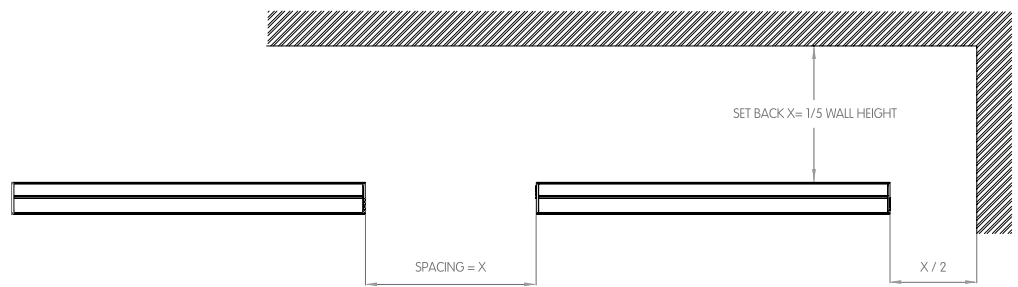

The Stealth Reflector provides even illumination of vertical surfaces with a flexible set back of 1/5 of the wall height and an offset to spacing ratio of 1:1. Stealth's optics are designed to wash large areas where exceptional uniformity and a quiet ceiling is required.

Stealth Reflector