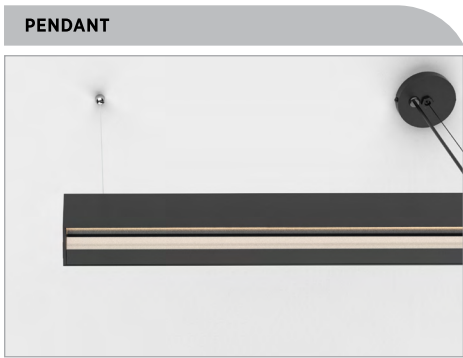

Stealth offers a minimalistic aesthetic with its 25 mm continuous slot and the ability to have the flush light shield and the interior of the fixture in various finishes and colors to match any required surface. This proprietary optic promotes humancentric lighting with its glare-free attributes.

OPTICAL FLEXIBILITY

STEALTH WALLWASHER

The Stealth Reflector provides even illumination of vertical surfaces with a flexible set back of 1/5 of the wall height and an offset to spacing ratio of 1:1. Stealth's optics are designed to wash large areas where exceptional uniformity and a quiet ceiling is required.

Actual (mm)

L= 348 | 648 | 948 | 1248 | 1548 | Continuous runs

W= 95

H= 85

MOUNTING FLEXIBILITY

Per Millimeter

Actual (mm)

L= 308 | 608 | 908 | 1208 | 1508 | Continuous runs