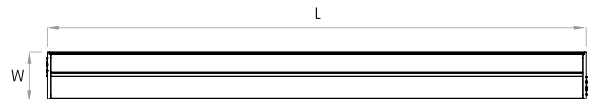

Actual (mm)

L= 308 | 608 | 908 | 1208 | 1508 | Continuous runs

W= 55

H= 85