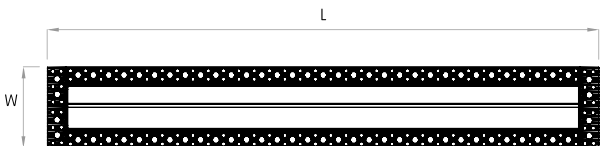

Actual (mm)

L= 348 | 648 | 948 | 1248 | 1548 | Continuous runs

W= 95

H= 85