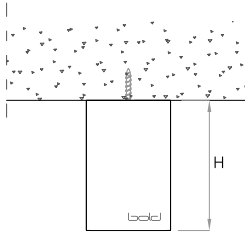

MOUNTING FLEXIBILITY

Per Millimeter

SURFACE MOUNTED