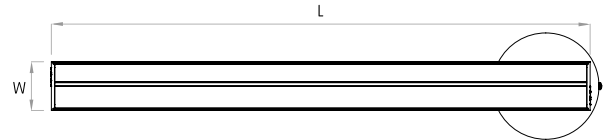

 (L-13 x W-13)

RECESSED WITH TRIM

Actual (mm)

L= 328 | 628 | 928 | 1228 | 1528 | Continuous runs

W= 75

H= 85

 (L-33 x W-33)

RECESSED TRIMLESS

Actual (mm)

L= 348 | 648 | 948 | 1248 | 1548 | Continuous runs

W= 95

H= 85

MOUNTING FLEXIBILITY

Per Millimeter

Actual (mm)

L= 308 | 608 | 908 | 1208 | 1508 | Continuous runs

W= 55

H= 85

X= 1500 or 3000

Note:

Pendants are provided with a default 5ft gray electric feed. Please request a modification if a different length or color is required.

Actual (mm)

L= 308 | 608 | 908 | 1208 | 1508 | Continuous runs