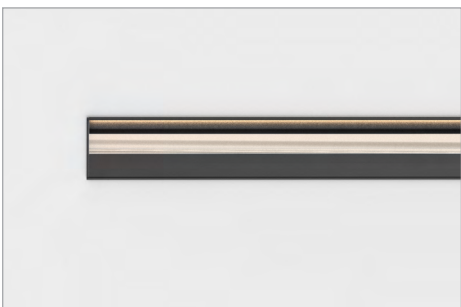

BILLET

INDOOR STEALTH REFLECTOR - INTEGRAL

bold
lighting

The Billet Stealth product is a natural expansion of the indirect performance optics range developed by Bold to enhance visual comfort. The Stealth offers an outstanding wallwash illumination with virtually zero glare. The outstanding uniformity of the wallwash effect translates in a 3:1 max. to min. illumination ratio. Its 100% indirect light optic ensures a complete shielding of its light source. This proprietary optic allows a vertical illumination starting at the Zero point of the fixture while maintaining a flush position of the optic.

Stealth offers a minimalistic aesthetic with its 25 mm continuous slot and the ability to have the flush light shield and the interior of the fixture in various finishes and colors to match any required surface. This proprietary optic promotes humancentric lighting with its glare-free attributes.

OPTICAL FLEXIBILITY

STEALTH WALLWASHER

The Stealth Reflector provides even illumination of vertical surfaces with a flexible set back of 1/5 of the wall height and an offset to spacing ratio of 1:1. Stealth's optics are designed to wash large areas where exceptional uniformity and a quiet ceiling is required.

 (L-13 x W-13)

RECESSED WITH TRIM

Actual (mm)

L= 328 | 628 | 928 | 1228 | 1528 | Continuous runs

W= 75

H= 85

 (L-33 x W-33)

RECESSED TRIMLESS