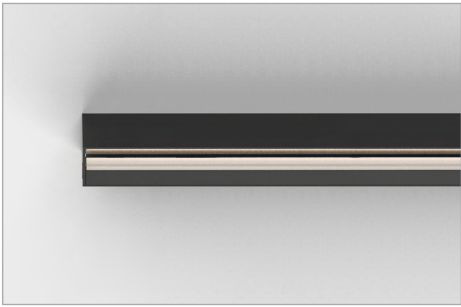

MOUNTING FLEXIBILITY

Per Millimeter

SURFACE MOUNTED