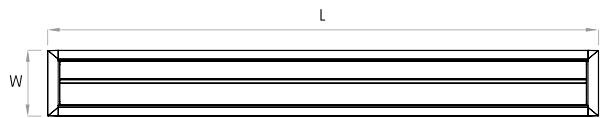

 (L-13 x W-13)

RECESSED WITH TRIM

Actual (mm)

L= 328 | 628 | 928 | 1228 | 1528 | Continuous runs

W= 75

H= 85

 (L-33 x W-33)

RECESSED TRIMLESS