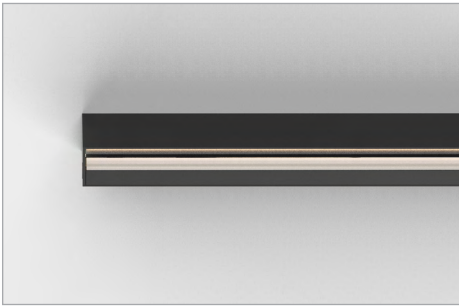

MOUNTING FLEXIBILITY

Per Millimeter

SURFACE MOUNTED