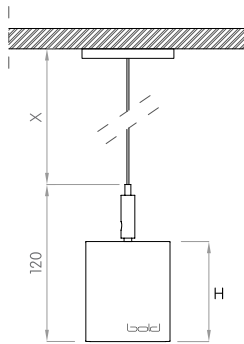

OPTICAL FLEXIBILITY

STEALTH WALLWASHER

The Stealth Reflector provides even illumination of vertical surfaces with a flexible set back of 1/5 of the wall height and an offset to spacing ratio of 1:1. Stealth's optics are designed to wash large areas where exceptional uniformity and a quiet ceiling is required.

Stealth Reflector

MOUNTING FLEXIBILITY

Per Millimeter

SURFACE MOUNTED

Actual (mm)

L= 313 | 613 | 913 | 1213 | 1513 | 1813 | 2113 | 2413 | 2713

3013 | Continuous runs

W= 55

H= 65

PENDANT

Actual (mm)

L= 313 | 613 | 913 | 1213 | 1513 | 1813 | 2113 | 2413 | 2713

3013 | Continuous runs

W= 55

H= 65

X= 1500 or 3000

DIMENSIONS TABLE

Per Meter

			12"	24"	36"	48"	60"	72"	84"	96"	108"	120"
	Height	Width	Actual Length									
Surface Mounted	65	55	313	613	913	1213	1513	1813	2113	2413	2713	3013
Pendant	65	55	313	613	913	1213	1513	1813	2113	2413	2713	3013
Millwork	65	55	313	613	913	1213	1513	1813	2113	2413	2713	3013