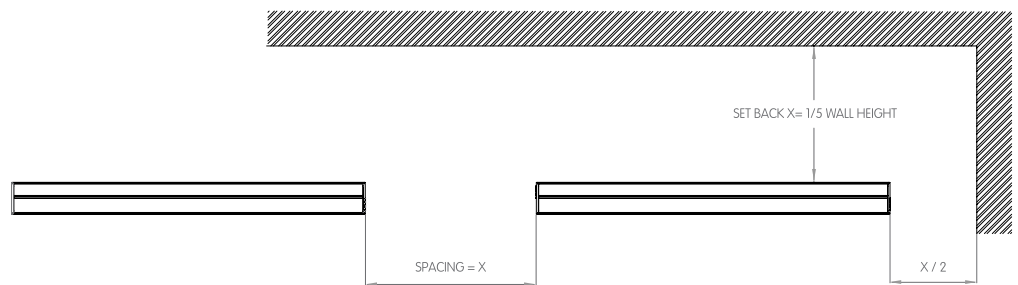

The Stealth Reflector provides even illumination of vertical surfaces with a flexible set back of 1/5 of the wall height and an offset to spacing ratio of 1:1. Stealth's optics are designed to wash large areas where exceptional uniformity and a quiet ceiling is required.

Stealth Reflector