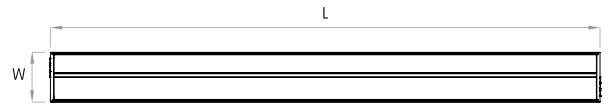

Actual (mm)

L= 313 | 613 | 913 | 1213 | 1513 | 1813 | 2113 | 2413 | 2713

3013 | Continuous runs

W= 55

H= 65