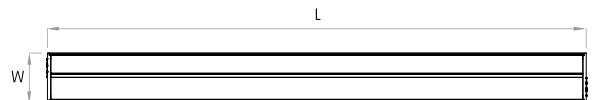

Actual (mm)

L= 313 | 613 | 913 | 1213 | 1513 | 1813 | 2113 | 2413 | 2713

3013 | Continuous runs

W= 55

H= 65