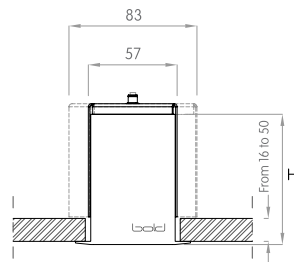

15° Wallgrazer

MOUNTING FLEXIBILITY

Per Millimeter

SURFACE MOUNTED

Actual (mm)

L= 308 | 608 | 908 | 1208 | 1508 | 1808 | 2108 | 2408 | 2708
3008 | Continuous runs

W= 55

H= 85

 (L-13 x W-13)

RECESSED WITH TRIM

Actual (mm)

L= 328 | 628 | 928 | 1228 | 1528 | 1828 | 2128 | 2428 | 2728
3028 | Continuous runs

W= 75

H= 85

 (L-33 x W-33)

RECESSED TRIMLESS

Actual (mm)

L= 348 | 648 | 948 | 1248 | 1548 | 1848 | 2148 | 2448 | 2748
3048 | Continuous runs

W= 95

H= 85

MOUNTING FLEXIBILITY

Per Millimeter

Actual (mm)

L= 308 | 608 | 908 | 1208 | 1508 | 1808 | 2108 | 2408 | 2708