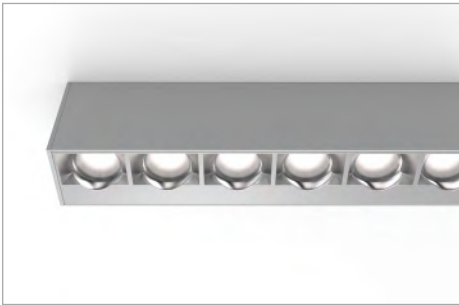

MOUNTING FLEXIBILITY

Per Millimeter

SURFACE MOUNTED