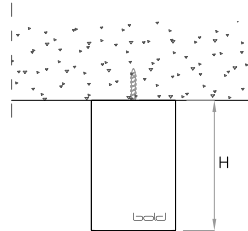

OPTICAL FLEXIBILITY

BAFFLED WALLGRAZER

Billet wallgrazer delivers maximum performance for emphasizing textured and rough vertical surfaces. The standard output illuminates walls up to 14'-0" with outstanding transversal and longitudinal glare control.

15° Wallgrazer

MOUNTING FLEXIBILITY

Per Millimeter

SURFACE MOUNTED

Actual (mm)

L= 308 | 608 | 908 | 1208 | 1508 | 1808 | 2108 | 2408 | 2708
3008 | Continuous runs

W= 55

H= 85