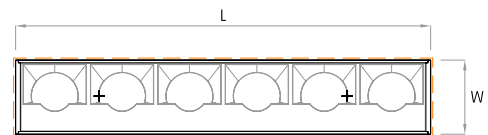

Actual (mm)

L= 348 | 648 | 948 | 1248 | 1548 | 1848 | 2148 | 2448 | 2748
3048 | Continuous runs

W= 95

H= 85

MOUNTING FLEXIBILITY

Per Millimeter

Actual (mm)

L= 308 | 608 | 908 | 1208 | 1508 | 1808 | 2108 | 2408 | 2708

3008 | Continuous runs

W= 55

H= 85

X= 1500 or 3000

Note: Pendants are provided with a default 5ft gray electric feed. Please request a modification if a different length or color is required.

 (L+3 x W+3)

Actual (mm)

L= 308 | 608 | 908 | 1208 | 1508 | 1808 | 2108 | 2408 | 2708

3008 | Continuous runs

W= 55

H= 85

Actual (mm)

L= 308 | 608 | 908 | 1208 | 1508 | 1808 | 2108 | 2408 | 2708

3008 | Continuous runs

W= 55