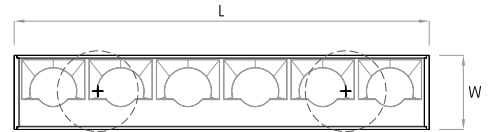

Actual (mm)

L= 308 | 608 | 908 | 1208 | 1508 | 1808 | 2108 | 2408 | 2708

3008 | Continuous runs

W= 55

H= 85

X= 1500 or 3000

Note: Pendants are provided with a default 5ft gray electric feed. Please request a modification if a different length or color is required.

(L+3 x W+3)