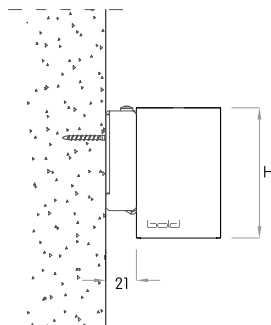

Actual (mm)

L= 348 | 648 | 948 | 1248 | 1548 | 1848 | 2148 | 2448 | 2748
3048 | Continuous runs

W= 95

H= 85

MOUNTING FLEXIBILITY

Per Millimeter

Actual (mm)

L= 308 | 608 | 908 | 1208 | 1508 | 1808 | 2108 | 2408 | 2708

3008 | Continuous runs

W= 55

H= 85

X= 1500 or 3000

Note: Pendants are provided with a default 5ft gray electric feed. Please request a modification if a different length or color is required.

 (L+3 x W+3)

Actual (mm)

L= 308 | 608 | 908 | 1208 | 1508 | 1808 | 2108 | 2408 | 2708

3008 | Continuous runs

W= 55

H= 85

Actual (mm)

L= 308 | 608 | 908 | 1208 | 1508 | 1808 | 2108 | 2408 | 2708

3008 | Continuous runs

W= 55