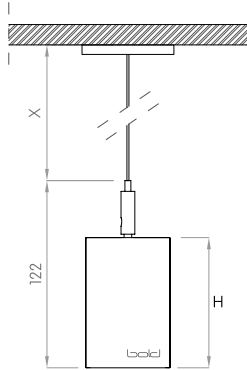

 (L-13 x W-13)

RECESSED WITH TRIM

Actual (mm)

L= 328 | 628 | 928 | 1228 | 1528 | 1828 | 2128 | 2428 | 2728
3028 | Continuous runs

W= 75

H= 85

 (L-33 x W-33)

RECESSED TRIMLESS

Actual (mm)

L= 348 | 648 | 948 | 1248 | 1548 | 1848 | 2148 | 2448 | 2748
3048 | Continuous runs

W= 95

H= 85

MOUNTING FLEXIBILITY

Per Millimeter

Actual (mm)

L= 308 | 608 | 908 | 1208 | 1508 | 1808 | 2108 | 2408 | 2708

3008 | Continuous runs

W= 55

H= 85

X= 1500 or 3000

Note: Pendants are provided with a default 5ft gray electric feed. Please request a modification if a different length or color is required.

 (L+3 x W+3)

Actual (mm)

L= 308 | 608 | 908 | 1208 | 1508 | 1808 | 2108 | 2408 | 2708

3008 | Continuous runs

W= 55

H= 85

Actual (mm)

L= 308 | 608 | 908 | 1208 | 1508 | 1808 | 2108 | 2408 | 2708

3008 | Continuous runs

W= 55