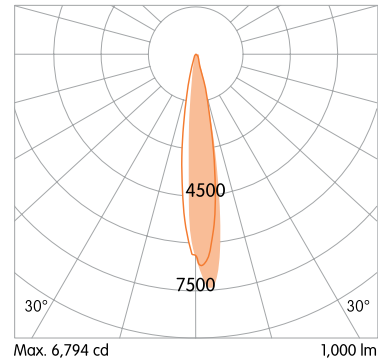

Billet wallgrazer delivers maximum performance for emphasizing textured and rough vertical surfaces. The standard output illuminates walls up to 14'-0" with outstanding transversal and longitudinal glare control.

15° Wallgrazer