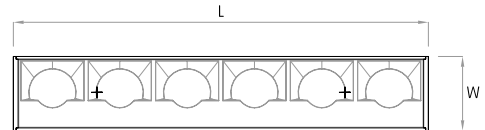

15° Wallgrazer

MOUNTING FLEXIBILITY

Per Millimeter

SURFACE MOUNTED

Actual (mm)

L= 308 | 608 | 908 | 1208 | 1508 | 1808 | 2108 | 2408 | 2708
3008 | Continuous runs

W= 55

H= 85

 (L-13 x W-13)

RECESSED WITH TRIM

Actual (mm)

L= 328 | 628 | 928 | 1228 | 1528 | 1828 | 2128 | 2428 | 2728
3028 | Continuous runs

W= 75

H= 85

 (L-33 x W-33)

RECESSED TRIMLESS