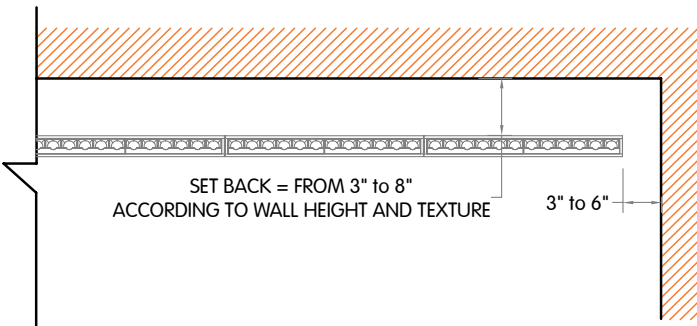

Billet wallgrazer delivers maximum performance for emphasizing textured and rough vertical surfaces. The standard output illuminates walls up to 14'-0" with outstanding transversal and longitudinal glare control.

15° Wallgrazer