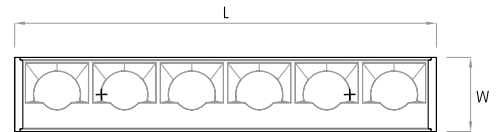

15° Wallgrazer

MOUNTING FLEXIBILITY

Per Millimeter

SURFACE MOUNTED

Actual (mm)

L= 313 | 613 | 913 | 1213 | 1513 | 1813 | 2113 | 2413 | 2713
3013 | Continuous runs

W= 55

H= 65