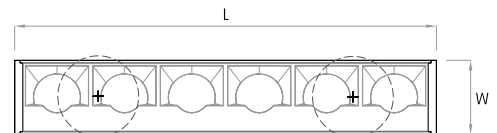

PENDANT

Actual (mm)

L= 313 | 613 | 913 | 1213 | 1513 | 1813 | 2113 | 2413 | 2713
3013 | Continuous runs

W= 55

H= 65

X= 1500 or 3000

Note:

Pendants are provided with a default 5ft gray electric feed. Please request a modification if a different length or color is required.

 (L+3 x W+3)

MILLWORK

Actual (mm)

L= 313 | 613 | 913 | 1213 | 1513 | 1813 | 2113 | 2413 | 2713
3013 | Continuous runs

W= 55

H= 65

DELIVERED LUMEN OUTPUT

Per Meter