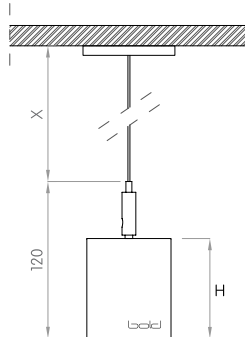

15° Wallgrazer

MOUNTING FLEXIBILITY

Per Millimeter

SURFACE MOUNTED

Actual (mm)

L= 313 | 613 | 913 | 1213 | 1513 | 1813 | 2113 | 2413 | 2713
3013 | Continuous runs

W= 55

H= 65

PENDANT

Actual (mm)

L= 313 | 613 | 913 | 1213 | 1513 | 1813 | 2113 | 2413 | 2713
3013 | Continuous runs

W= 55

H= 65

X= 1500 or 3000

Note:

Pendants are provided with a default 5ft gray electric feed. Please request a modification if a different length or color is required.