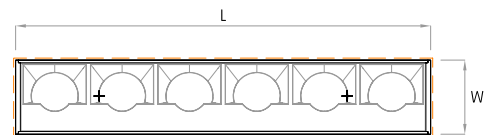

Actual (mm)

L= 308 | 608 | 908 | 1208 | 1508 | 1808 | 2108 | 2408 | 2708

3008 | Continuous runs

W= 55

H= 85