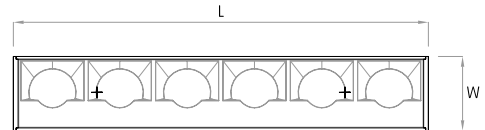

## SURFACE MOUNTED

Actual (mm)

L= 308 | 608 | 908 | 1208 | 1508 | 1808 | 2108 | 2408 | 2708  
3008 | Continuous runs

W= 55

H= 85

## RECESSED WITH TRIM

Actual (mm)

L= 328 | 628 | 928 | 1228 | 1528 | 1828 | 2128 | 2428 | 2728  
3028 | Continuous runs

W= 75

H= 85