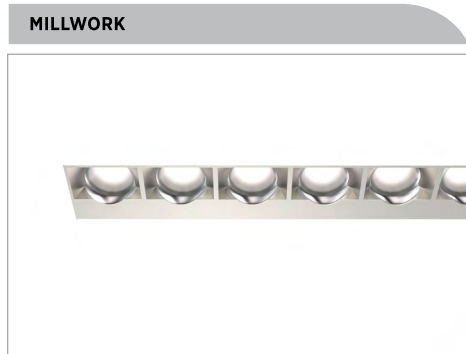

Note:

Pendants are provided with a default 5ft gray electric feed. Please request a modification if a different length or color is required.