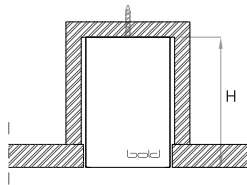

Note:

Pendants are provided with a default 5ft gray electric feed. Please request a modification if a different length or color is required.