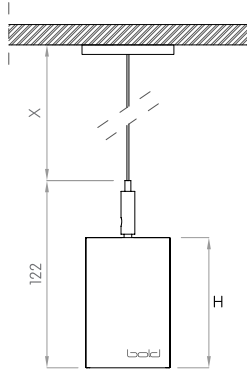

MOUNTING FLEXIBILITY

Per Millimeter