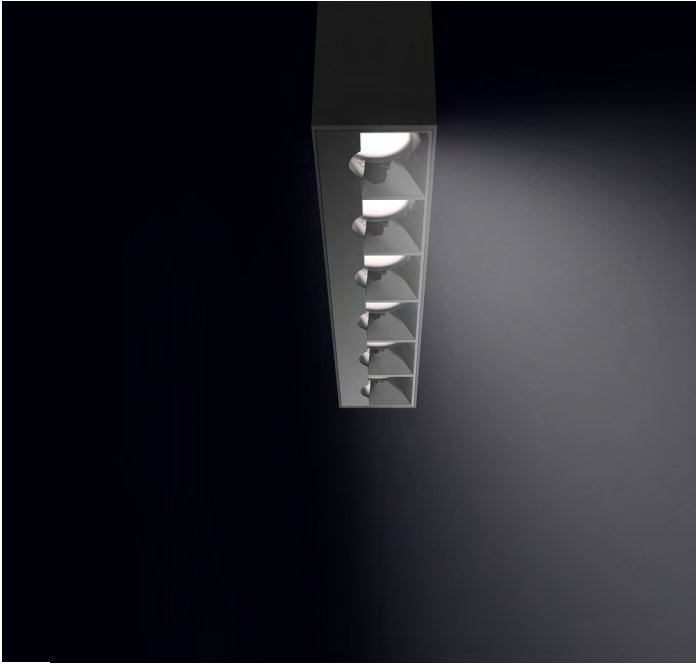

The Billet Wallwasher delivers unmatched vertical illumination with virtually zero glare. The Billet confidently delivers a flawless light distribution and a beautifully finished product.

### BAFFLED WALLWASHER

Billet wallwash provides even illumination of vertical surfaces with a flexible setback of 1/8 to 1/6 of the wall height. This optic is ideal for washing large areas where exceptional uniformity is required.