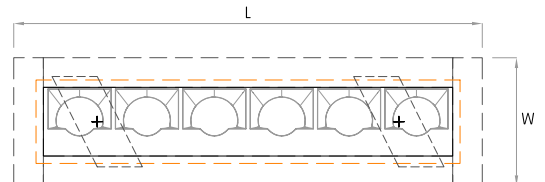

## RECESSED WITH TRIM

Actual (mm)

L= 328 | 628 | 928 | 1228 | 1528 | 1828 | 2128 | 2428 | 2728  
3028 | Continuous runs

W= 75

H= 85

## RECESSED TRIMLESS

Actual (mm)

L= 348 | 648 | 948 | 1248 | 1548 | 1848 | 2148 | 2448 | 2748  
3048 | Continuous runs

W= 95

H= 85