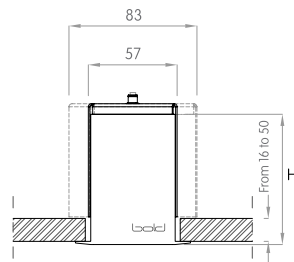

## SURFACE MOUNTED

Actual (mm)

L= 308 | 608 | 908 | 1208 | 1508 | 1808 | 2108 | 2408 | 2708  
3008 | Continuous runs

W= 55

H= 85

## RECESSED WITH TRIM

Actual (mm)

L= 328 | 628 | 928 | 1228 | 1528 | 1828 | 2128 | 2428 | 2728  
3028 | Continuous runs

W= 75

H= 85

## RECESSED TRIMLESS

Actual (mm)

L= 348 | 648 | 948 | 1248 | 1548 | 1848 | 2148 | 2448 | 2748  
3048 | Continuous runs

W= 95

H= 85