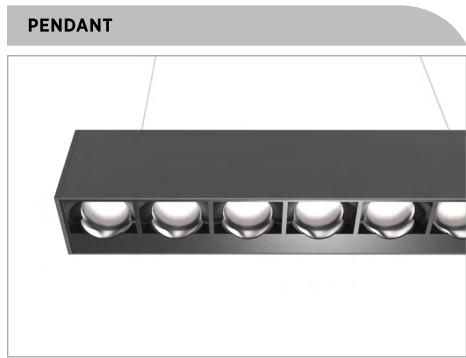

MOUNTING FLEXIBILITY

Per Millimeter