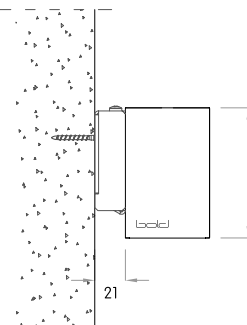

## RECESSED TRIMLESS

Actual (mm)

L= 348 | 648 | 948 | 1248 | 1548 | 1848 | 2148 | 2448 | 2748  
3048 | Continuous runs

W= 95

H= 85

Note:

Pendants are provided with a default 5ft gray electric feed. Please request a modification if a different length or color is required.

Actual (mm)

L= 308 | 608 | 908 | 1208 | 1508 | 1808 | 2108 | 2408 | 2708

3008 | Continuous runs

W= 55

H= 85

Actual (mm)

L= 308 | 608 | 908 | 1208 | 1508 | 1808 | 2108 | 2408 | 2708

3008 | Continuous runs

W= 55

H= 85