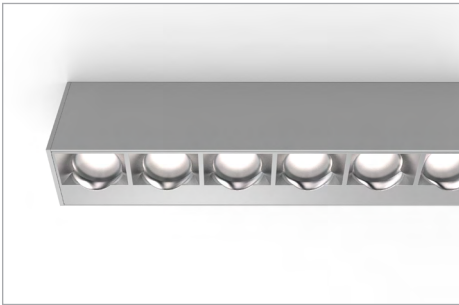

MOUNTING FLEXIBILITY

Per Millimeter

SURFACE MOUNTED