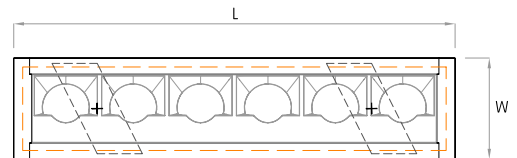

## RECESSED WITH TRIM

Actual (mm)

L= 328 | 628 | 928 | 1228 | 1528 | 1828 | 2128 | 2428 | 2728  
3028 | Continuous runs

W= 75

H= 85

## RECESSED TRIMLESS

Actual (mm)

L= 348 | 648 | 948 | 1248 | 1548 | 1848 | 2148 | 2448 | 2748  
3048 | Continuous runs

W= 95

H= 85