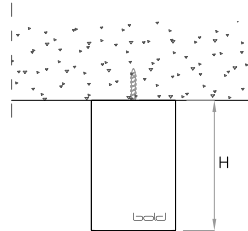

MOUNTING FLEXIBILITY

Per Millimeter

SURFACE MOUNTED