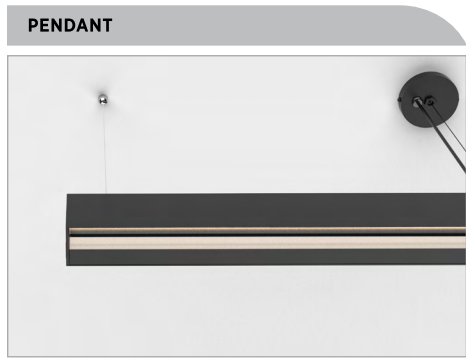

MOUNTING FLEXIBILITY