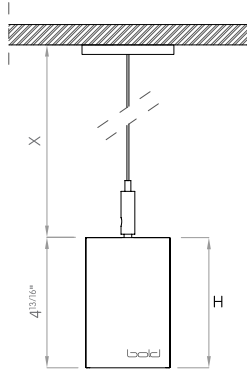

MOUNTING FLEXIBILITY