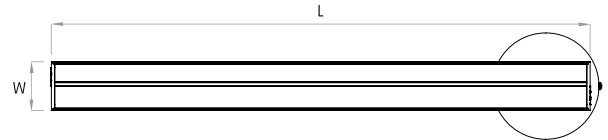

Actual

L= 12¹/₈" | 23¹⁵/₁₆" | 35³/₄" | 47⁹/₁₆" | 59³/₈" | Continuous runs

W= 2³/₁₆"

H= 3³/₈"

X= 59" or 118"