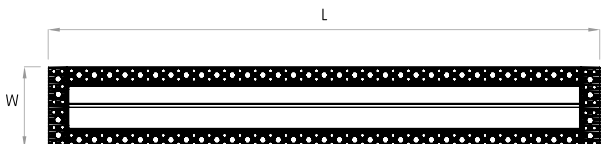

## RECESSED WITH TRIM

Actual

L= 12<sup>15/16</sup>" | 24<sup>3/4</sup>" | 36<sup>1/2</sup>" | 48<sup>3/8</sup>" | 60<sup>3/16</sup>" | Continuous runs

W= 3"

H= 3<sup>3/8</sup>"

## RECESSED TRIMLESS

Actual

L= 13<sup>11/16</sup>" | 25<sup>1/2</sup>" | 37<sup>5/16</sup>" | 49<sup>1/8</sup>" | 60<sup>15/16</sup>" | Continuous runs

W= 3<sup>3/4</sup>"

H= 3<sup>3/8</sup>"