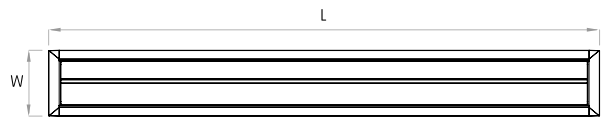

## RECESSED WITH TRIM

Actual

L= 12<sup>15/16</sup>" | 24<sup>3/4</sup>" | 36<sup>1/2</sup>" | 48<sup>3/8</sup>" | 60<sup>3/16</sup>" | Continuous runs

W= 3"

H= 3<sup>3/8</sup>"

## RECESSED TRIMLESS

Actual

L= 13<sup>11/16</sup>" | 25<sup>1/2</sup>" | 37<sup>5/16</sup>" | 49<sup>1/8</sup>" | 60<sup>15/16</sup>" | Continuous runs

W= 3<sup>3/4</sup>"

H= 3<sup>3/8</sup>"