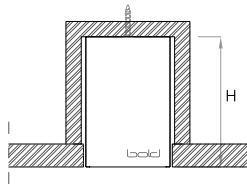

Note:

Pendants are provided with a default 5ft gray electric feed. Please request a modification if a different length or color is required.

(L+¹/₈" x W+¹/₈"