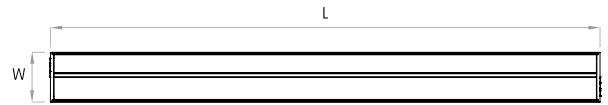

## SURFACE MOUNTED

Actual

L= 12<sup>1/8</sup>" | 23<sup>15/16</sup>" | 35<sup>3/4</sup>" | 47<sup>9/16</sup>" | 59<sup>3/8</sup>" | Continuous runs

W= 2<sup>3/16</sup>"

H= 3<sup>3/8</sup>"

## RECESSED WITH TRIM

Actual

L= 12<sup>15/16</sup>" | 24<sup>3/4</sup>" | 36<sup>1/2</sup>" | 48<sup>3/8</sup>" | 60<sup>3/16</sup>" | Continuous runs

W= 3"

H= 3<sup>3/8</sup>"