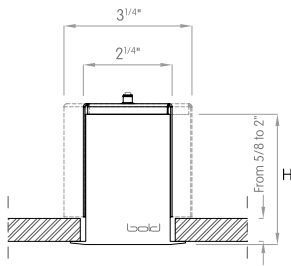

## SURFACE MOUNTED

Actual

L= 12<sup>1/8</sup>" | 23<sup>15/16</sup>" | 35<sup>3/4</sup>" | 47<sup>9/16</sup>" | 59<sup>3/8</sup>" | Continuous runs

W= 2<sup>3/16</sup>"

H= 3<sup>3/8</sup>"

## RECESSED WITH TRIM

Actual

L= 12<sup>15/16</sup>" | 24<sup>3/4</sup>" | 36<sup>1/2</sup>" | 48<sup>3/8</sup>" | 60<sup>3/16</sup>" | Continuous runs

W= 3"

H= 3<sup>3/8</sup>"