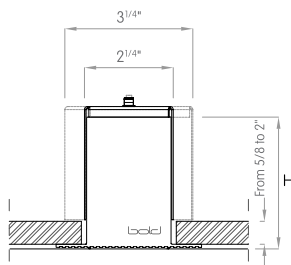

## RECESSED WITH TRIM

Actual

L= 12<sup>15/16</sup>" | 24<sup>3/4</sup>" | 36<sup>1/2</sup>" | 48<sup>3/8</sup>" | 60<sup>3/16</sup>" | Continuous runs

W= 3"

H= 3<sup>3/8</sup>"

## RECESSED TRIMLESS

Actual

L= 13<sup>11/16</sup>" | 25<sup>1/2</sup>" | 37<sup>5/16</sup>" | 49<sup>1/8</sup>" | 60<sup>15/16</sup>" | Continuous runs

W= 3<sup>3/4</sup>"

H= 3<sup>3/8</sup>"