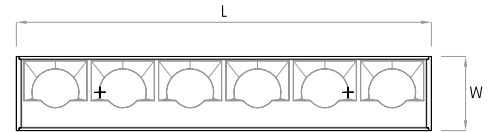

15° Wallgrazer

MOUNTING FLEXIBILITY

SURFACE MOUNTED

Actual

L= 12^{1/8"} | 23^{15/16"} | 35^{3/4"} | 47^{9/16"} | 59^{3/8"} | Continuous runs

W= 2^{3/16"}

H= 3^{3/8"}

RECESSED WITH TRIM

Actual

L= 12^{15/16"} | 24^{3/4"} | 36^{1/2"} | 48^{3/8"} | 60^{3/16"} | Continuous runs

W= 3"

H= 3^{3/8"}

RECESSED TRIMLESS

Actual

L= 13^{11/16"} | 25^{1/2"} | 37^{5/16"} | 49^{1/8"} | 60^{15/16"} | Continuous runs