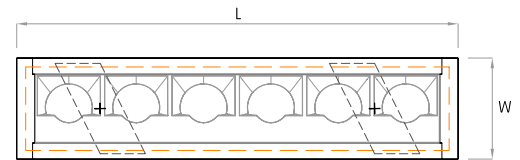

15° Wallgrazer

MOUNTING FLEXIBILITY

SURFACE MOUNTED

Actual

L= 12^{1/8"} | 23^{15/16"} | 35^{3/4"} | 47^{9/16"} | 59^{3/8"} | Continuous runs

W= 2^{3/16"}

H= 3^{3/8"}

RECESSED WITH TRIM

Actual

L= 12^{15/16"} | 24^{3/4"} | 36^{1/2"} | 48^{3/8"} | 60^{3/16"} | Continuous runs

W= 3"

H= 3^{3/8"}

RECESSED TRIMLESS

Actual

L= 13^{11/16"} | 25^{1/2"} | 37^{5/16"} | 49^{1/8"} | 60^{15/16"} | Continuous runs