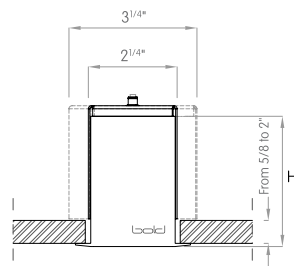

15° Wallgrazer

MOUNTING FLEXIBILITY

SURFACE MOUNTED

Actual

L= 12^{1/8"} | 23^{15/16"} | 35^{3/4"} | 47^{9/16"} | 59^{3/8"} | Continuous runs

W= 2^{3/16"}

H= 3^{3/8"}

RECESSED WITH TRIM

Actual

L= 12^{15/16"} | 24^{3/4"} | 36^{1/2"} | 48^{3/8"} | 60^{3/16"} | Continuous runs

W= 3"

H= 3^{3/8"}

RECESSED TRIMLESS

Actual

L= 13^{11/16"} | 25^{1/2"} | 37^{5/16"} | 49^{1/8"} | 60^{15/16"} | Continuous runs