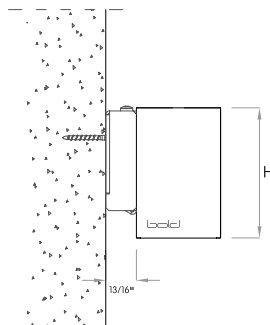

W= 3^{3/4"}

H= 3^{3/8"}

MOUNTING FLEXIBILITY

PENDANT

Actual

L= 12¹/₈" | 23¹⁵/₁₆" | 35³/₄" | 47⁹/₁₆" | 59³/₈" | Continuous runs

W= 2³/₁₆"

H= 3³/₈"

X= 59" or 118"

Note:

Pendants are provided with a default 5ft gray electric feed. Please request a modification if a different length or color is required.

(L+¹/₈" x W+¹/₈")

MILLWORK

Actual

L= 12¹/₈" | 23¹⁵/₁₆" | 35³/₄" | 47⁹/₁₆" | 59³/₈" | Continuous runs

W= 2³/₁₆"

H= 3³/₈"

WALL MOUNTED

Actual

L= 12¹/₈" | 23¹⁵/₁₆" | 35³/₄" | 47⁹/₁₆" | 59³/₈" | Continuous runs

W= 2³/₁₆"

H= 3³/₈"

DELIVERED LUMEN OUTPUT