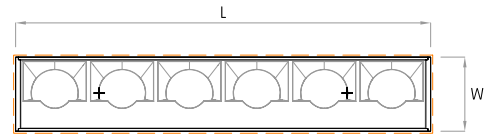

Actual

L= 12¹/₈" | 23¹⁵/₁₆" | 35³/₄" | 47⁹/₁₆" | 59³/₈" | Continuous runs

W= 2³/₁₆"

H= 3³/₈"