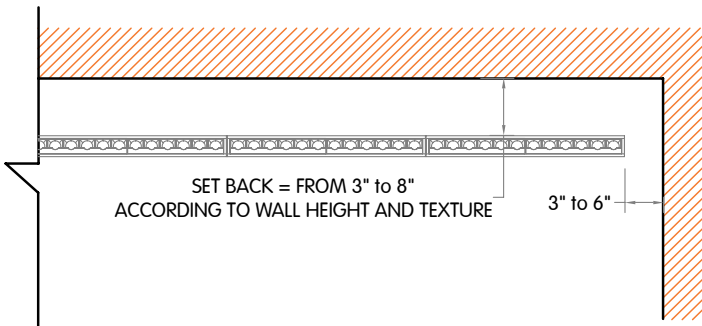

Billet wallgrazer delivers maximum performance for emphasizing textured and rough vertical surfaces. The standard output illuminates walls up to 14'-0" with outstanding transversal and longitudinal glare control.

15° Wallgrazer