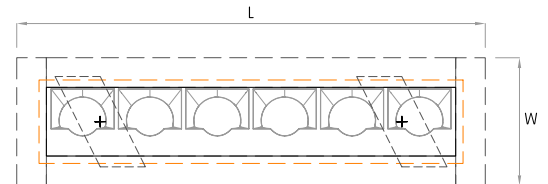

Actual

L= 12^{15/16"} | 24^{3/4"} | 36^{1/2"} | 48^{3/8"} | 60^{3/16"} | Continuous runs

W= 3"

H= 3^{3/8"}

RECESSED TRIMLESS

Actual

L= 13^{11/16"} | 25^{1/2"} | 37^{5/16"} | 49^{1/8"} | 60^{15/16"} | Continuous runs

W= 3^{3/4"}

H= 3^{3/8"}

MOUNTING FLEXIBILITY

PENDANT

Actual

L= 12¹/₈" | 23¹⁵/₁₆" | 35³/₄" | 47⁹/₁₆" | 59³/₈" | Continuous runs

W= 2³/₁₆"

H= 3³/₈"