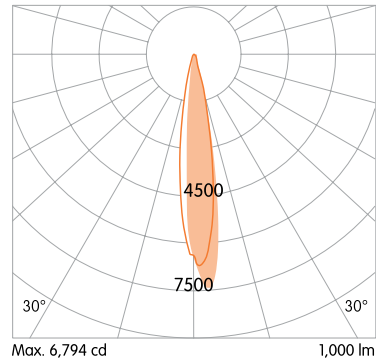

Billet wallgrazer delivers maximum performance for emphasizing textured and rough vertical surfaces. The standard output illuminates walls up to 14'-0" with outstanding transversal and longitudinal glare control.

15° Wallgrazer