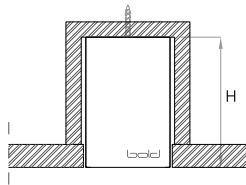

X= 59" or 118"

Note:

Pendants are provided with a default 5ft gray electric feed. Please request a modification if a different length or color is required.

(L+¹/₈" x W+¹/₈")

MILLWORK

Actual

L= 12¹/₈" | 23¹⁵/₁₆" | 35³/₄" | 47⁹/₁₆" | 59³/₈" | Continuous runs