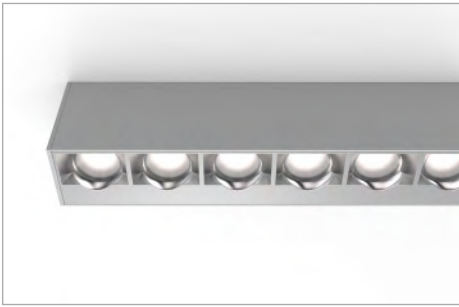

MOUNTING FLEXIBILITY

SURFACE MOUNTED