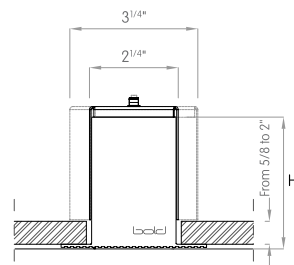

Actual

L= 12^{15/16"} | 24^{3/4"} | 36^{1/2"} | 48^{3/8"} | 60^{3/16"} | Continuous runs

W= 3"

H= 3^{3/8"}

RECESSED TRIMLESS

Actual

L= 13^{11/16"} | 25^{1/2"} | 37^{5/16"} | 49^{1/8"} | 60^{15/16"} | Continuous runs

W= 3^{3/4"}

H= 3^{3/8"}

MOUNTING FLEXIBILITY

PENDANT

Actual

L= 12¹/₈" | 23¹⁵/₁₆" | 35³/₄" | 47⁹/₁₆" | 59³/₈" | Continuous runs

W= 2³/₁₆"

H= 3³/₈"