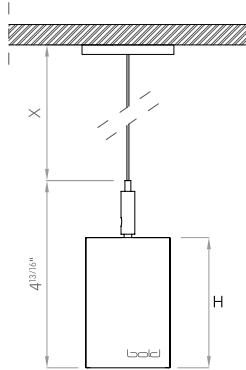

Actual

L= 12^{15/16"} | 24^{3/4"} | 36^{1/2"} | 48^{3/8"} | 60^{3/16"} | Continuous runs

W= 3"

H= 3^{3/8"}

RECESSED TRIMLESS

Actual

L= 13^{11/16"} | 25^{1/2"} | 37^{5/16"} | 49^{1/8"} | 60^{15/16"} | Continuous runs

W= 3^{3/4"}

H= 3^{3/8"}

MOUNTING FLEXIBILITY

PENDANT

Actual

L= 12¹/₈" | 23¹⁵/₁₆" | 35³/₄" | 47⁹/₁₆" | 59³/₈" | Continuous runs

W= 2³/₁₆"

H= 3³/₈"