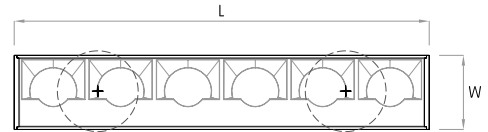

Actual

L= 12¹/₈" | 23¹⁵/₁₆" | 35³/₄" | 47⁹/₁₆" | 59³/₈" | Continuous runs

W= 2³/₁₆"

H= 3³/₈"

X= 59" or 118"