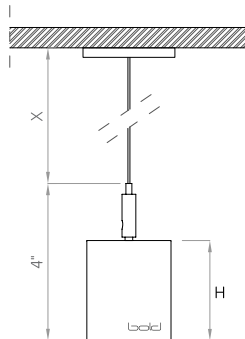

OPTICAL FLEXIBILITY

BAFFLED WALLGRAZER

Billet wallgrazer delivers maximum performance for emphasizing textured and rough vertical surfaces. The standard output illuminates walls up to 14'-0" with outstanding transversal and longitudinal glare control.

15° Wallgrazer

MOUNTING FLEXIBILITY

SURFACE MOUNTED

Actual

L= 12³/₁₆" | 24¹/₈" | 35¹⁵/₁₆" | 47³/₄" | 59⁹/₁₆" | Continuous runs

W= 2³/₁₆"

H= 2⁵/₈"

PENDANT

Actual

L= 12³/₁₆" | 24¹/₈" | 35¹⁵/₁₆" | 47³/₄" | 59⁹/₁₆" | Continuous runs

W= 2³/₁₆"

H= 2⁵/₈"

X= 59" or 118"

Note:

Pendants are provided with a default 5ft gray electric feed. Please request a modification if a different length or color is required.

TUNABLE WHITE 2700K-5000K		2700K	5000K
U	10W	740 lm	740 lm
A	20W	1355 lm	1355 lm

DIMENSIONS TABLE

		12"		24"		36"		48"		60"				
		Height		Width		Actual Length								
Surface Mounted	mm	inch	mm	inch	mm	inch	mm	inch	mm	inch	mm	inch	mm	inch
		65	2 5/8	55	2 3/16	313	12 3/16	613	24 1/8	913	35 15/16	1213	47 3/4	1513
Pendant	65	2 5/8	55	2 3/16	313	12 3/16	613	24 1/8	913	35 15/16	1213	47 3/4	1513	59 9/16
Millwork	65	2 5/8	55	2 3/16	313	12 3/16	613	24 1/8	913	35 15/16	1213	47 3/4	1513	59 9/16