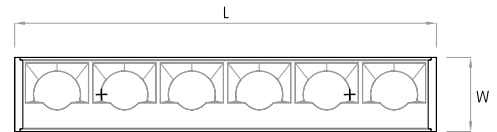

15° Wallgrazer

MOUNTING FLEXIBILITY

SURFACE MOUNTED

Actual

L= 12³/₁₆" | 24¹/₈" | 35¹⁵/₁₆" | 47³/₄" | 59⁹/₁₆" | Continuous runs

W= 2³/₁₆"

H= 2⁵/₈"

PENDANT

Actual

L= 12³/₁₆" | 24¹/₈" | 35¹⁵/₁₆" | 47³/₄" | 59⁹/₁₆" | Continuous runs

W= 2³/₁₆"

H= 2⁵/₈"

X= 59" or 118"

Note:

Pendants are provided with a default 5ft gray electric feed. Please request a modification if a different length or color is required.