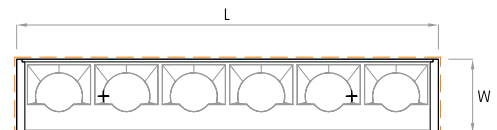

Actual

L= 12³/₁₆" | 24¹/₈" | 35¹⁵/₁₆" | 47³/₄" | 59⁹/₁₆" | Continuous runs

W= 2³/₁₆"

H= 2⁵/₈"

X= 59" or 118"

Note:

Pendants are provided with a default 5ft gray electric feed. Please request a modification if a different length or color is required.

MILLWORK

Actual

L= 12³/₁₆" | 24¹/₈" | 35¹⁵/₁₆" | 47³/₄" | 59⁹/₁₆" | Continuous runs

W= 2³/₁₆"

H= 2⁵/₈"

DELIVERED LUMEN OUTPUT

Per Linear Foot

Output Watts CRI +90

TUNABLE WHITE 2700K-5000K		2700K	5000K
U	10W	740 lm	740 lm
A	20W	1355 lm	1355 lm

DIMENSIONS TABLE

		12"		24"		36"		48"		60"				
		Height		Width		Actual Length								
Surface Mounted	mm	inch	mm	inch	mm	inch	mm	inch	mm	inch	mm	inch	mm	inch
		65	2 5/8	55	2 3/16	313	12 3/16	613	24 1/8	913	35 15/16	1213	47 3/4	1513
Pendant	65	2 5/8	55	2 3/16	313	12 3/16	613	24 1/8	913	35 15/16	1213	47 3/4	1513	59 9/16
Millwork	65	2 5/8	55	2 3/16	313	12 3/16	613	24 1/8	913	35 15/16	1213	47 3/4	1513	59 9/16