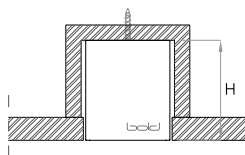

MOUNTING FLEXIBILITY

SURFACE MOUNTED

Actual

L= 12³/₁₆" | 24¹/₈" | 35¹⁵/₁₆" | 47³/₄" | 59⁹/₁₆" | Continuous runs

W= 2³/₁₆"

H= 2⁵/₈"

PENDANT

Actual

L= 12³/₁₆" | 24¹/₈" | 35¹⁵/₁₆" | 47³/₄" | 59⁹/₁₆" | Continuous runs

W= 2³/₁₆"

H= 2⁵/₈"

X= 59" or 118"

Note:

Pendants are provided with a default 5ft gray electric feed. Please request a modification if a different length or color is required.

MILLWORK

Actual

L= 12³/₁₆" | 24¹/₈" | 35¹⁵/₁₆" | 47³/₄" | 59⁹/₁₆" | Continuous runs

W= 2³/₁₆"

H= 2⁵/₈"