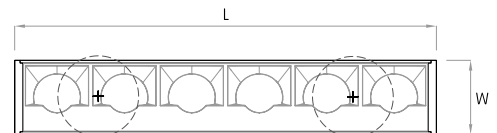

15° Wallgrazer

MOUNTING FLEXIBILITY

SURFACE MOUNTED

Actual

L= 12³/₁₆" | 24¹/₈" | 35¹⁵/₁₆" | 47³/₄" | 59⁹/₁₆" | Continuous runs

W= 2³/₁₆"

H= 2⁵/₈"

PENDANT

Actual

L= 12³/₁₆" | 24¹/₈" | 35¹⁵/₁₆" | 47³/₄" | 59⁹/₁₆" | Continuous runs

W= 2³/₁₆"

H= 2⁵/₈"

X= 59" or 118"

Note:

Pendants are provided with a default 5ft gray electric feed. Please request a modification if a different length or color is required.