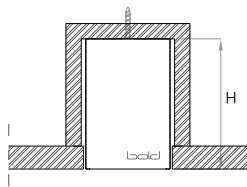

MOUNTING FLEXIBILITY

Actual

L= 12¹/₈" | 23¹⁵/₁₆" | 35³/₄" | 47⁹/₁₆" | 59³/₈" | Continuous runs

W= 2³/₁₆"

H= 3³/₈"

X= 59" or 118"

Note: Pendants are provided with a default 5ft gray electric feed. Please request a modification if a different length or color is required.

(L+¹/₈" x W+¹/₈")

Actual

L= 12¹/₈" | 23¹⁵/₁₆" | 35³/₄" | 47⁹/₁₆" | 59³/₈" | Continuous runs

W= 2³/₁₆"

H= 3³/₈"

Actual

L= 12¹/₈" | 23¹⁵/₁₆" | 35³/₄" | 47⁹/₁₆" | 59³/₈" | Continuous runs

W= 2³/₁₆"

H= 3³/₈"