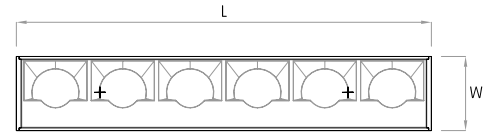

Wallwasher

MOUNTING FLEXIBILITY

SURFACE MOUNTED

Actual

L= 12^{1/8"} | 23^{15/16"} | 35^{3/4"} | 47^{9/16"} | 59^{3/8"} | Continuous runs

W= 2^{3/16"}

H= 3^{3/8"}

RECESSED WITH TRIM

Actual

L= 12^{15/16"} | 24^{3/4"} | 36^{1/2"} | 48^{3/8"} | 60^{3/16"} | Continuous runs

W= 3"

H= 3^{3/8"}

RECESSED TRIMLESS

Actual

L= 13^{11/16"} | 25^{1/2"} | 37^{5/16"} | 49^{1/8"} | 60^{15/16"} | Continuous runs