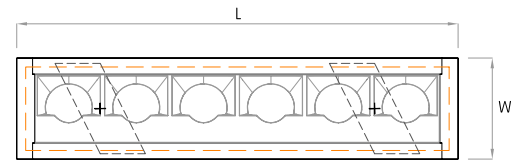

Wallwasher

MOUNTING FLEXIBILITY

SURFACE MOUNTED

Actual

L= 12^{1/8"} | 23^{15/16"} | 35^{3/4"} | 47^{9/16"} | 59^{3/8"} | Continuous runs

W= 2^{3/16"}

H= 3^{3/8"}

RECESSED WITH TRIM

Actual

L= 12^{15/16"} | 24^{3/4"} | 36^{1/2"} | 48^{3/8"} | 60^{3/16"} | Continuous runs

W= 3"

H= 3^{3/8"}

RECESSED TRIMLESS

Actual

L= 13^{11/16"} | 25^{1/2"} | 37^{5/16"} | 49^{1/8"} | 60^{15/16"} | Continuous runs