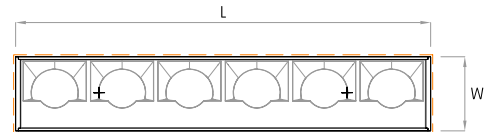

W= 3^{3/4"}

H= 3^{3/8"}

MOUNTING FLEXIBILITY

Actual

L= 12¹/₈" | 23¹⁵/₁₆" | 35³/₄" | 47⁹/₁₆" | 59³/₈" | Continuous runs

W= 2³/₁₆"

H= 3³/₈"

X= 59" or 118"

Note: Pendants are provided with a default 5ft gray electric feed. Please request a modification if a different length or color is required.

(L+¹/₈" x W+¹/₈")

Actual

L= 12¹/₈" | 23¹⁵/₁₆" | 35³/₄" | 47⁹/₁₆" | 59³/₈" | Continuous runs

W= 2³/₁₆"

H= 3³/₈"

Actual

L= 12¹/₈" | 23¹⁵/₁₆" | 35³/₄" | 47⁹/₁₆" | 59³/₈" | Continuous runs

W= 2³/₁₆"

H= 3³/₈"

DELIVERED LUMEN OUTPUT

Per Linear Foot