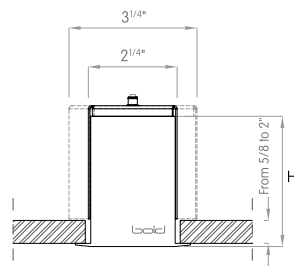

Wallwasher

MOUNTING FLEXIBILITY

SURFACE MOUNTED

Actual

L= 12^{1/8"} | 23^{15/16"} | 35^{3/4"} | 47^{9/16"} | 59^{3/8"} | Continuous runs

W= 2^{3/16"}

H= 3^{3/8"}

RECESSED WITH TRIM

Actual

L= 12^{15/16"} | 24^{3/4"} | 36^{1/2"} | 48^{3/8"} | 60^{3/16"} | Continuous runs

W= 3"

H= 3^{3/8"}

RECESSED TRIMLESS

Actual

L= 13^{11/16"} | 25^{1/2"} | 37^{5/16"} | 49^{1/8"} | 60^{15/16"} | Continuous runs

W= 3^{3/4"}

H= 3^{3/8"}

MOUNTING FLEXIBILITY

Actual

L= 12¹/₈" | 23¹⁵/₁₆" | 35³/₄" | 47⁹/₁₆" | 59³/₈" | Continuous runs

W= 2³/₁₆"

H= 3³/₈"

X= 59" or 118"