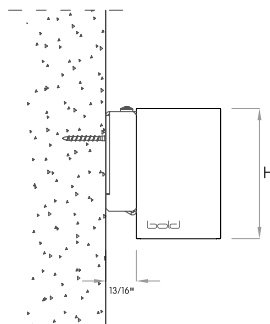

W= 3^{3/4"}

H= 3^{3/8"}

MOUNTING FLEXIBILITY

Actual

L= 12¹/₈" | 23¹⁵/₁₆" | 35³/₄" | 47⁹/₁₆" | 59³/₈" | Continuous runs

W= 2³/₁₆"

H= 3³/₈"

X= 59" or 118"

Note: Pendants are provided with a default 5ft gray electric feed. Please request a modification if a different length or color is required.

(L+¹/₈" x W+¹/₈")

Actual

L= 12¹/₈" | 23¹⁵/₁₆" | 35³/₄" | 47⁹/₁₆" | 59³/₈" | Continuous runs

W= 2³/₁₆"

H= 3³/₈"

Actual

L= 12¹/₈" | 23¹⁵/₁₆" | 35³/₄" | 47⁹/₁₆" | 59³/₈" | Continuous runs

W= 2³/₁₆"

H= 3³/₈"

DELIVERED LUMEN OUTPUT

Per Linear Foot