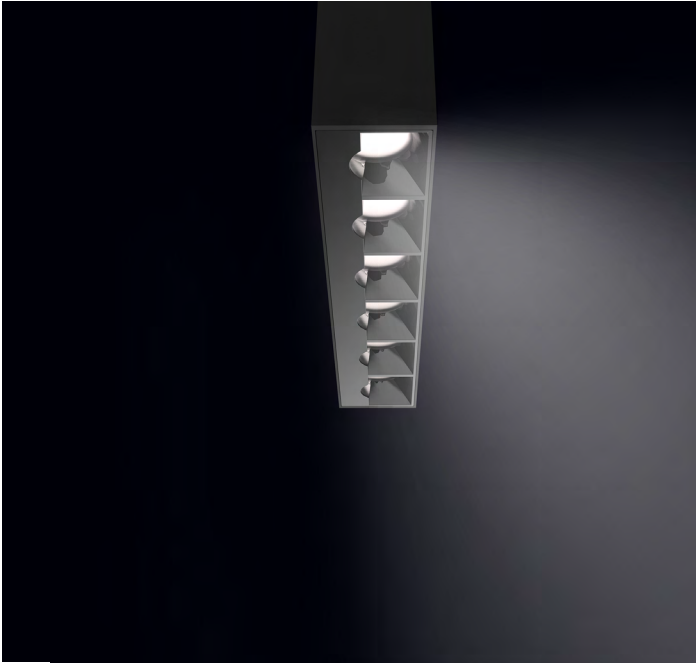

BILLET

INDOOR WALLWASHER - INTEGRAL

bold
lighting

The Billet family of products allows you to achieve uniformity throughout indoor and outdoor spaces while maintaining the same optical performance, light consistency, and overall aesthetics.

The Billet Wallwasher delivers unmatched vertical illumination with virtually zero glare. The Billet confidently delivers a flawless light distribution and a beautifully finished product.

CONSTRUCTION

Product Type : Linear
Body Material : Extruded Aluminum
Body Finish : Black / Grey / White / Custom RAL
IP Rating : IP20
Chicago plenum rated

OPTICAL FLEXIBILITY

BAFFLED WALLWASHER

Billet wallwash provides even illumination of vertical surfaces with a flexible setback of 1/8 to 1/6 of the wall height. This optic is ideal for washing large areas where exceptional uniformity is required.