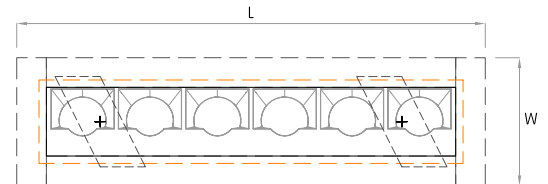

Actual

L= 12^{15/16"} | 24^{3/4"} | 36^{1/2"} | 48^{3/8"} | 60^{3/16"} | Continuous runs

W= 3"

H= 3^{3/8"}

RECESSED TRIMLESS

Actual

L= 13^{11/16"} | 25^{1/2"} | 37^{5/16"} | 49^{1/8"} | 60^{15/16"} | Continuous runs

W= 3^{3/4"}

H= 3^{3/8"}

MOUNTING FLEXIBILITY

Actual

L= 12¹/₈" | 23¹⁵/₁₆" | 35³/₄" | 47⁹/₁₆" | 59³/₈" | Continuous runs

W= 2³/₁₆"

H= 3³/₈"

X= 59" or 118"