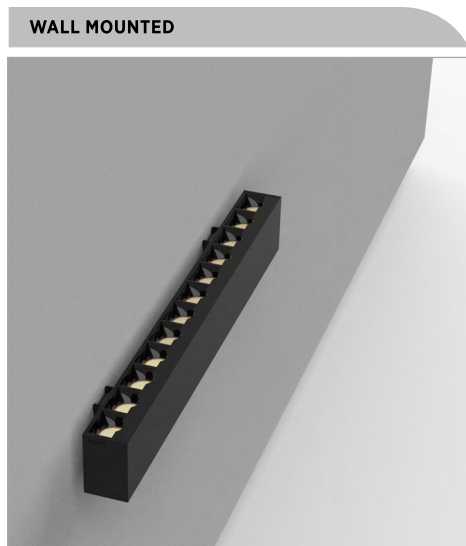

Actual

L= 12¹/₈" | 23¹⁵/₁₆" | 35³/₄" | 47⁹/₁₆" | 59³/₈" | Continuous runs

W= 2³/₁₆"

H= 3³/₈"