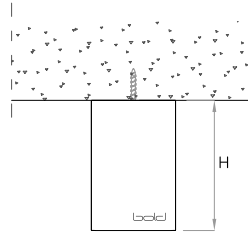

MOUNTING FLEXIBILITY

SURFACE MOUNTED