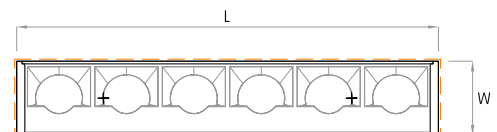

Actual

L= 12³/₁₆" | 24¹/₈" | 35¹⁵/₁₆" | 47³/₄" | 59⁹/₁₆" | Continuous runs

W= 2³/₁₆"

H= 2⁵/₈"

X= 59" or 118"

Note:

Pendants are provided with a default 5ft gray electric feed. Please request a modification if a different length or color is required.

MILLWORK

Actual

L= 12³/₁₆" | 24¹/₈" | 35¹⁵/₁₆" | 47³/₄" | 59⁹/₁₆" | Continuous runs

W= 2³/₁₆"

H= 2⁵/₈"

DELIVERED LUMEN OUTPUT

Per Linear Foot

Output	Watts	CRI +90			
--------	-------	---------	--	--	--

TUNABLE WHITE 2700K-5000K		2700K	5000K
U	10W	630 lm	630 lm
A	20W	1155 lm	1155 lm

DIMENSIONS TABLE

		12"		24"		36"		48"		60"				
		Height		Width		Actual Length								
Surface Mounted	mm	inch	mm	inch	mm	inch	mm	inch	mm	inch	mm	inch	mm	inch
		65	2 5/8	55	2 3/16	313	12 3/16	613	24 1/8	913	35 15/16	1213	47 3/4	1513
Pendant	65	2 5/8	55	2 3/16	313	12 3/16	613	24 1/8	913	35 15/16	1213	47 3/4	1513	59 9/16
Millwork	65	2 5/8	55	2 3/16	313	12 3/16	613	24 1/8	913	35 15/16	1213	47 3/4	1513	59 9/16