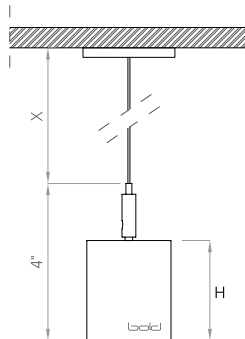

Wallwasher

MOUNTING FLEXIBILITY

SURFACE MOUNTED

Actual

L= 12³/₁₆" | 24¹/₈" | 35¹⁵/₁₆" | 47³/₄" | 59⁹/₁₆" | Continuous runs

W= 2³/₁₆"

H= 2⁵/₈"

PENDANT

Actual

L= 12³/₁₆" | 24¹/₈" | 35¹⁵/₁₆" | 47³/₄" | 59⁹/₁₆" | Continuous runs

W= 2³/₁₆"

H= 2⁵/₈"

X= 59" or 118"

Note:

Pendants are provided with a default 5ft gray electric feed. Please request a modification if a different length or color is required.

TUNABLE WHITE 2700K-5000K		2700K	5000K
U	10W	630 lm	630 lm
A	20W	1155 lm	1155 lm

DIMENSIONS TABLE

		12"		24"		36"		48"		60"				
		Height		Width		Actual Length								
Surface Mounted	mm	inch	mm	inch	mm	inch	mm	inch	mm	inch	mm	inch	mm	inch
		65	2 5/8	55	2 3/16	313	12 3/16	613	24 1/8	913	35 15/16	1213	47 3/4	1513
Pendant	65	2 5/8	55	2 3/16	313	12 3/16	613	24 1/8	913	35 15/16	1213	47 3/4	1513	59 9/16
Millwork	65	2 5/8	55	2 3/16	313	12 3/16	613	24 1/8	913	35 15/16	1213	47 3/4	1513	59 9/16