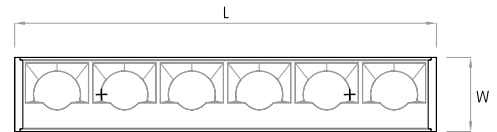

Wallwasher

MOUNTING FLEXIBILITY

SURFACE MOUNTED

Actual

L= 12³/₁₆" | 24¹/₈" | 35¹⁵/₁₆" | 47³/₄" | 59⁹/₁₆" | Continuous runs

W= 2³/₁₆"

H= 2⁵/₈"

PENDANT

Actual

L= 12³/₁₆" | 24¹/₈" | 35¹⁵/₁₆" | 47³/₄" | 59⁹/₁₆" | Continuous runs

W= 2³/₁₆"

H= 2⁵/₈"

X= 59" or 118"

Note:

Pendants are provided with a default 5ft gray electric feed. Please request a modification if a different length or color is required.