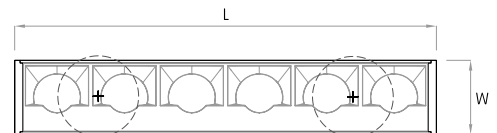

Wallwasher

MOUNTING FLEXIBILITY

SURFACE MOUNTED

Actual

L= 12³/₁₆" | 24¹/₈" | 35¹⁵/₁₆" | 47³/₄" | 59⁹/₁₆" | Continuous runs

W= 2³/₁₆"

H= 2⁵/₈"

PENDANT

Actual

L= 12³/₁₆" | 24¹/₈" | 35¹⁵/₁₆" | 47³/₄" | 59⁹/₁₆" | Continuous runs

W= 2³/₁₆"

H= 2⁵/₈"

X= 59" or 118"

Note:

Pendants are provided with a default 5ft gray electric feed. Please request a modification if a different length or color is required.