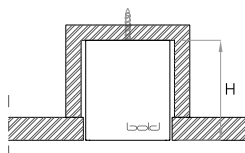

MOUNTING FLEXIBILITY

SURFACE MOUNTED

Actual

L= 12³/₁₆" | 24¹/₈" | 35¹⁵/₁₆" | 47³/₄" | 59⁹/₁₆" | Continuous runs

W= 2³/₁₆"

H= 2⁵/₈"

PENDANT

Actual

L= 12³/₁₆" | 24¹/₈" | 35¹⁵/₁₆" | 47³/₄" | 59⁹/₁₆" | Continuous runs

W= 2³/₁₆"

H= 2⁵/₈"

X= 59" or 118"

Note:

Pendants are provided with a default 5ft gray electric feed. Please request a modification if a different length or color is required.

MILLWORK

Actual

L= 12³/₁₆" | 24¹/₈" | 35¹⁵/₁₆" | 47³/₄" | 59⁹/₁₆" | Continuous runs

W= 2³/₁₆"

H= 2⁵/₈"