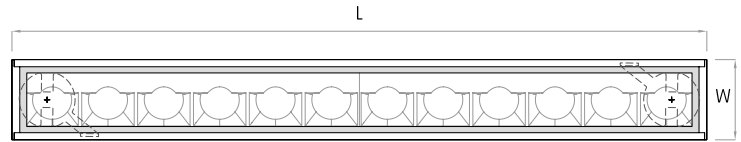

15° Wallgrazer

MOUNTING FLEXIBILITY

SURFACE MOUNTED

Actual
 L= 24^{1/2}" | 36^{5/16}" | 48^{1/8}" | 59^{5/16}" |
 Continuous runs
 W= 2^{13/16}"
 H= 3^{9/16}"

RECESSED WITH TRIM

(L-13^{3/16}" x W-13^{1/16}")