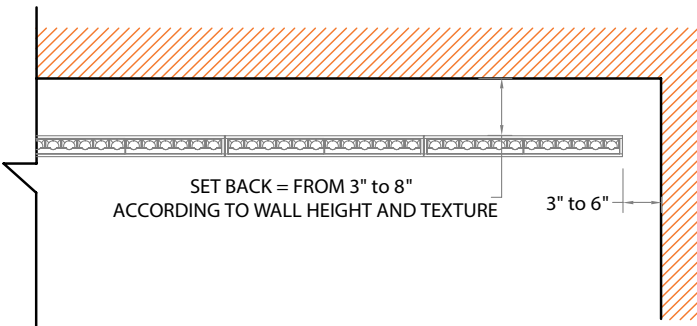

Billet wallgrazer delivers maximum performance for emphasizing textured and rough vertical surfaces. The standard output illuminates walls up to 14'-0" with outstanding transversal and longitudinal glare control.

15° Wallgrazer