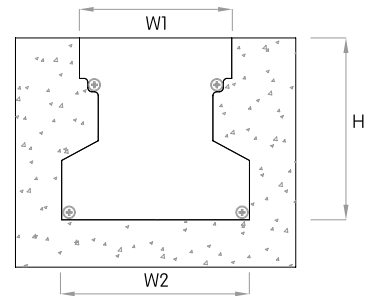

15° Wallgrazer

MOUNTING FLEXIBILITY

SURFACE MOUNTED

Actual
 L= 24^{1/2}" | 36^{5/16}" | 48^{1/8}" | 59^{5/16}" |
 Continuous runs
 W= 2^{13/16}"
 H= 3^{9/16}"

RECESSED WITH TRIM

(L-13^{3/16}" x W-13^{1/16}")

Actual
 L= 13^{3/16}" | 25" | 36^{13/16}" |
 48^{5/8}" | 60^{7/16}" |
 Continuous runs
 W= 3^{7/16}"
 H= 3^{9/16}"

MOUNTING FLEXIBILITY

RECESSED TRIMLESS

 $(L+1/16'' \times W+1/16'')$

Actual
 $L = 24^{5/8}'' \mid 36^{3/8}'' \mid 48^{1/4}'' \mid 60'' \mid$
 Continuous runs
 $W = 2^{15/16}''$
 $H = 3^{11/16}''$

INGROUND

Actual
 $L = 12^{13/16}'' \mid 24^{5/8}'' \mid 36^{7/16}'' \mid$
 $48^{1/4}'' \mid 60'' \mid$
 Continuous runs
 $W1 = 3'' \mid W2 = 3^{3/4}''$
 $H = 3^{5/8}''$

MOUNTING FLEXIBILITY

PENDANT

Actual
 L= 24¹/₂" | 36⁵/₁₆" | 48¹/₈" | 59¹⁵/₁₆" |
 Continuous runs
 W= 2¹³/₁₆"
 H= 3⁹/₁₆"
 X= 59"

DIM-TO-WARM 3000K-1800K		3000K
D	12.5W	1113lm
W	18W	1530lm

TUNABLE WHITE 2700K-5000K		2700K	5000K
U	12W	1233lm	1332lm
A	22W	1582lm	1711lm

DIMENSIONS TABLE

		12"		24"		36"		48"		60"			
		Actual Length		Actual Length		Actual Length		Actual Length		Actual Length			
Surface Mounted	Height	mm	inch	mm	inch	mm	inch	mm	inch	mm	inch		
Surface Mounted	91	72	2 13/16			623	24 1/2	923	36 5/16	1223	48 1/8	1523	59 15/16
Recessed with Trim	91	88	3 7/16	335	13 3/16	635	25	935	36 13/16	1235	48 5/8	1535	60 7/16
Recessed Trimless	93	75	2 15/16			625	24 5/8	925	36 3/8	1225	48 1/4	1525	60
Pendant	91	72	2 13/16			623	24 1/2	923	36 5/16	1223	48 1/8	1523	59 15/16
Inground (with housing)	92	95	3 3/4	325	12 13/16	625	24 5/8	925	36 7/16	1225	48 1/4	1525	60
Wall Mounted	91	72	2 13/16			623	24 1/2	923	36 5/16	1223	48 1/8	1523	59 15/16