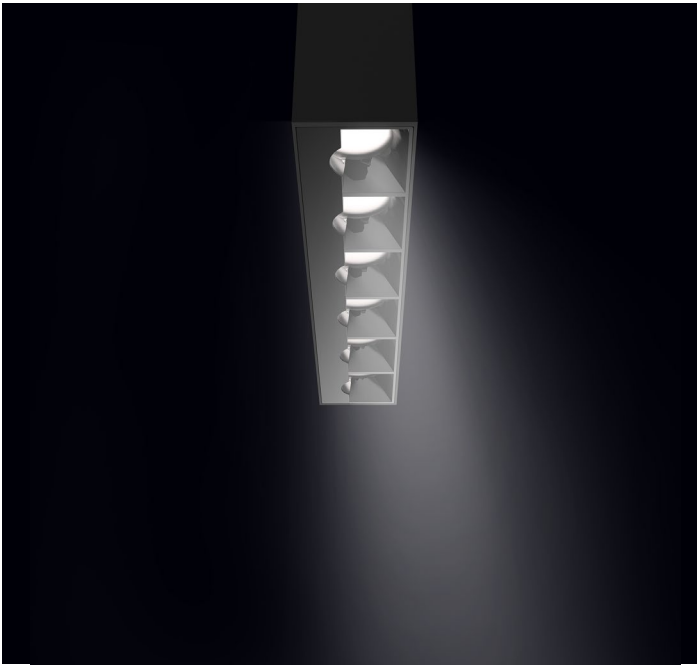

BILLET

WALLGRAZER

bold
lighting

The Billet family of products allows you to achieve uniformity throughout indoor and outdoor spaces while maintaining the same optical performance, light consistency, and overall aesthetics.

The Billet Wallgrazer delivers unmatched vertical illumination with virtually zero glare. The Billet confidently delivers a flawless light distribution and a beautifully finished product.

CONSTRUCTION

Product Type : Linear
Body Material : Extruded Aluminum
Body Finish : Black / Grey / White
 Custom RAL
IP Rating : IP67 Inground
 IP66 Ceiling Recessed
IK Rating : IK10
 Chicago plenum rated

OPTICAL FLEXIBILITY

BAFFLED WALLGRAZER

Billet wallgrazer delivers maximum performance for emphasizing textured and rough vertical surfaces. The standard output illuminates walls up to 14'-0" with outstanding transversal and longitudinal glare control.