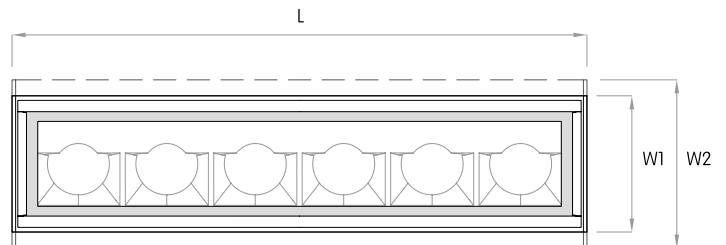

Actual
 $L = 12^{13/16}'' \mid 24^{5/8}'' \mid 36^{7/16}'' \mid$
 $48^{1/4}'' \mid 60'' \mid$
Continuous runs
 $W1 = 3'' \mid W2 = 3^{3/4}''$
 $H = 3^{5/8}''$