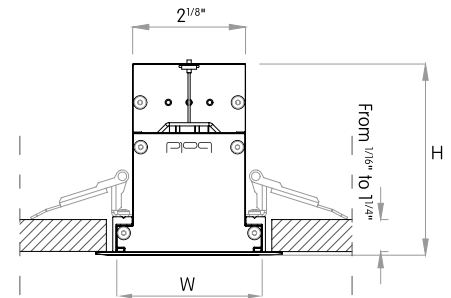

15° Wallgrazer

MOUNTING FLEXIBILITY

SURFACE MOUNTED

Actual
 L= 24^{1/2}" | 36^{5/16}" | 48^{1/8}" | 59^{5/16}" |
 Continuous runs
 W= 2^{13/16}"
 H= 3^{9/16}"

RECESSED WITH TRIM

(L-13^{3/16}" x W-13^{1/16}")

Actual
 L= 13^{3/16}" | 25" | 36^{13/16}" |
 48^{5/8}" | 60^{7/16}" |
 Continuous runs
 W= 3^{7/16}"
 H= 3^{9/16}"

MOUNTING FLEXIBILITY

RECESSED TRIMLESS

 $(L+1/16'' \times W+1/16'')$

Actual
 $L = 24^{5/8}'' \mid 36^{3/8}'' \mid 48^{1/4}'' \mid 60'' \mid$
 Continuous runs
 $W = 2^{15/16}''$
 $H = 3^{11/16}''$