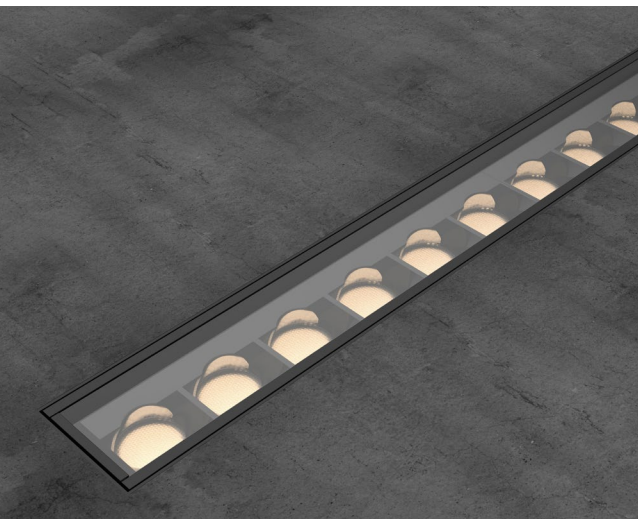

MOUNTING FLEXIBILITY

RECESSED TRIMLESS

$(L+1/16'' \times W+1/16'')$

Actual
 $L = 24^{5/8}'' \mid 36^{3/8}'' \mid 48^{1/4}'' \mid 60'' \mid$
Continuous runs
 $W = 2^{15/16}''$
 $H = 3^{11/16}''$

INGROUND

Actual
 $L = 12^{13/16}'' \mid 24^{5/8}'' \mid 36^{7/16}'' \mid$
 $48^{1/4}'' \mid 60'' \mid$
Continuous runs
 $W1 = 3'' \mid W2 = 3^{3/4}''$
 $H = 3^{5/8}''$