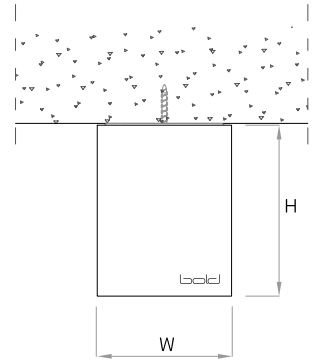

OPTICAL FLEXIBILITY

BAFFLED WALLGRAZER

Billet wallgrazer delivers maximum performance for emphasizing textured and rough vertical surfaces. The standard output illuminates walls up to 14'-0" with outstanding transversal and longitudinal glare control.

15° Wallgrazer

MOUNTING FLEXIBILITY

SURFACE MOUNTED

Actual
 L= 24^{1/2}" | 36^{5/16}" | 48^{1/8}" | 59^{5/16}" |
 Continuous runs
 W= 2^{13/16}"
 H= 3^{9/16}"

RECESSED WITH TRIM

(L-13^{3/16}" x W-13^{1/16}")

Actual
 L= 13^{3/16}" | 25" | 36^{13/16}" |
 48^{5/8}" | 60^{7/16}" |
 Continuous runs
 W= 3^{7/16}"
 H= 3^{9/16}"

MOUNTING FLEXIBILITY

RECESSED TRIMLESS

 $(L+1/16'' \times W+1/16'')$

Actual
 $L = 24^{5/8}'' \mid 36^{3/8}'' \mid 48^{1/4}'' \mid 60'' \mid$
 Continuous runs
 $W = 2^{15/16}''$
 $H = 3^{11/16}''$