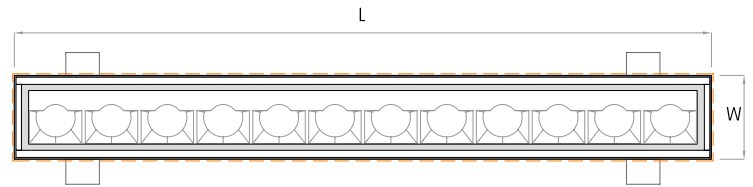

Actual
 L= 13^{3/16}" | 25" | 36^{13/16}" |
 48^{5/8}" | 60^{7/16}" |
 Continuous runs
 W= 3^{7/16}"
 H= 3^{9/16}"

MOUNTING FLEXIBILITY

RECESSED TRIMLESS

 $(L+1/16'' \times W+1/16'')$

Actual
 $L = 24^{5/8}'' \mid 36^{3/8}'' \mid 48^{1/4}'' \mid 60'' \mid$
 Continuous runs
 $W = 2^{15/16}''$
 $H = 3^{11/16}''$