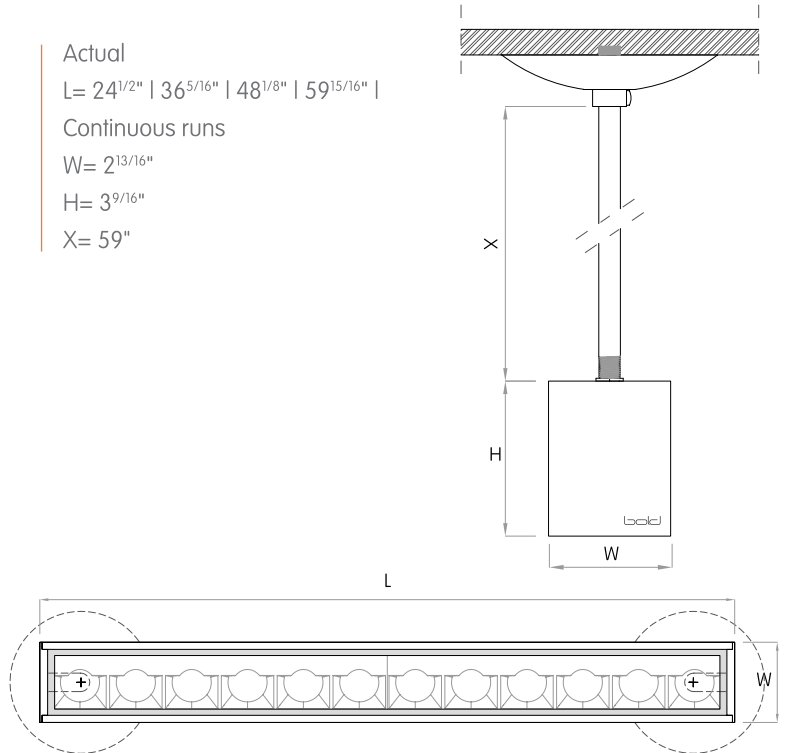

Actual
 L= 13^{3/16}" | 25" | 36^{13/16}" |
 48^{5/8}" | 60^{7/16}" |
 Continuous runs
 W= 3^{7/16}"
 H= 3^{9/16}"

MOUNTING FLEXIBILITY

RECESSED TRIMLESS

 $(L+1/16'' \times W+1/16'')$

Actual
 $L = 24^{5/8}'' \mid 36^{3/8}'' \mid 48^{1/4}'' \mid 60'' \mid$
 Continuous runs
 $W = 2^{15/16}''$
 $H = 3^{11/16}''$

INGROUND

Actual
 $L = 12^{13/16}'' \mid 24^{5/8}'' \mid 36^{7/16}'' \mid$
 $48^{1/4}'' \mid 60'' \mid$
 Continuous runs
 $W1 = 3'' \mid W2 = 3^{3/4}''$
 $H = 3^{5/8}''$

MOUNTING FLEXIBILITY

PENDANT

Actual
 L= 24¹/₂" | 36⁵/₁₆" | 48¹/₈" | 59¹⁵/₁₆" |
 Continuous runs
 W= 2¹³/₁₆"
 H= 3⁹/₁₆"
 X= 59"

DIM-TO-WARM 3000K-1800K		3000K
D	12.5W	1113lm
W	18W	1530lm

TUNABLE WHITE 2700K-5000K		2700K	5000K
U	12W	1233lm	1332lm
A	22W	1582lm	1711lm

DIMENSIONS TABLE

		12"		24"		36"		48"		60"			
		Actual Length		Actual Length		Actual Length		Actual Length		Actual Length			
Surface Mounted	Height	mm	inch	mm	inch	mm	inch	mm	inch	mm	inch		
Surface Mounted	91	72	2 13/16			623	24 1/2	923	36 5/16	1223	48 1/8	1523	59 15/16
Recessed with Trim	91	88	3 7/16	335	13 3/16	635	25	935	36 13/16	1235	48 5/8	1535	60 7/16
Recessed Trimless	93	75	2 15/16			625	24 5/8	925	36 3/8	1225	48 1/4	1525	60
Pendant	91	72	2 13/16			623	24 1/2	923	36 5/16	1223	48 1/8	1523	59 15/16
Inground (with housing)	92	95	3 3/4	325	12 13/16	625	24 5/8	925	36 7/16	1225	48 1/4	1525	60
Wall Mounted	91	72	2 13/16			623	24 1/2	923	36 5/16	1223	48 1/8	1523	59 15/16