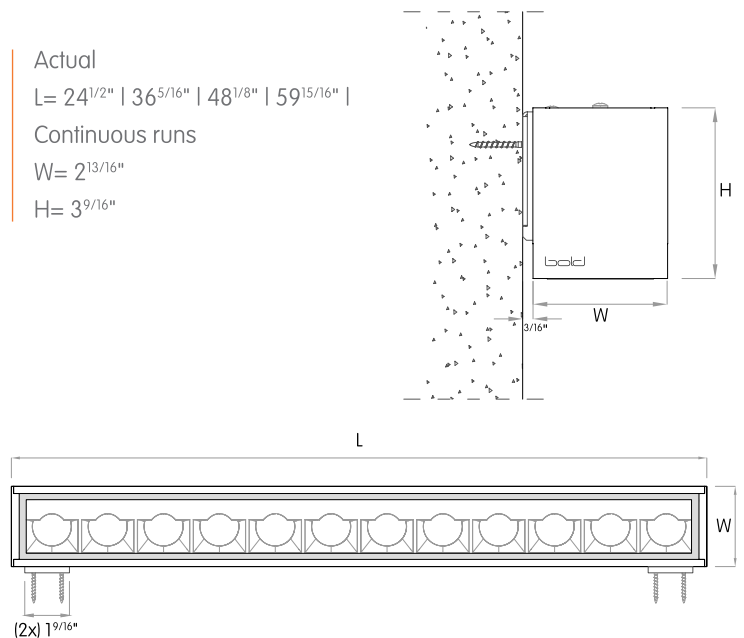

Actual
L= 24¹/₂" | 36⁵/₁₆" | 48¹/₈" | 59¹⁵/₁₆" |
Continuous runs
W= 2¹³/₁₆"
H= 3⁹/₁₆"