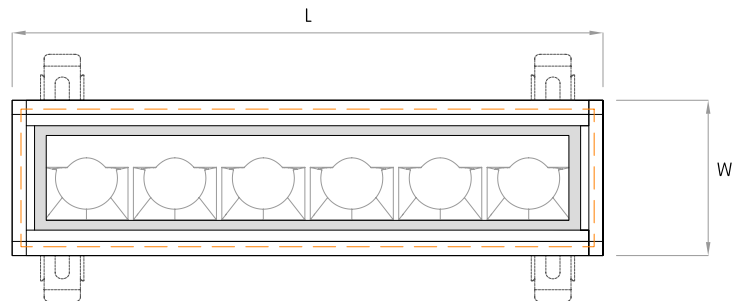

(L-13^{3/16}" x W-13^{1/16}")

Actual
L= 13^{3/16}" | 25" | 36^{13/16}" |
48^{5/8}" | 60^{7/16}" |
Continuous runs
W= 3^{7/16}"
H= 3^{9/16}"