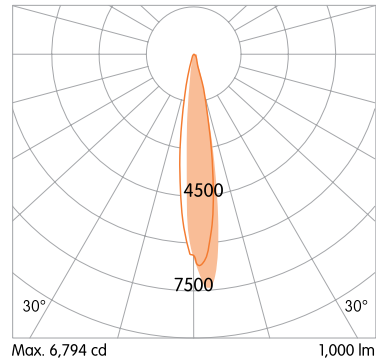

Billet wallgrazer delivers maximum performance for emphasizing textured and rough vertical surfaces. The standard output illuminates walls up to 14'-0" with outstanding transversal and longitudinal glare control.

15° Wallgrazer