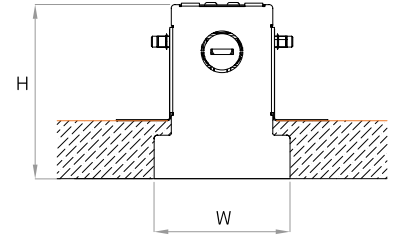

Actual
 L= 13^{3/16}" | 25" | 36^{13/16}" |
 48^{5/8}" | 60^{7/16}" |
 Continuous runs
 W= 3^{7/16}"
 H= 3^{9/16}"

MOUNTING FLEXIBILITY

RECESSED TRIMLESS

 $(L+1/16'' \times W+1/16'')$

Actual
 $L = 24^{5/8}'' \mid 36^{3/8}'' \mid 48^{1/4}'' \mid 60'' \mid$
 Continuous runs
 $W = 2^{15/16}''$
 $H = 3^{11/16}''$

INGROUND

Actual
 $L = 12^{13/16}'' \mid 24^{5/8}'' \mid 36^{7/16}'' \mid$
 $48^{1/4}'' \mid 60'' \mid$
 Continuous runs
 $W1 = 3'' \mid W2 = 3^{3/4}''$
 $H = 3^{5/8}''$

MOUNTING FLEXIBILITY

PENDANT

Actual
 L= 24¹/₂" | 36⁵/₁₆" | 48¹/₈" | 59¹⁵/₁₆" |
 Continuous runs
 W= 2¹³/₁₆"
 H= 3⁹/₁₆"
 X= 59"