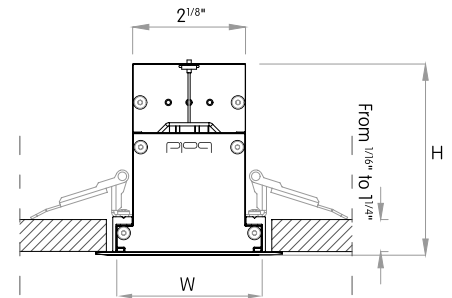

Wallwasher

MOUNTING FLEXIBILITY

SURFACE MOUNTED

Actual
 L= 24¹/₂" | 36⁵/₁₆" | 48¹/₈" | 59⁵/₁₆" |
 Continuous runs
 W= 2¹³/₁₆"
 H= 3⁹/₁₆"

RECESSED WITH TRIM

 (L-¹³/₁₆" x W-¹³/₁₆")

Actual
 L= 13³/₁₆" | 25" | 36¹³/₁₆" |
 48⁵/₈" | 60⁷/₁₆" |
 Continuous runs
 W= 3⁷/₁₆"
 H= 3⁹/₁₆"

MOUNTING FLEXIBILITY

RECESSED TRIMLESS

 (L+1/16" x W+1/16")

Actual
 L= 24^{5/8}" | 36^{3/8}" | 48^{1/4}" | 60" |
 Continuous runs
 W= 2^{15/16}"
 H= 3^{11/16}"

INGROUND

Actual
 L= 12^{13/16}" | 24^{5/8}" | 36^{7/16}" |
 48^{1/4}" | 60" |
 Continuous runs
 W1= 3" | W2= 3^{3/4}"
 H= 3^{5/8}"

MOUNTING FLEXIBILITY

PENDANT

Actual
 L= 24¹/₂" | 36⁵/₁₆" | 48¹/₈" | 59¹⁵/₁₆" |
 Continuous runs
 W= 2¹³/₁₆"
 H= 3⁹/₁₆"
 X= 59"

WALL MOUNTED

Actual
 L= 24¹/₂" | 36⁵/₁₆" | 48¹/₈" | 59¹⁵/₁₆" |
 Continuous runs
 W= 2¹³/₁₆"
 H= 3⁹/₁₆"

DIM-TO-WARM 3000K-1800K		3000K
D	12.5W	790lm
W	18W	1087lm

TUNABLE WHITE 2700K-5000K		2700K	5000K
U	12W	297lm	334lm
A	22W	500lm	551lm

DIMENSIONS TABLE

		12"		24"		36"		48"		60"				
Height		Width		Actual Length		Actual Length		Actual Length		Actual Length				
	mm	inch	mm	inch	mm	inch	mm	inch	mm	inch	mm	inch		
Surface Mounted	91	3 9/16	72	2 13/16			623	24 1/2	923	36 5/16	1223	48 1/8	1523	59 15/16
Recessed with Trim	91	3 9/16	88	3 7/16	335	13 3/16	635	25	935	36 13/16	1235	48 5/8	1535	60 7/16
Recessed Trimless	93	3 11/16	75	2 15/16			625	24 5/8	925	36 3/8	1225	48 1/4	1525	60
Pendant	91	3 9/16	72	2 13/16			623	24 1/2	923	36 5/16	1223	48 1/8	1523	59 15/16
Inground (with housing)	92	3 5/8	95	3 3/4	325	12 13/16	625	24 5/8	925	36 7/16	1225	48 1/4	1525	60
Wall Mounted	91	3 9/16	72	2 13/16			623	24 1/2	923	36 5/16	1223	48 1/8	1523	59 15/16