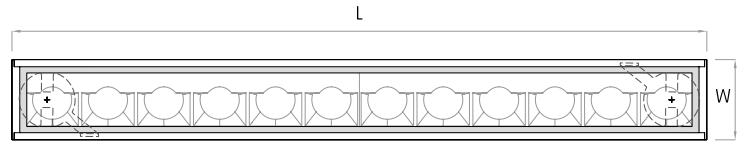

Wallwasher

MOUNTING FLEXIBILITY

SURFACE MOUNTED

Actual
 L= 24¹/₂" | 36⁵/₁₆" | 48¹/₈" | 59⁵/₁₆" |
 Continuous runs
 W= 2¹³/₁₆"
 H= 3⁹/₁₆"

RECESSED WITH TRIM

 (L-¹³/₁₆" x W-¹³/₁₆")

Actual
 L= 13³/₁₆" | 25" | 36¹³/₁₆" |
 48⁵/₈" | 60⁷/₁₆" |
 Continuous runs
 W= 3⁷/₁₆"
 H= 3⁹/₁₆"

MOUNTING FLEXIBILITY

RECESSED TRIMLESS

 (L+1/16" x W+1/16")

Actual
 L= 24^{5/8}" | 36^{3/8}" | 48^{1/4}" | 60" |
 Continuous runs
 W= 2^{15/16}"
 H= 3^{11/16}"

INGROUND

Actual
 L= 12^{13/16}" | 24^{5/8}" | 36^{7/16}" |
 48^{1/4}" | 60" |
 Continuous runs
 W1= 3" | W2= 3^{3/4}"
 H= 3^{5/8}"