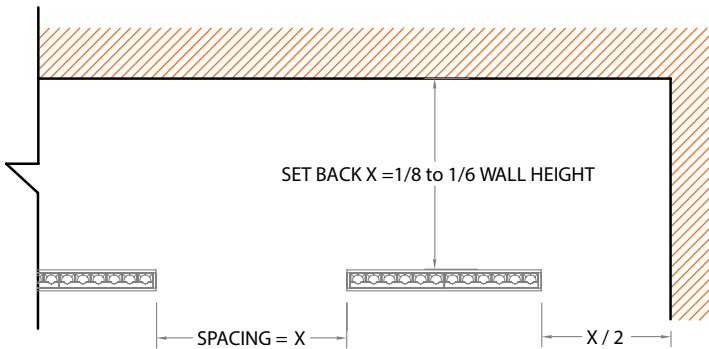

Billet wallwash provides even illumination of vertical surfaces with a flexible setback of 1/8 to 1/6 of the wall height. This optic is ideal for washing large areas where exceptional uniformity is required.

Wallwasher