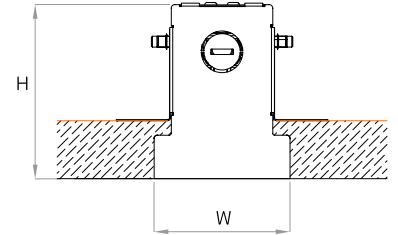

Wallwasher

MOUNTING FLEXIBILITY

SURFACE MOUNTED

Actual
 L= 24¹/₂" | 36⁵/₁₆" | 48¹/₈" | 59⁵/₁₆" |
 Continuous runs
 W= 2¹³/₁₆"
 H= 3⁹/₁₆"

RECESSED WITH TRIM

 (L-¹³/₁₆" x W-¹³/₁₆")

Actual
 L= 13³/₁₆" | 25" | 36¹³/₁₆" |
 48⁵/₈" | 60⁷/₁₆" |
 Continuous runs
 W= 3⁷/₁₆"
 H= 3⁹/₁₆"

MOUNTING FLEXIBILITY

RECESSED TRIMLESS

 (L+1/16" x W+1/16")

Actual
 L= 24^{5/8}" | 36^{3/8}" | 48^{1/4}" | 60" |
 Continuous runs
 W= 2^{15/16}"
 H= 3^{11/16}"

INGROUND

Actual
 L= 12^{13/16}" | 24^{5/8}" | 36^{7/16}" |
 48^{1/4}" | 60" |
 Continuous runs
 W1= 3" | W2= 3^{3/4}"
 H= 3^{5/8}"