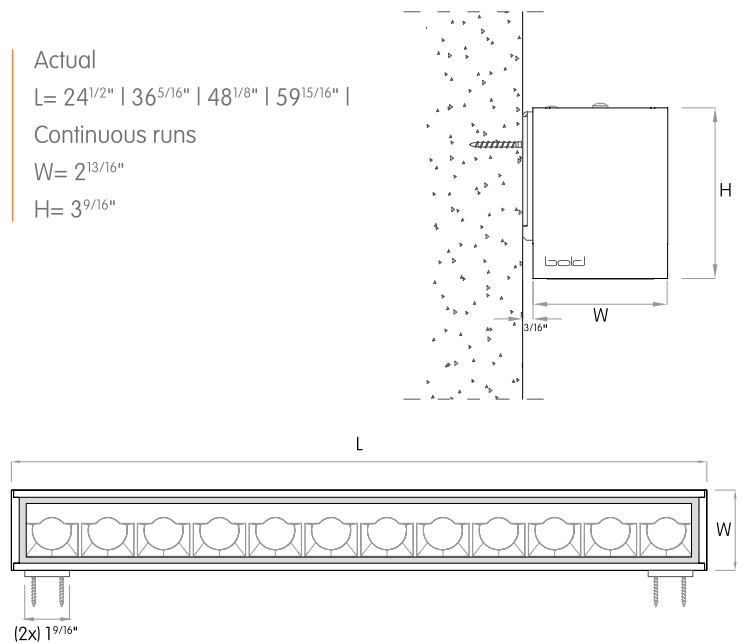

MOUNTING FLEXIBILITY

RECESSED TRIMLESS

 (L+1/16" x W+1/16")

Actual
 L= 24^{5/8}" | 36^{3/8}" | 48^{1/4}" | 60" |
 Continuous runs
 W= 2^{15/16}"
 H= 3^{11/16}"

INGROUND

Actual
 L= 12^{13/16}" | 24^{5/8}" | 36^{7/16}" |
 48^{1/4}" | 60" |
 Continuous runs
 W1= 3" | W2= 3^{3/4}"
 H= 3^{5/8}"

MOUNTING FLEXIBILITY

PENDANT

Actual
 L= 24¹/₂" | 36⁵/₁₆" | 48¹/₈" | 59¹⁵/₁₆" |
 Continuous runs
 W= 2¹³/₁₆"
 H= 3⁹/₁₆"
 X= 59"

WALL MOUNTED

Actual
 L= 24¹/₂" | 36⁵/₁₆" | 48¹/₈" | 59¹⁵/₁₆" |
 Continuous runs
 W= 2¹³/₁₆"
 H= 3⁹/₁₆"

DIM-TO-WARM 3000K-1800K		3000K
D	12.5W	790lm
W	18W	1087lm

TUNABLE WHITE 2700K-5000K		2700K	5000K
U	12W	297lm	334lm
A	22W	500lm	551lm

DIMENSIONS TABLE

		12"		24"		36"		48"		60"				
Height		Width		Actual Length		Actual Length		Actual Length		Actual Length				
	mm	inch	mm	inch	mm	inch	mm	inch	mm	inch	mm	inch		
Surface Mounted	91	3 9/16	72	2 13/16			623	24 1/2	923	36 5/16	1223	48 1/8	1523	59 15/16
Recessed with Trim	91	3 9/16	88	3 7/16	335	13 3/16	635	25	935	36 13/16	1235	48 5/8	1535	60 7/16
Recessed Trimless	93	3 11/16	75	2 15/16			625	24 5/8	925	36 3/8	1225	48 1/4	1525	60
Pendant	91	3 9/16	72	2 13/16			623	24 1/2	923	36 5/16	1223	48 1/8	1523	59 15/16
Inground (with housing)	92	3 5/8	95	3 3/4	325	12 13/16	625	24 5/8	925	36 7/16	1225	48 1/4	1525	60
Wall Mounted	91	3 9/16	72	2 13/16			623	24 1/2	923	36 5/16	1223	48 1/8	1523	59 15/16