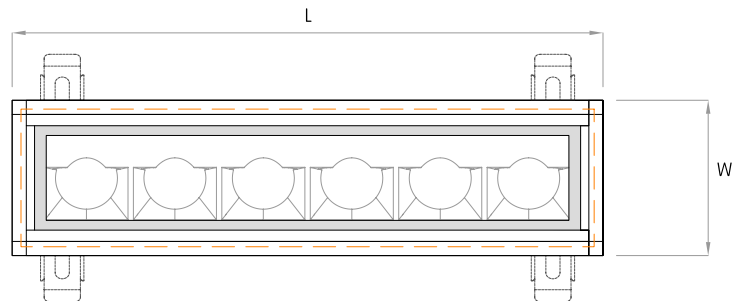

Wallwasher

MOUNTING FLEXIBILITY

SURFACE MOUNTED

Actual
 L= 24¹/₂" | 36⁵/₁₆" | 48¹/₈" | 59⁵/₁₆" |
 Continuous runs
 W= 2¹³/₁₆"
 H= 3⁹/₁₆"

RECESSED WITH TRIM

 (L-¹³/₁₆" x W-¹³/₁₆")

Actual
 L= 13³/₁₆" | 25" | 36¹³/₁₆" |
 48⁵/₈" | 60⁷/₁₆" |
 Continuous runs
 W= 3⁷/₁₆"
 H= 3⁹/₁₆"

MOUNTING FLEXIBILITY

PENDANT

Actual
 L= 24¹/₂" | 36⁵/₁₆" | 48¹/₈" | 59¹⁵/₁₆" |
 Continuous runs
 W= 2¹³/₁₆"
 H= 3⁹/₁₆"
 X= 59"

WALL MOUNTED

Actual
 L= 24¹/₂" | 36⁵/₁₆" | 48¹/₈" | 59¹⁵/₁₆" |
 Continuous runs
 W= 2¹³/₁₆"
 H= 3⁹/₁₆"

DIM-TO-WARM 3000K-1800K		3000K
D	12.5W	790lm
W	18W	1087lm

TUNABLE WHITE 2700K-5000K		2700K	5000K
U	12W	297lm	334lm
A	22W	500lm	551lm

DIMENSIONS TABLE

		12"		24"		36"		48"		60"				
Height		Width		Actual Length		Actual Length		Actual Length		Actual Length				
	mm	inch	mm	inch	mm	inch	mm	inch	mm	inch	mm	inch		
Surface Mounted	91	3 9/16	72	2 13/16			623	24 1/2	923	36 5/16	1223	48 1/8	1523	59 15/16
Recessed with Trim	91	3 9/16	88	3 7/16	335	13 3/16	635	25	935	36 13/16	1235	48 5/8	1535	60 7/16
Recessed Trimless	93	3 11/16	75	2 15/16			625	24 5/8	925	36 3/8	1225	48 1/4	1525	60
Pendant	91	3 9/16	72	2 13/16			623	24 1/2	923	36 5/16	1223	48 1/8	1523	59 15/16
Inground (with housing)	92	3 5/8	95	3 3/4	325	12 13/16	625	24 5/8	925	36 7/16	1225	48 1/4	1525	60
Wall Mounted	91	3 9/16	72	2 13/16			623	24 1/2	923	36 5/16	1223	48 1/8	1523	59 15/16