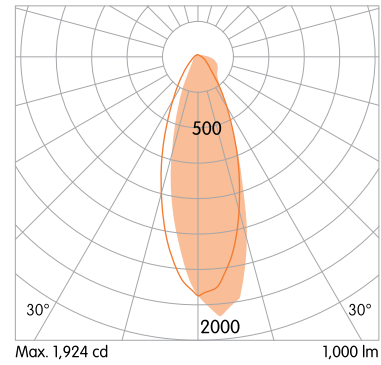

Billet wallwash provides even illumination of vertical surfaces with a flexible setback of 1/8 to 1/6 of the wall height. This optic is ideal for washing large areas where exceptional uniformity is required.

Wallwasher