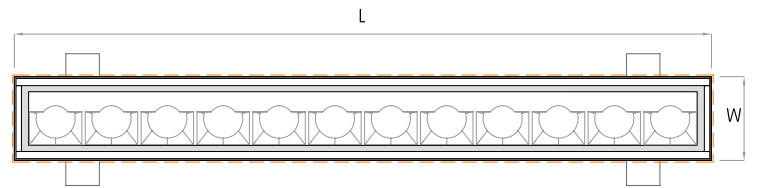

(L+1/16" x W+1/16")

Actual
L= 24^{5/8}" | 36^{3/8}" | 48^{1/4}" | 60" |
Continuous runs
W= 2^{15/16}"
H= 3^{11/16}"