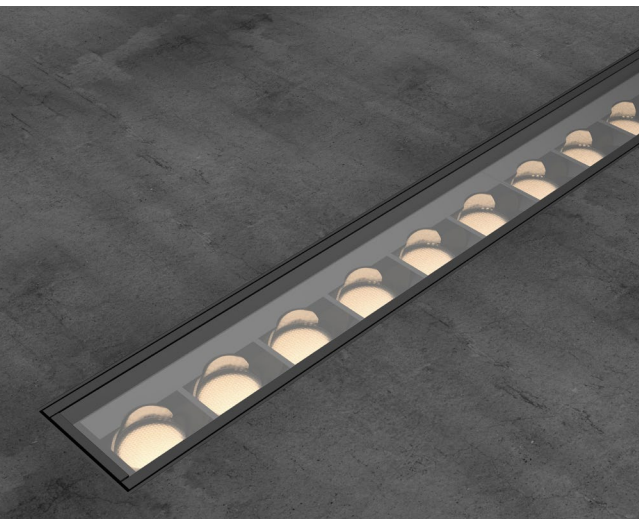

BILLET

WALLWASHER

bold
lighting

The Billet family of products allows you to achieve uniformity throughout indoor and outdoor spaces while maintaining the same optical performance, light consistency, and overall aesthetics.

The Billet Wallwasher delivers unmatched vertical illumination with virtually zero glare. The Billet confidently delivers a flawless light distribution and a beautifully finished product.

CONSTRUCTION

Product Type : Linear
Body Material : Extruded Aluminum
Body Finish : Black / Grey / White
 Custom RAL
IP Rating : IP67 Inground
 IP66 Ceiling Recessed
IK Rating : IK10
 Chicago plenum rated

OPTICAL FLEXIBILITY

BAFFLED WALLWASHER

Billet wallwash provides even illumination of vertical surfaces with a flexible setback of 1/8 to 1/6 of the wall height. This optic is ideal for washing large areas where exceptional uniformity is required.

MOUNTING FLEXIBILITY

RECESSED TRIMLESS

 (L+1/16" x W+1/16")

Actual
 L= 24^{5/8}" | 36^{3/8}" | 48^{1/4}" | 60" |
 Continuous runs
 W= 2^{15/16}"
 H= 3^{11/16}"

INGROUND

Actual
 L= 12^{13/16}" | 24^{5/8}" | 36^{7/16}" |
 48^{1/4}" | 60" |
 Continuous runs
 W1= 3" | W2= 3^{3/4}"
 H= 3^{5/8}"