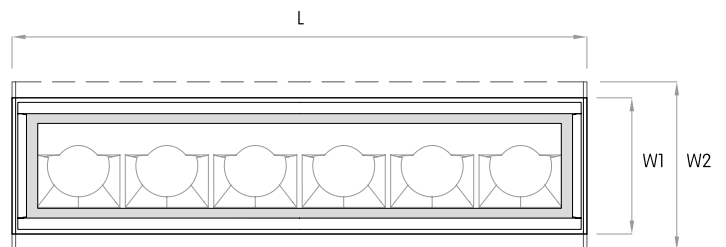

MOUNTING FLEXIBILITY

RECESSED TRIMLESS

 (L+1/16" x W+1/16")

Actual
 L= 24^{5/8}" | 36^{3/8}" | 48^{1/4}" | 60" |
 Continuous runs
 W= 2^{15/16}"
 H= 3^{11/16}"

INGROUND

Actual
 L= 12^{13/16}" | 24^{5/8}" | 36^{7/16}" |
 48^{1/4}" | 60" |
 Continuous runs
 W1= 3" | W2= 3^{3/4}"
 H= 3^{5/8}"

MOUNTING FLEXIBILITY

PENDANT

Actual
 L= 24¹/₂" | 36⁵/₁₆" | 48¹/₈" | 59¹⁵/₁₆" |
 Continuous runs
 W= 2¹³/₁₆"
 H= 3⁹/₁₆"
 X= 59"

WALL MOUNTED

Actual
 L= 24¹/₂" | 36⁵/₁₆" | 48¹/₈" | 59¹⁵/₁₆" |
 Continuous runs
 W= 2¹³/₁₆"
 H= 3⁹/₁₆"

DIM-TO-WARM 3000K-1800K		3000K
D	12.5W	790lm
W	18W	1087lm

TUNABLE WHITE 2700K-5000K		2700K	5000K
U	12W	297lm	334lm
A	22W	500lm	551lm

DIMENSIONS TABLE

		12"		24"		36"		48"		60"				
Height		Width		Actual Length		Actual Length		Actual Length		Actual Length				
	mm	inch	mm	inch	mm	inch	mm	inch	mm	inch	mm	inch		
Surface Mounted	91	3 9/16	72	2 13/16			623	24 1/2	923	36 5/16	1223	48 1/8	1523	59 15/16
Recessed with Trim	91	3 9/16	88	3 7/16	335	13 3/16	635	25	935	36 13/16	1235	48 5/8	1535	60 7/16
Recessed Trimless	93	3 11/16	75	2 15/16			625	24 5/8	925	36 3/8	1225	48 1/4	1525	60
Pendant	91	3 9/16	72	2 13/16			623	24 1/2	923	36 5/16	1223	48 1/8	1523	59 15/16
Inground (with housing)	92	3 5/8	95	3 3/4	325	12 13/16	625	24 5/8	925	36 7/16	1225	48 1/4	1525	60
Wall Mounted	91	3 9/16	72	2 13/16			623	24 1/2	923	36 5/16	1223	48 1/8	1523	59 15/16