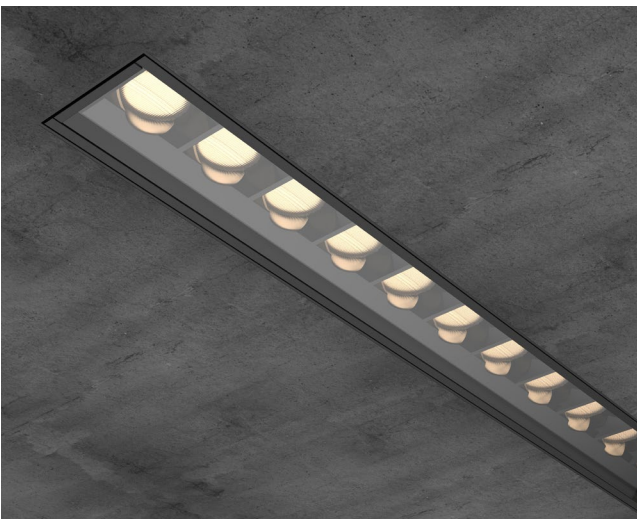

RECESSED WITH TRIM