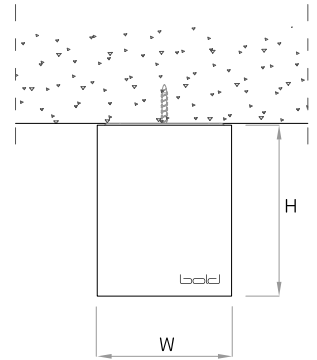

OPTICAL FLEXIBILITY

BAFFLED WALLWASHER

Billet wallwash provides even illumination of vertical surfaces with a flexible setback of 1/8 to 1/6 of the wall height. This optic is ideal for washing large areas where exceptional uniformity is required.

Wallwasher

MOUNTING FLEXIBILITY

SURFACE MOUNTED

Actual
 L= 24¹/₂" | 36⁵/₁₆" | 48¹/₈" | 59⁵/₁₆" |
 Continuous runs
 W= 2¹³/₁₆"
 H= 3⁹/₁₆"

RECESSED WITH TRIM

 (L-¹³/₁₆" x W-¹³/₁₆")

Actual
 L= 13³/₁₆" | 25" | 36¹³/₁₆" |
 48⁵/₈" | 60⁷/₁₆" |
 Continuous runs
 W= 3⁷/₁₆"
 H= 3⁹/₁₆"

MOUNTING FLEXIBILITY

RECESSED TRIMLESS

 (L+1/16" x W+1/16")

Actual
 L= 24^{5/8}" | 36^{3/8}" | 48^{1/4}" | 60" |
 Continuous runs
 W= 2^{15/16}"
 H= 3^{11/16}"

INGROUND

Actual
 L= 12^{13/16}" | 24^{5/8}" | 36^{7/16}" |
 48^{1/4}" | 60" |
 Continuous runs
 W1= 3" | W2= 3^{3/4}"
 H= 3^{5/8}"

DIM-TO-WARM 3000K-1800K		3000K
D	12.5W	790lm
W	18W	1087lm

TUNABLE WHITE 2700K-5000K		2700K	5000K
U	12W	297lm	334lm
A	22W	500lm	551lm

DIMENSIONS TABLE

		12"		24"		36"		48"		60"				
Height		Width		Actual Length		Actual Length		Actual Length		Actual Length				
	mm	inch	mm	inch	mm	inch	mm	inch	mm	inch	mm	inch		
Surface Mounted	91	3 9/16	72	2 13/16			623	24 1/2	923	36 5/16	1223	48 1/8	1523	59 15/16
Recessed with Trim	91	3 9/16	88	3 7/16	335	13 3/16	635	25	935	36 13/16	1235	48 5/8	1535	60 7/16
Recessed Trimless	93	3 11/16	75	2 15/16			625	24 5/8	925	36 3/8	1225	48 1/4	1525	60
Pendant	91	3 9/16	72	2 13/16			623	24 1/2	923	36 5/16	1223	48 1/8	1523	59 15/16
Inground (with housing)	92	3 5/8	95	3 3/4	325	12 13/16	625	24 5/8	925	36 7/16	1225	48 1/4	1525	60
Wall Mounted	91	3 9/16	72	2 13/16			623	24 1/2	923	36 5/16	1223	48 1/8	1523	59 15/16