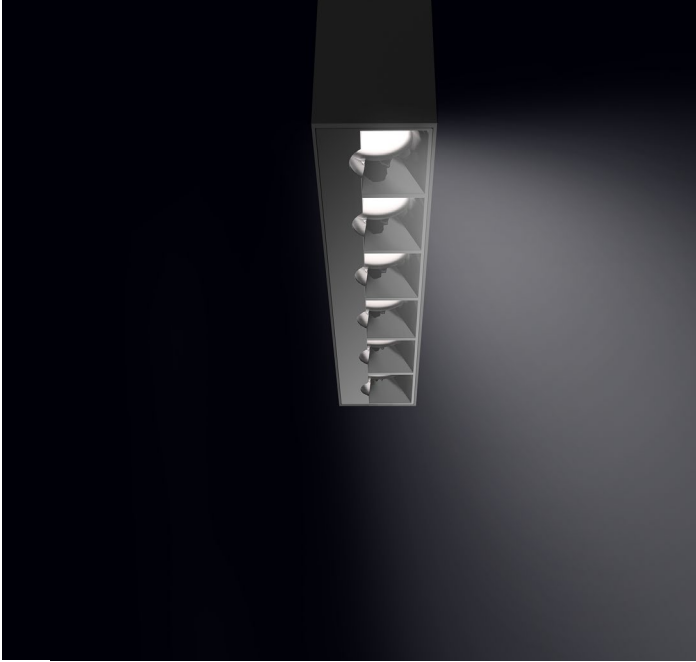

BILLET

WALLWASHER

bold
lighting

The Billet family of products allows you to achieve uniformity throughout indoor and outdoor spaces while maintaining the same optical performance, light consistency, and overall aesthetics.

The Billet Wallwasher delivers unmatched vertical illumination with virtually zero glare. The Billet confidently delivers a flawless light distribution and a beautifully finished product.

CONSTRUCTION

Product Type : Linear
Body Material : Extruded Aluminum
Body Finish : Black / Grey / White
 Custom RAL
IP Rating : IP67 Inground
 IP66 Ceiling Recessed
IK Rating : IK10
 Chicago plenum rated

OPTICAL FLEXIBILITY

BAFFLED WALLWASHER

Billet wallwash provides even illumination of vertical surfaces with a flexible setback of 1/8 to 1/6 of the wall height. This optic is ideal for washing large areas where exceptional uniformity is required.