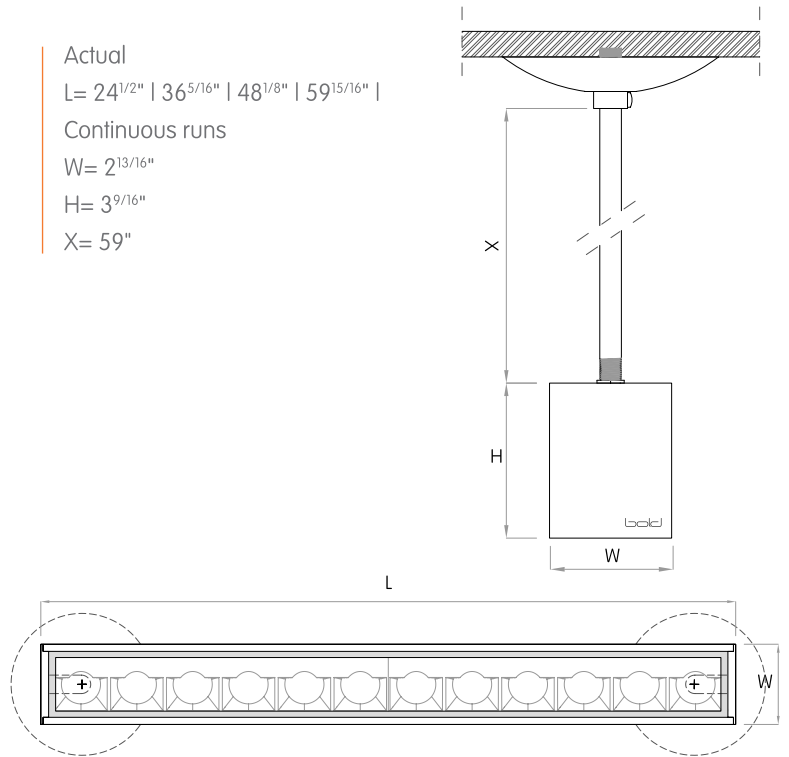

MOUNTING FLEXIBILITY

RECESSED TRIMLESS

 (L+1/16" x W+1/16")

Actual
 L= 24^{5/8}" | 36^{3/8}" | 48^{1/4}" | 60" |
 Continuous runs
 W= 2^{15/16}"
 H= 3^{11/16}"

INGROUND

Actual
 L= 12^{13/16}" | 24^{5/8}" | 36^{7/16}" |
 48^{1/4}" | 60" |
 Continuous runs
 W1= 3" | W2= 3^{3/4}"
 H= 3^{5/8}"

MOUNTING FLEXIBILITY

PENDANT

Actual
 L= 24¹/₂" | 36⁵/₁₆" | 48¹/₈" | 59¹⁵/₁₆" |
 Continuous runs
 W= 2¹³/₁₆"
 H= 3⁹/₁₆"
 X= 59"

WALL MOUNTED

Actual
 L= 24¹/₂" | 36⁵/₁₆" | 48¹/₈" | 59¹⁵/₁₆" |
 Continuous runs
 W= 2¹³/₁₆"
 H= 3⁹/₁₆"

DIM-TO-WARM 3000K-1800K		3000K
D	12.5W	790lm
W	18W	1087lm

TUNABLE WHITE 2700K-5000K		2700K	5000K
U	12W	297lm	334lm
A	22W	500lm	551lm

DIMENSIONS TABLE

		12"		24"		36"		48"		60"				
Height		Width		Actual Length		Actual Length		Actual Length		Actual Length				
	mm	inch	mm	inch	mm	inch	mm	inch	mm	inch	mm	inch		
Surface Mounted	91	3 9/16	72	2 13/16			623	24 1/2	923	36 5/16	1223	48 1/8	1523	59 15/16
Recessed with Trim	91	3 9/16	88	3 7/16	335	13 3/16	635	25	935	36 13/16	1235	48 5/8	1535	60 7/16
Recessed Trimless	93	3 11/16	75	2 15/16			625	24 5/8	925	36 3/8	1225	48 1/4	1525	60
Pendant	91	3 9/16	72	2 13/16			623	24 1/2	923	36 5/16	1223	48 1/8	1523	59 15/16
Inground (with housing)	92	3 5/8	95	3 3/4	325	12 13/16	625	24 5/8	925	36 7/16	1225	48 1/4	1525	60
Wall Mounted	91	3 9/16	72	2 13/16			623	24 1/2	923	36 5/16	1223	48 1/8	1523	59 15/16