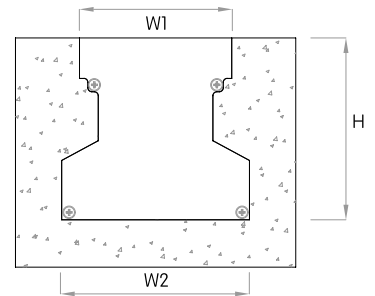

Wallwasher

MOUNTING FLEXIBILITY

SURFACE MOUNTED

Actual
 L= 24¹/₂" | 36⁵/₁₆" | 48¹/₈" | 59⁵/₁₆" |
 Continuous runs
 W= 2¹³/₁₆"
 H= 3⁹/₁₆"

RECESSED WITH TRIM

 (L-¹³/₁₆" x W-¹³/₁₆")

Actual
 L= 13³/₁₆" | 25" | 36¹³/₁₆" |
 48⁵/₈" | 60⁷/₁₆" |
 Continuous runs
 W= 3⁷/₁₆"
 H= 3⁹/₁₆"

MOUNTING FLEXIBILITY

RECESSED TRIMLESS

 (L+1/16" x W+1/16")

Actual
 L= 24^{5/8}" | 36^{3/8}" | 48^{1/4}" | 60" |
 Continuous runs
 W= 2^{15/16}"
 H= 3^{11/16}"

INGROUND

Actual
 L= 12^{13/16}" | 24^{5/8}" | 36^{7/16}" |
 48^{1/4}" | 60" |
 Continuous runs
 W1= 3" | W2= 3^{3/4}"
 H= 3^{5/8}"

MOUNTING FLEXIBILITY

PENDANT

Actual
 L= 24¹/₂" | 36⁵/₁₆" | 48¹/₈" | 59¹⁵/₁₆" |
 Continuous runs
 W= 2¹³/₁₆"
 H= 3⁹/₁₆"
 X= 59"

WALL MOUNTED

Actual
 L= 24¹/₂" | 36⁵/₁₆" | 48¹/₈" | 59¹⁵/₁₆" |
 Continuous runs
 W= 2¹³/₁₆"
 H= 3⁹/₁₆"

DIM-TO-WARM 3000K-1800K		3000K
D	12.5W	790lm
W	18W	1087lm

TUNABLE WHITE 2700K-5000K		2700K	5000K
U	12W	297lm	334lm
A	22W	500lm	551lm

DIMENSIONS TABLE

		12"		24"		36"		48"		60"				
Height		Width		Actual Length		Actual Length		Actual Length		Actual Length				
	mm	inch	mm	inch	mm	inch	mm	inch	mm	inch	mm	inch		
Surface Mounted	91	3 9/16	72	2 13/16			623	24 1/2	923	36 5/16	1223	48 1/8	1523	59 15/16
Recessed with Trim	91	3 9/16	88	3 7/16	335	13 3/16	635	25	935	36 13/16	1235	48 5/8	1535	60 7/16
Recessed Trimless	93	3 11/16	75	2 15/16			625	24 5/8	925	36 3/8	1225	48 1/4	1525	60
Pendant	91	3 9/16	72	2 13/16			623	24 1/2	923	36 5/16	1223	48 1/8	1523	59 15/16
Inground (with housing)	92	3 5/8	95	3 3/4	325	12 13/16	625	24 5/8	925	36 7/16	1225	48 1/4	1525	60
Wall Mounted	91	3 9/16	72	2 13/16			623	24 1/2	923	36 5/16	1223	48 1/8	1523	59 15/16