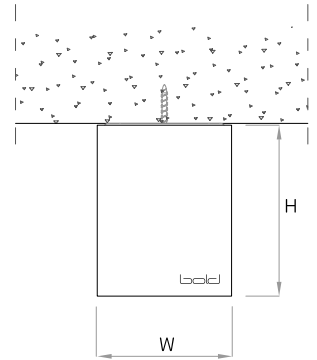

## BAFFLED WALLGRAZER

Billet wallgrazer delivers maximum performance for emphasizing textured and rough vertical surfaces. The standard output illuminates walls up to 355mm-0mm with outstanding transversal and longitudinal glare control.

15° Wallgrazer

**MOUNTING FLEXIBILITY**  
Per Millimeter

**SURFACE MOUNTED**

Actual (mm)  
L= 622 | 922 | 1222 | 1522 |  
Continuous runs  
W= 72  
H= 91

**RECESSED WITH TRIM**

 (L-20 x W-20)

Actual (mm)  
L= 334 | 634 | 934 | 1234 |  
1534 | Continuous runs  
W= 80  
H= 91