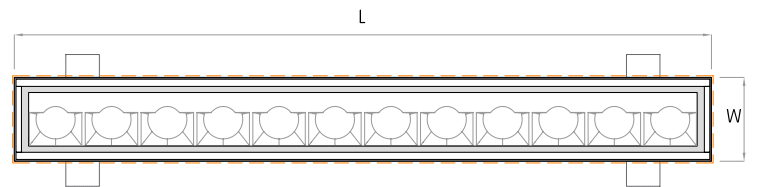

(L+1.6 x W+1.6)

Actual (mm)
L= 624 | 924 | 1224 | 1524 |
Continuous runs
W= 75
H= 97