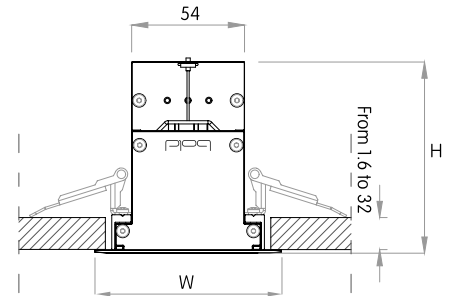

15° Wallgrazer

**MOUNTING FLEXIBILITY**  
Per Millimeter

**SURFACE MOUNTED**

Actual (mm)  
L= 622 | 922 | 1222 | 1522 |  
Continuous runs  
W= 72  
H= 91

**RECESSED WITH TRIM**

 (L-20 x W-20)

Actual (mm)  
L= 334 | 634 | 934 | 1234 |  
1534 | Continuous runs  
W= 80  
H= 91

**MOUNTING FLEXIBILITY**  
Per Millimeter

**RECESSED TRIMLESS**

 (L+1.6 x W+1.6)

Actual (mm)  
L= 624 | 924 | 1224 | 1524 |  
Continuous runs  
W= 75  
H= 97

**INGROUND**

Actual (mm)  
L= 325 | 625 | 925 | 1225 |  
1525 | Continuous runs  
W1= 77 | W2= 95  
H= 92

## DIMENSIONS TABLE

		12"		24"		36"		48"		60"					
		Height		Width		Actual Length									
		mm	inch	mm	inch	mm	inch	mm	inch	mm	inch	mm	inch		
<b>Surface Mounted</b>		91	3 9/16	72	2 13/16			622	24 1/2	922	36 5/16	1222	48 1/8	1522	59 15/16
<b>Recessed with Trim</b>		91	3 9/16	88	3 7/16	335	13 3/16	634	25	934	36 13/16	1234	48 5/8	1534	60 7/16
<b>Recessed Trimless</b>		97	3 13/16	75	2 15/16			624	24 5/8	924	36 3/8	1224	48 1/4	1524	60
<b>Pendant</b>		91	3 9/16	72	2 13/16			622	24 1/2	922	36 5/16	1222	48 1/8	1522	59 15/16
<b>Inground (with housing)</b>		92	3 5/8	95	3 3/4	325	12 13/16	625	24 5/8	925	36 7/16	1225	48 1/4	1525	60
<b>Wall Mounted</b>		91	3 9/16	72	2 13/16			622	24 1/2	922	36 5/16	1222	48 1/8	1522	59 15/16