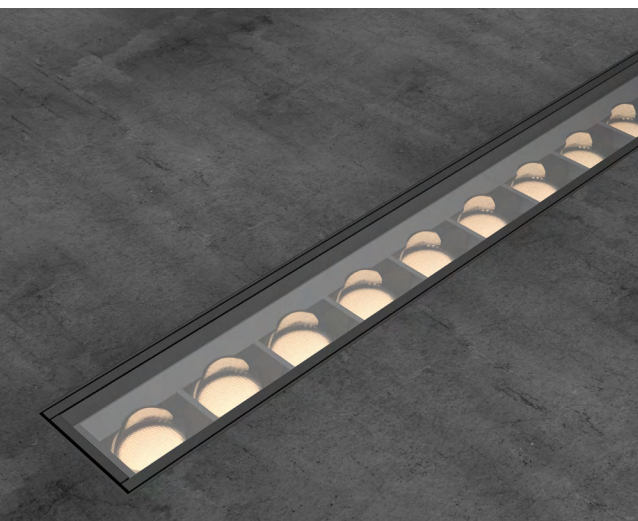

MOUNTING FLEXIBILITY
Per Millimeter

RECESSED TRIMLESS

(L+1.6 x W+1.6)

Actual (mm)
L= 624 | 924 | 1224 | 1524 |
Continuous runs
W= 75
H= 97

INGROUND

Actual (mm)
L= 325 | 625 | 925 | 1225 |
1525 | Continuous runs
W1= 77 | W2= 95
H= 92