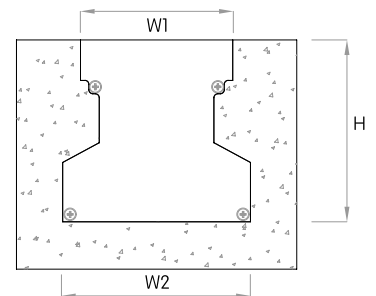

**MOUNTING FLEXIBILITY**  
Per Millimeter

**RECESSED TRIMLESS**

 (L+1.6 x W+1.6)

Actual (mm)  
L= 624 | 924 | 1224 | 1524 |  
Continuous runs  
W= 75  
H= 97

**INGROUND**

Actual (mm)  
L= 325 | 625 | 925 | 1225 |  
1525 | Continuous runs  
W1= 77 | W2= 95  
H= 92

## DIMENSIONS TABLE

		12"		24"		36"		48"		60"					
		Height		Width		Actual Length									
		mm	inch	mm	inch	mm	inch	mm	inch	mm	inch	mm	inch		
<b>Surface Mounted</b>		91	3 9/16	72	2 13/16			622	24 1/2	922	36 5/16	1222	48 1/8	1522	59 15/16
<b>Recessed with Trim</b>		91	3 9/16	88	3 7/16	335	13 3/16	634	25	934	36 13/16	1234	48 5/8	1534	60 7/16
<b>Recessed Trimless</b>		97	3 13/16	75	2 15/16			624	24 5/8	924	36 3/8	1224	48 1/4	1524	60
<b>Pendant</b>		91	3 9/16	72	2 13/16			622	24 1/2	922	36 5/16	1222	48 1/8	1522	59 15/16
<b>Inground (with housing)</b>		92	3 5/8	95	3 3/4	325	12 13/16	625	24 5/8	925	36 7/16	1225	48 1/4	1525	60
<b>Wall Mounted</b>		91	3 9/16	72	2 13/16			622	24 1/2	922	36 5/16	1222	48 1/8	1522	59 15/16