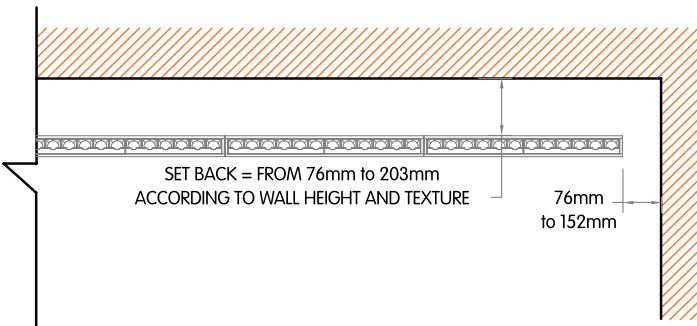

Billet wallgrazer delivers maximum performance for emphasizing textured and rough vertical surfaces. The standard output illuminates walls up to 355mm-0mm with outstanding transversal and longitudinal glare control.

15° Wallgrazer