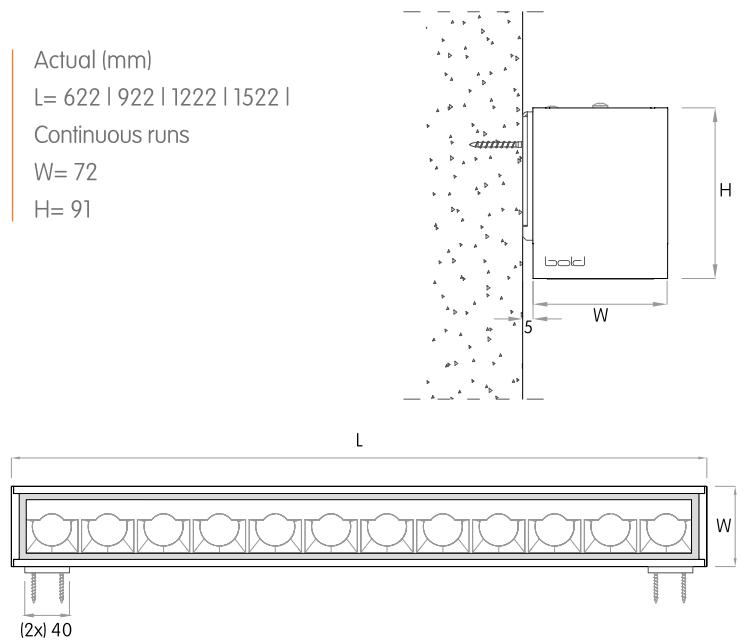

**MOUNTING FLEXIBILITY**  
Per Millimeter

**RECESSED TRIMLESS**

 (L+1.6 x W+1.6)

Actual (mm)  
L= 624 | 924 | 1224 | 1524 |  
Continuous runs  
W= 75  
H= 97

**INGROUND**

Actual (mm)  
L= 325 | 625 | 925 | 1225 |  
1525 | Continuous runs  
W1= 77 | W2= 95  
H= 92

**MOUNTING FLEXIBILITY**  
Per Millimeter

**PENDANT**

Actual (mm)  
L= 622 | 922 | 1222 | 1522 |  
Continuous runs  
W= 72  
H= 91  
X= 1500

**WALL MOUNTED**

Actual (mm)  
L= 622 | 922 | 1222 | 1522 |  
Continuous runs  
W= 72  
H= 91

## DIMENSIONS TABLE

		12"		24"		36"		48"		60"					
		Height		Width		Actual Length									
		mm	inch	mm	inch	mm	inch	mm	inch	mm	inch	mm	inch		
<b>Surface Mounted</b>		91	3 9/16	72	2 13/16			622	24 1/2	922	36 5/16	1222	48 1/8	1522	59 15/16
<b>Recessed with Trim</b>		91	3 9/16	88	3 7/16	335	13 3/16	634	25	934	36 13/16	1234	48 5/8	1534	60 7/16
<b>Recessed Trimless</b>		97	3 13/16	75	2 15/16			624	24 5/8	924	36 3/8	1224	48 1/4	1524	60
<b>Pendant</b>		91	3 9/16	72	2 13/16			622	24 1/2	922	36 5/16	1222	48 1/8	1522	59 15/16
<b>Inground (with housing)</b>		92	3 5/8	95	3 3/4	325	12 13/16	625	24 5/8	925	36 7/16	1225	48 1/4	1525	60
<b>Wall Mounted</b>		91	3 9/16	72	2 13/16			622	24 1/2	922	36 5/16	1222	48 1/8	1522	59 15/16