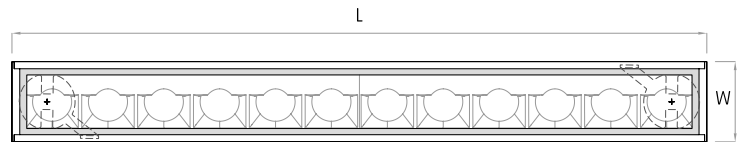

15° Wallgrazer

**MOUNTING FLEXIBILITY**  
Per Millimeter

**SURFACE MOUNTED**

Actual (mm)  
L= 622 | 922 | 1222 | 1522 |  
Continuous runs  
W= 72  
H= 91

**RECESSED WITH TRIM**

 (L-20 x W-20)

Actual (mm)  
L= 334 | 634 | 934 | 1234 |  
1534 | Continuous runs  
W= 80  
H= 91