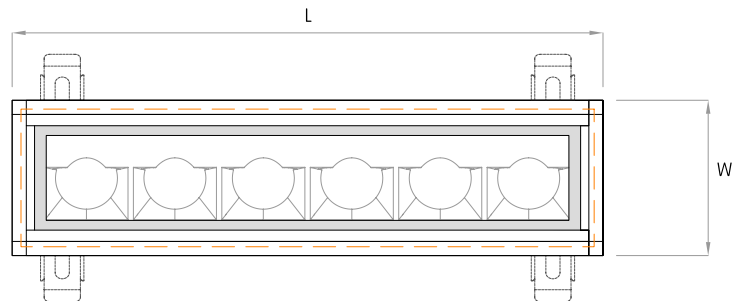

15° Wallgrazer

**MOUNTING FLEXIBILITY**  
Per Millimeter

**SURFACE MOUNTED**

Actual (mm)  
L= 622 | 922 | 1222 | 1522 |  
Continuous runs  
W= 72  
H= 91

**RECESSED WITH TRIM**

 (L-20 x W-20)

Actual (mm)  
L= 334 | 634 | 934 | 1234 |  
1534 | Continuous runs  
W= 80  
H= 91