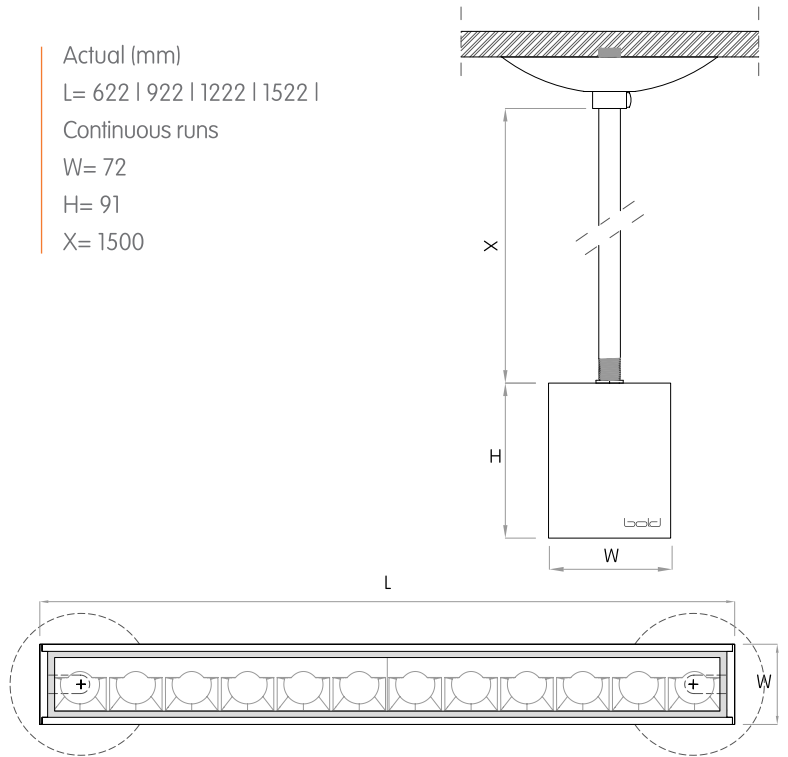

Actual (mm)
L= 622 | 922 | 1222 | 1522 |
Continuous runs
W= 72
H= 91
X= 1500