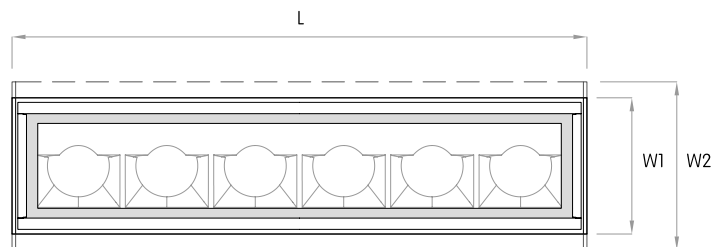

**MOUNTING FLEXIBILITY**  
Per Millimeter

**RECESSED TRIMLESS**

 (L+1.6 x W+1.6)

Actual (mm)  
L= 624 | 924 | 1224 | 1524 |  
Continuous runs  
W= 75  
H= 97

**INGROUND**

Actual (mm)  
L= 325 | 625 | 925 | 1225 |  
1525 | Continuous runs  
W1= 77 | W2= 95  
H= 92

## DIMENSIONS TABLE

		12"		24"		36"		48"		60"					
		Height		Width		Actual Length									
		mm	inch	mm	inch	mm	inch	mm	inch	mm	inch	mm	inch		
<b>Surface Mounted</b>		91	3 9/16	72	2 13/16			622	24 1/2	922	36 5/16	1222	48 1/8	1522	59 15/16
<b>Recessed with Trim</b>		91	3 9/16	88	3 7/16	335	13 3/16	634	25	934	36 13/16	1234	48 5/8	1534	60 7/16
<b>Recessed Trimless</b>		97	3 13/16	75	2 15/16			624	24 5/8	924	36 3/8	1224	48 1/4	1524	60
<b>Pendant</b>		91	3 9/16	72	2 13/16			622	24 1/2	922	36 5/16	1222	48 1/8	1522	59 15/16
<b>Inground (with housing)</b>		92	3 5/8	95	3 3/4	325	12 13/16	625	24 5/8	925	36 7/16	1225	48 1/4	1525	60
<b>Wall Mounted</b>		91	3 9/16	72	2 13/16			622	24 1/2	922	36 5/16	1222	48 1/8	1522	59 15/16