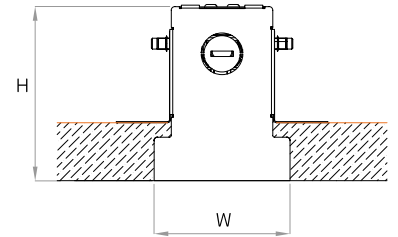

(L+1.6 x W+1.6)

Actual (mm)
L= 624 | 924 | 1224 | 1524 |
Continuous runs
W= 75
H= 97