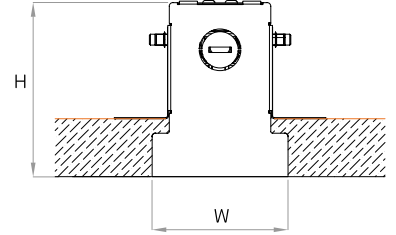

Wallwasher

**MOUNTING FLEXIBILITY**  
Per Millimeter

**SURFACE MOUNTED**

Actual (mm)  
L= 622 | 922 | 1222 | 1522 |  
Continuous runs  
W= 72  
H= 91

**RECESSED WITH TRIM**

 (L-20 x W-20)

Actual (mm)  
L= 334 | 634 | 934 | 1234 |  
1534 | Continuous runs  
W= 80  
H= 91

**MOUNTING FLEXIBILITY**  
Per Millimeter

**RECESSED TRIMLESS**

 (L+1.6 x W+1.6)

Actual (mm)  
L= 624 | 924 | 1224 | 1524 |  
Continuous runs  
W= 75  
H= 97

**INGROUND**

Actual (mm)  
L= 325 | 625 | 925 | 1225 |  
1525 | Continuous runs  
W1= 77 | W2= 95  
H= 92