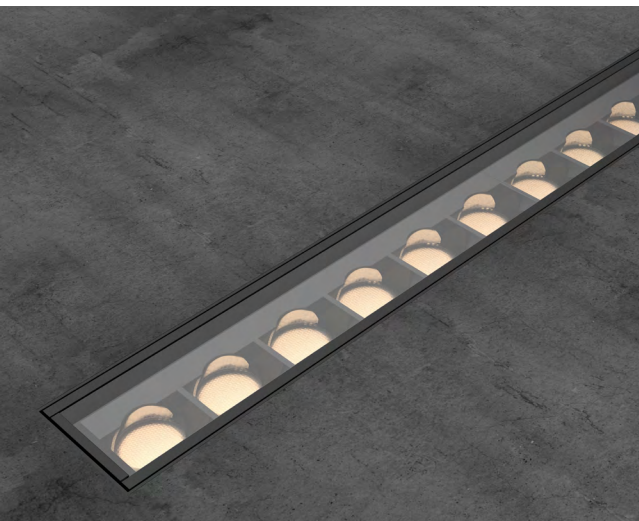

MOUNTING FLEXIBILITY
Per Millimeter

RECESSED TRIMLESS

(L+1.6 x W+1.6)

Actual (mm)
L= 624 | 924 | 1224 | 1524 |
Continuous runs
W= 75
H= 97

INGROUND

Actual (mm)
L= 325 | 625 | 925 | 1225 |
1525 | Continuous runs
W1= 77 | W2= 95
H= 92