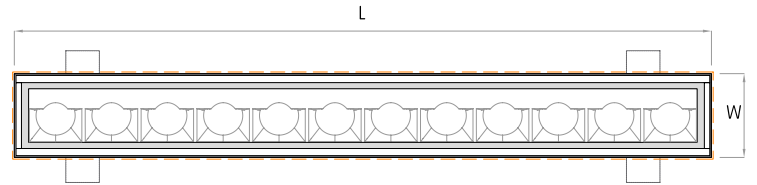

(L+1.6 x W+1.6)

Actual (mm)
L= 624 | 924 | 1224 | 1524 |
Continuous runs
W= 75
H= 97