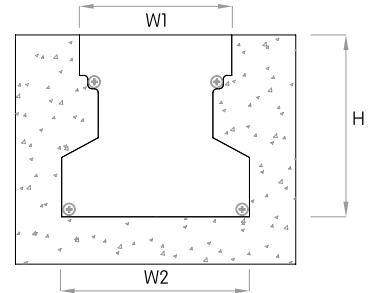

**MOUNTING FLEXIBILITY**  
Per Millimeter

**RECESSED TRIMLESS**

 (L+1.6 x W+1.6)

Actual (mm)  
L= 624 | 924 | 1224 | 1524 |  
Continuous runs  
W= 75  
H= 97

**INGROUND**

Actual (mm)  
L= 325 | 625 | 925 | 1225 |  
1525 | Continuous runs  
W1= 77 | W2= 95  
H= 92

## DIMENSIONS TABLE

		12"		24"		36"		48"		60"				
		Height		Width		Actual Length								
Surface Mounted	mm	inch	mm	inch	mm	inch	mm	inch	mm	inch	mm	inch	mm	inch
		91	3 9/16	72	2 13/16			622	24 1/2	922	36 5/16	1222	48 1/8	1522
Recessed with Trim	91	3 9/16	88	3 7/16	335	13 3/16	634	25	934	36 13/16	1234	48 5/8	1534	60 7/16
Recessed Trimless	97	3 13/16	75	2 15/16			624	24 5/8	924	36 3/8	1224	48 1/4	1524	60
Pendant	91	3 9/16	72	2 13/16			622	24 1/2	922	36 5/16	1222	48 1/8	1522	59 15/16
Inground (with housing)	92	3 5/8	95	3 3/4	325	12 13/16	625	24 5/8	925	36 7/16	1225	48 1/4	1525	60
Wall Mounted	91	3 9/16	72	2 13/16			622	24 1/2	922	36 5/16	1222	48 1/8	1522	59 15/16