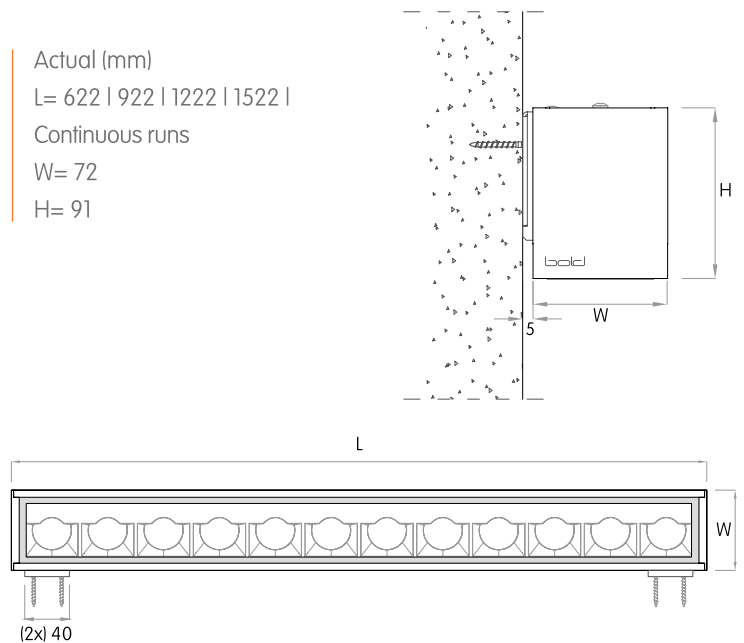

**MOUNTING FLEXIBILITY**  
Per Millimeter

**RECESSED TRIMLESS**

 (L+1.6 x W+1.6)

Actual (mm)  
L= 624 | 924 | 1224 | 1524 |  
Continuous runs  
W= 75  
H= 97

**INGROUND**

Actual (mm)  
L= 325 | 625 | 925 | 1225 |  
1525 | Continuous runs  
W1= 77 | W2= 95  
H= 92

**MOUNTING FLEXIBILITY**  
Per Millimeter

**PENDANT**

Actual (mm)  
L= 622 | 922 | 1222 | 1522 |  
Continuous runs  
W= 72  
H= 91  
X= 1500

**WALL MOUNTED**

Actual (mm)  
L= 622 | 922 | 1222 | 1522 |  
Continuous runs  
W= 72  
H= 91

## DIMENSIONS TABLE

		12"		24"		36"		48"		60"				
		Height		Width		Actual Length								
Surface Mounted	mm	inch	mm	inch	mm	inch	mm	inch	mm	inch	mm	inch	mm	inch
		91	3 9/16	72	2 13/16			622	24 1/2	922	36 5/16	1222	48 1/8	1522
Recessed with Trim	91	3 9/16	88	3 7/16	335	13 3/16	634	25	934	36 13/16	1234	48 5/8	1534	60 7/16
Recessed Trimless	97	3 13/16	75	2 15/16			624	24 5/8	924	36 3/8	1224	48 1/4	1524	60
Pendant	91	3 9/16	72	2 13/16			622	24 1/2	922	36 5/16	1222	48 1/8	1522	59 15/16
Inground (with housing)	92	3 5/8	95	3 3/4	325	12 13/16	625	24 5/8	925	36 7/16	1225	48 1/4	1525	60
Wall Mounted	91	3 9/16	72	2 13/16			622	24 1/2	922	36 5/16	1222	48 1/8	1522	59 15/16