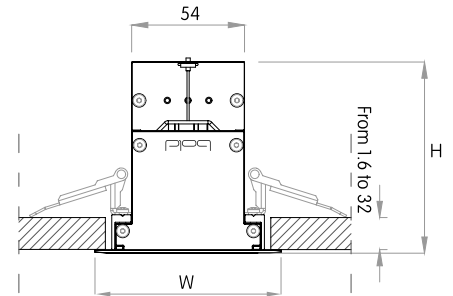

Wallwasher

**MOUNTING FLEXIBILITY**  
Per Millimeter

**SURFACE MOUNTED**

Actual (mm)  
L= 622 | 922 | 1222 | 1522 |  
Continuous runs  
W= 72  
H= 91

**RECESSED WITH TRIM**

 (L-20 x W-20)

Actual (mm)  
L= 334 | 634 | 934 | 1234 |  
1534 | Continuous runs  
W= 80  
H= 91

**MOUNTING FLEXIBILITY**  
Per Millimeter

**RECESSED TRIMLESS**

 (L+1.6 x W+1.6)

Actual (mm)  
L= 624 | 924 | 1224 | 1524 |  
Continuous runs  
W= 75  
H= 97

**INGROUND**

Actual (mm)  
L= 325 | 625 | 925 | 1225 |  
1525 | Continuous runs  
W1= 77 | W2= 95  
H= 92

## DIMENSIONS TABLE

		12"		24"		36"		48"		60"				
		Height		Width		Actual Length								
Surface Mounted	mm	inch	mm	inch	mm	inch	mm	inch	mm	inch	mm	inch	mm	inch
		91	3 9/16	72	2 13/16			622	24 1/2	922	36 5/16	1222	48 1/8	1522
Recessed with Trim	91	3 9/16	88	3 7/16	335	13 3/16	634	25	934	36 13/16	1234	48 5/8	1534	60 7/16
Recessed Trimless	97	3 13/16	75	2 15/16			624	24 5/8	924	36 3/8	1224	48 1/4	1524	60
Pendant	91	3 9/16	72	2 13/16			622	24 1/2	922	36 5/16	1222	48 1/8	1522	59 15/16
Inground (with housing)	92	3 5/8	95	3 3/4	325	12 13/16	625	24 5/8	925	36 7/16	1225	48 1/4	1525	60
Wall Mounted	91	3 9/16	72	2 13/16			622	24 1/2	922	36 5/16	1222	48 1/8	1522	59 15/16