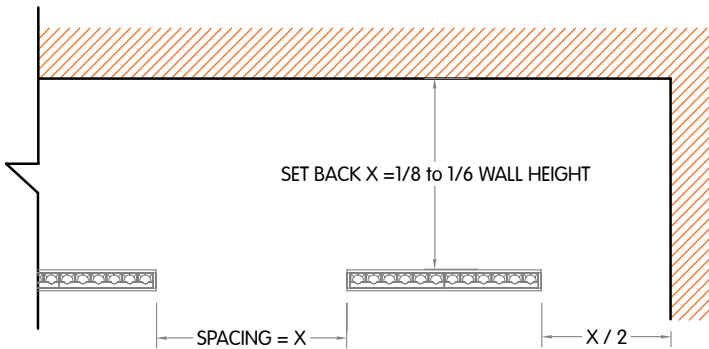

Billet wallwash provides even illumination of vertical surfaces with a flexible setback of 1/8 to 1/6 of the wall height. This optic is ideal for washing large areas where exceptional uniformity is required.

Wallwasher