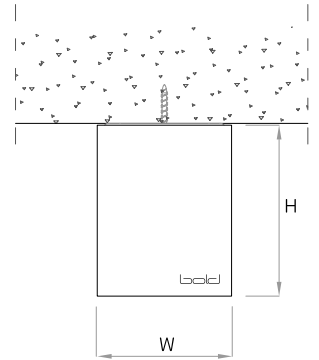

### BAFFLED WALLWASHER

Billet wallwash provides even illumination of vertical surfaces with a flexible setback of 1/8 to 1/6 of the wall height. This optic is ideal for washing large areas where exceptional uniformity is required.

Wallwasher

**MOUNTING FLEXIBILITY**  
Per Millimeter

**SURFACE MOUNTED**

Actual (mm)  
L= 622 | 922 | 1222 | 1522 |  
Continuous runs  
W= 72  
H= 91

**RECESSED WITH TRIM**

 (L-20 x W-20)

Actual (mm)  
L= 334 | 634 | 934 | 1234 |  
1534 | Continuous runs  
W= 80  
H= 91

## DIMENSIONS TABLE

		12"		24"		36"		48"		60"				
		Height		Width		Actual Length								
Surface Mounted	mm	inch	mm	inch	mm	inch	mm	inch	mm	inch	mm	inch	mm	inch
		91	3 9/16	72	2 13/16			622	24 1/2	922	36 5/16	1222	48 1/8	1522
Recessed with Trim	91	3 9/16	88	3 7/16	335	13 3/16	634	25	934	36 13/16	1234	48 5/8	1534	60 7/16
Recessed Trimless	97	3 13/16	75	2 15/16			624	24 5/8	924	36 3/8	1224	48 1/4	1524	60
Pendant	91	3 9/16	72	2 13/16			622	24 1/2	922	36 5/16	1222	48 1/8	1522	59 15/16
Inground (with housing)	92	3 5/8	95	3 3/4	325	12 13/16	625	24 5/8	925	36 7/16	1225	48 1/4	1525	60
Wall Mounted	91	3 9/16	72	2 13/16			622	24 1/2	922	36 5/16	1222	48 1/8	1522	59 15/16