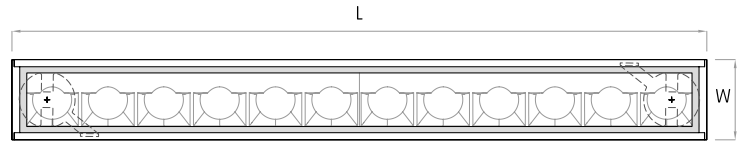

Wallwasher

**MOUNTING FLEXIBILITY**  
Per Millimeter

**SURFACE MOUNTED**

Actual (mm)  
L= 622 | 922 | 1222 | 1522 |  
Continuous runs  
W= 72  
H= 91

**RECESSED WITH TRIM**

 (L-20 x W-20)

Actual (mm)  
L= 334 | 634 | 934 | 1234 |  
1534 | Continuous runs  
W= 80  
H= 91