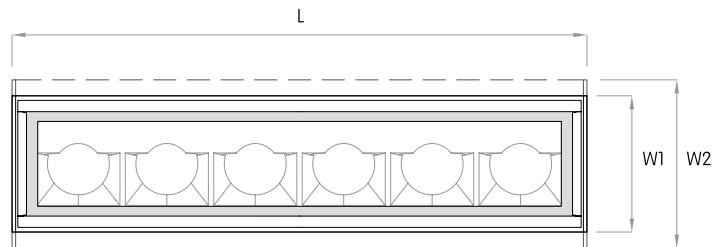

**MOUNTING FLEXIBILITY**  
Per Millimeter

**RECESSED TRIMLESS**

 (L+1.6 x W+1.6)

Actual (mm)  
L= 624 | 924 | 1224 | 1524 |  
Continuous runs  
W= 75  
H= 97

**INGROUND**

Actual (mm)  
L= 325 | 625 | 925 | 1225 |  
1525 | Continuous runs  
W1= 77 | W2= 95  
H= 92

## DIMENSIONS TABLE

		12"		24"		36"		48"		60"				
		Height		Width		Actual Length								
Surface Mounted	mm	inch	mm	inch	mm	inch	mm	inch	mm	inch	mm	inch	mm	inch
		91	3 9/16	72	2 13/16			622	24 1/2	922	36 5/16	1222	48 1/8	1522
Recessed with Trim	91	3 9/16	88	3 7/16	335	13 3/16	634	25	934	36 13/16	1234	48 5/8	1534	60 7/16
Recessed Trimless	97	3 13/16	75	2 15/16			624	24 5/8	924	36 3/8	1224	48 1/4	1524	60
Pendant	91	3 9/16	72	2 13/16			622	24 1/2	922	36 5/16	1222	48 1/8	1522	59 15/16
Inground (with housing)	92	3 5/8	95	3 3/4	325	12 13/16	625	24 5/8	925	36 7/16	1225	48 1/4	1525	60
Wall Mounted	91	3 9/16	72	2 13/16			622	24 1/2	922	36 5/16	1222	48 1/8	1522	59 15/16