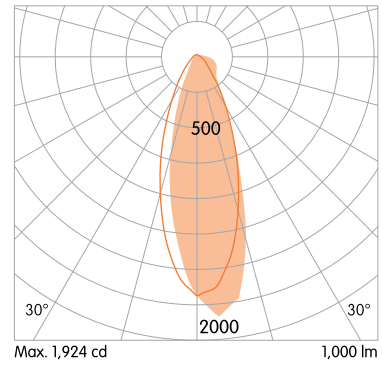

Billet wallwash provides even illumination of vertical surfaces with a flexible setback of 1/8 to 1/6 of the wall height. This optic is ideal for washing large areas where exceptional uniformity is required.

Wallwasher