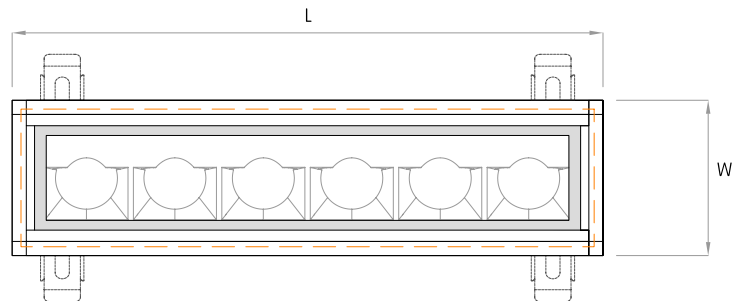

Wallwasher

**MOUNTING FLEXIBILITY**  
Per Millimeter

**SURFACE MOUNTED**

Actual (mm)  
L= 622 | 922 | 1222 | 1522 |  
Continuous runs  
W= 72  
H= 91

**RECESSED WITH TRIM**

 (L-20 x W-20)

Actual (mm)  
L= 334 | 634 | 934 | 1234 |  
1534 | Continuous runs  
W= 80  
H= 91