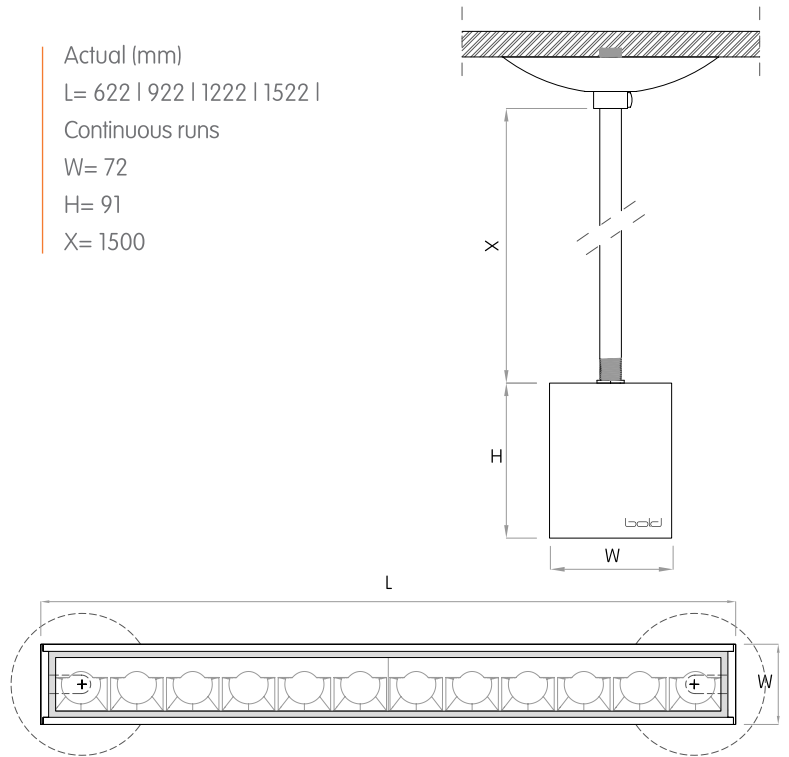

Actual (mm)
L= 622 | 922 | 1222 | 1522 |
Continuous runs
W= 72
H= 91
X= 1500