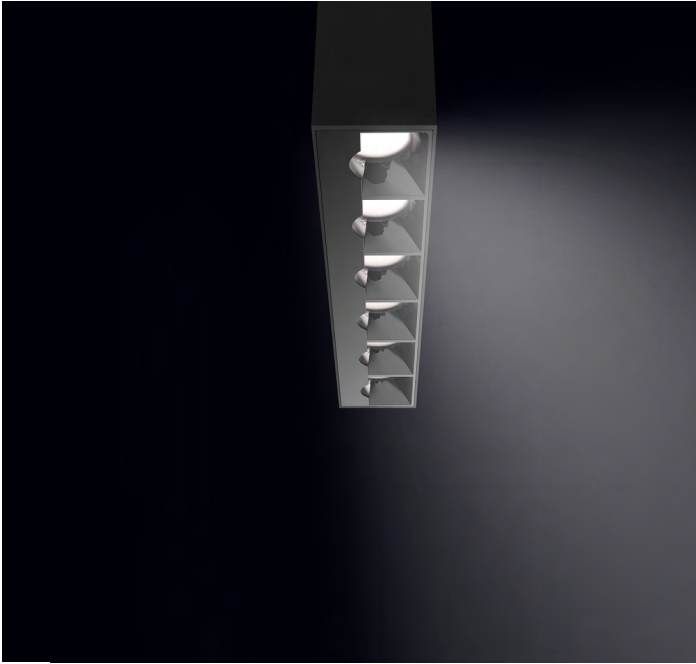

# BILLET

WALLWASHER REMOTE - WET LOCATION

**bold**  
lighting

The Billet family of products allows you to achieve uniformity throughout indoor and outdoor spaces while maintaining the same optical performance, light consistency, and overall aesthetics.

The Billet Wallwasher delivers unmatched vertical illumination with virtually zero glare. The Billet confidently delivers a flawless light distribution and a beautifully finished product.

### BAFFLED WALLWASHER

Billet wallwash provides even illumination of vertical surfaces with a flexible setback of 1/8 to 1/6 of the wall height. This optic is ideal for washing large areas where exceptional uniformity is required.