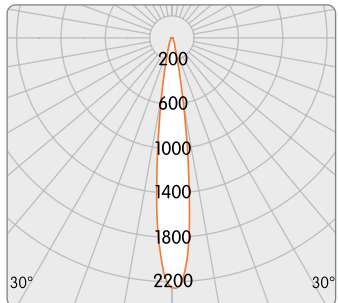

REMODEL HOUSING

NON-IC HOUSING

IC HOUSING & AIRTIGHT

OPTICAL FLEXIBILITY

Photometric data: Fixed and Adjustable Polar Curves

GHOST NARROW BEAM

Narrow 10°

Max. 2,350 cd 1,000 lm

The narrow 10° beam is ideal for high-ceiling applications and for emphasizing texture on vertical surfaces and architectural elements.

GHOST MEDIUM BEAM

Medium 24°

Max. 2,055 cd 870 lm

The medium 24° beam is a versatile distribution that works in a wide range of applications and spaces. This optic is a nice balance between light punch and ambient uniformity.

GHOST FLOOD BEAM

Flood 36°

Max. 1,530 cd 870 lm

A 36° flood beam is the optimal option for achieving efficient ambient lighting with excellent uniformity and very low glare.

Photometric data: Wallwash Polar Curve