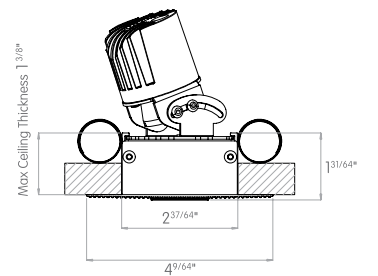

MOUNTING FLEXIBILITY

FIXED WITH TRIM

TOP VIEW

FRONT VIEW

FIXED TRIMLESS

TOP VIEW

FRONT VIEW

ADJUSTABLE WITH TRIM

TOP VIEW

FRONT VIEW

ADJUSTABLE TRIMLESS

TOP VIEW

FRONT VIEW

DELIVERED LUMEN OUTPUT

Output	Watts	CRI +90			
APPLICATION	4W	2700K	3000K	3500K	4000K
Wallwash	4W	300lm	320lm	330lm	340lm
Fixed Downlight	4W	320lm	335lm	350lm	360lm
Adjustable Downlight	4W	320lm	335lm	350lm	360lm
	8W	2700K	3000K	3500K	4000K
Wallwash	8W	580lm	600lm	630lm	640lm
Fixed Downlight	8W	630lm	650lm	680lm	700lm
Adjustable Downlight	8W	630lm	650lm	680lm	700lm