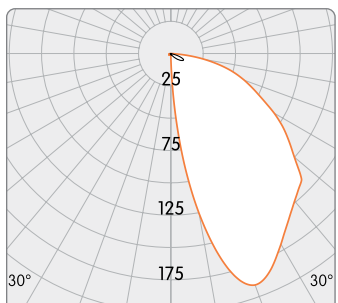

REMODEL HOUSING

NON-IC HOUSING

IC HOUSING & AIRTIGHT

OPTICAL FLEXIBILITY

Photometric data: Fixed and Adjustable Polar Curves

GHOST NARROW BEAM

Narrow 10°

Max. 2,350 cd 1,000 lm

The narrow 10° beam is ideal for high-ceiling applications and for emphasizing texture on vertical surfaces and architectural elements.

GHOST MEDIUM BEAM

Medium 24°

Max. 2,055 cd 870 lm

The medium 24° beam is a versatile distribution that works in a wide range of applications and spaces. This optic is a nice balance between light punch and ambient uniformity.

GHOST FLOOD BEAM

Flood 36°

Max. 1,530 cd 870 lm

A 36° flood beam is the optimal option for achieving efficient ambient lighting with excellent uniformity and very low glare.

Photometric data: Wallwash Polar Curve

GHOST ONE SIDE WALLWASH

One side Wallwash

Max. 190 cd 500 lm

GHOST DOUBLE SIDE WALLWASH

Double side Wallwash

Max. 190 cd 500 lm

Ghost wallwash provides even illumination of vertical surfaces. This optic is ideal for washing large areas where exceptional uniformity is required.