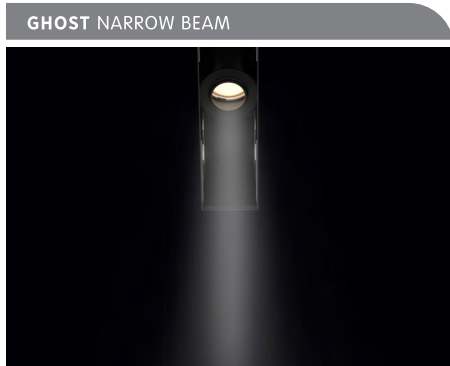

OPTICAL FLEXIBILITY

Photometric data: Fixed and Adjustable Polar Curves

GHOST NARROW BEAM

Narrow 10°