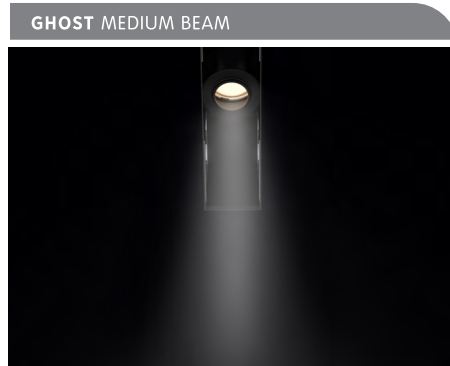

ghost

INTANGIBLE PRESENCE

by

bold

The cutsheet part number configurator will not function properly when using a PDF browser. Please use it with PDF software on your computer.

Ghost is a unique optical lighting system designed to disappear in a narrow 1" slot. The optics are deeply regressed to give the impression of a slim void and the mud flange provides a trimless integration in gypsum ceilings, also available with trim option. Ghost relies on indirect light reflectors and double focus lens technology to achieve glare-free optics. It offers an infinite number of optical iterations allowing transitions from a fixed downlight to an adjustable downlight, to a single wallwash and even to a double wallwash. All these optics are integrated into a compact slot for an outstanding quiet lighting effect.

- Discreet and regressed source of light
- UGR <10
- Multi-Optics configurations
- Fixed Downlight, Wallwash, and Adjustable Accent from a 30mm Slot
- Unobstructed complete beams even with 40° tilt

PRODUCT CONFIGURATION :

The narrow 10° beam is ideal for high-ceiling applications and for emphasizing texture on vertical surfaces and architectural elements.

GHOST MEDIUM BEAM

Medium 24°

Max. 2,055 cd 870 lm

The medium 24° beam is a versatile distribution that works in a wide range of applications and spaces. This optic is a nice balance between light punch and ambient uniformity.

GHOST FLOOD BEAM

Flood 36°

Max. 1,530 cd 870 lm

A 36° flood beam is the optimal option for achieving efficient ambient lighting with excellent uniformity and very low glare.

Photometric data: Wallwash Polar Curve