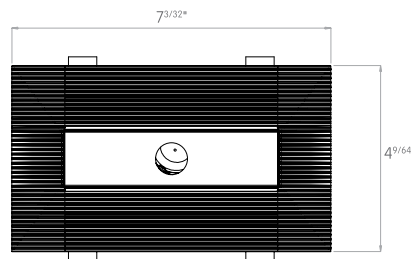

ADJUSTABLE TRIMLESS

TOP VIEW