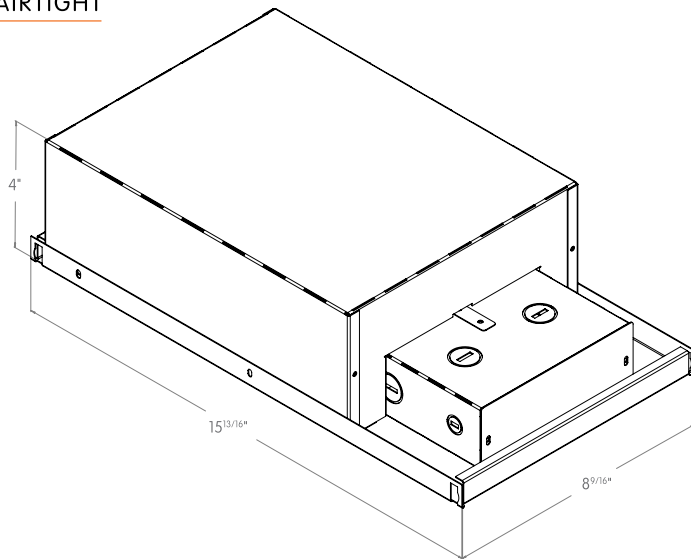

REMODEL HOUSING

NON-IC HOUSING

IC HOUSING & AIRTIGHT

OPTICAL FLEXIBILITY

Photometric data: Fixed and Adjustable Polar Curves

GHOST NARROW BEAM

Narrow 10°

Max. 2,350 cd 1,000 lm