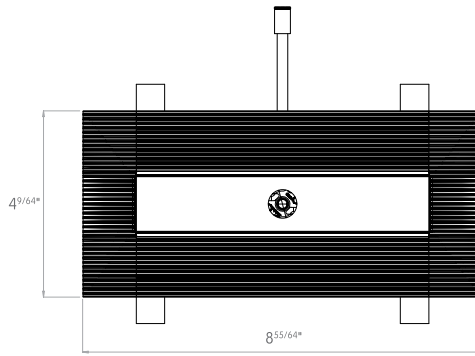

ghost

INTANGIBLE PRESENCE

by

bold

The cutsheet part number configurator will not function properly when using a PDF browser. Please use it with PDF software on your computer.

Ghost is a unique optical lighting system designed to disappear in a narrow 1" slot. The optics are deeply regressed to give the impression of a slim void and the mud flange provides a trimless integration in gypsum ceilings, also available with trim option. Ghost relies on indirect light reflectors and double focus lens technology to achieve glare-free optics. It offers an infinite number of optical iterations allowing transitions from a fixed downlight to an adjustable downlight, to a single wallwash and even to a double wallwash. All these optics are integrated into a compact slot for an outstanding quiet lighting effect.

GHOST ONE SIDE WALLWASH

One side Wallwash

Max. 190 cd 500 lm

GHOST DOUBLE SIDE WALLWASH

Double side Wallwash

Max. 190 cd 500 lm

Ghost wallwash provides even illumination of vertical surfaces. This optic is ideal for washing large areas where exceptional uniformity is required.

MOUNTING FLEXIBILITY

FIXED WITH TRIM

TOP VIEW

FRONT VIEW

FIXED TRIMLESS

TOP VIEW

FRONT VIEW

ADJUSTABLE WITH TRIM

TOP VIEW

FRONT VIEW

ADJUSTABLE TRIMLESS

TOP VIEW

FRONT VIEW

DELIVERED LUMEN OUTPUT

Output	Watts	CRI +90			
APPLICATION	4W	2700K	3000K	3500K	4000K
Wallwash	4W	300lm	320lm	330lm	340lm
Fixed Downlight	4W	320lm	335lm	350lm	360lm
Adjustable Downlight	4W	320lm	335lm	350lm	360lm
	8W	2700K	3000K	3500K	4000K
Wallwash	8W	580lm	600lm	630lm	640lm
Fixed Downlight	8W	630lm	650lm	680lm	700lm
Adjustable Downlight	8W	630lm	650lm	680lm	700lm