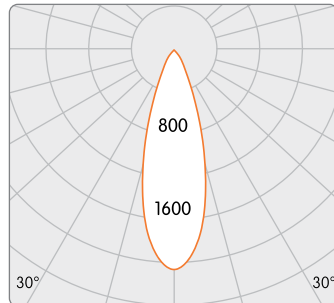

REMODEL HOUSING

NON-IC HOUSING

IC HOUSING & AIRTIGHT

OPTICAL FLEXIBILITY

Photometric data: Fixed and Adjustable Polar Curves

GHOST NARROW BEAM

Narrow 10°

Max. 2,350 cd 1,000 lm

The narrow 10° beam is ideal for high-ceiling applications and for emphasizing texture on vertical surfaces and architectural elements.

GHOST MEDIUM BEAM

Medium 24°

Max. 2,055 cd 870 lm

The medium 24° beam is a versatile distribution that works in a wide range of applications and spaces. This optic is a nice balance between light punch and ambient uniformity.

GHOST FLOOD BEAM

Flood 36°

Max. 1,530 cd 870 lm

A 36° flood beam is the optimal option for achieving efficient ambient lighting with excellent uniformity and very low glare.

Photometric data: Wallwash Polar Curve