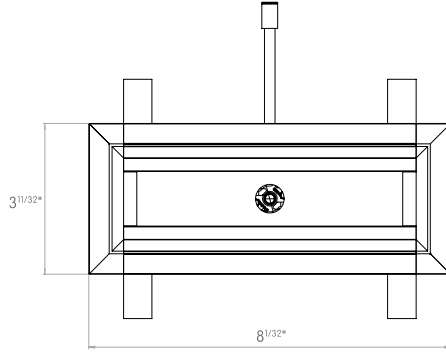

GHOST ONE SIDE WALLWASH

One side Wallwash

Max. 190 cd 500 lm

GHOST DOUBLE SIDE WALLWASH

Double side Wallwash

Max. 190 cd 500 lm

Ghost wallwash provides even illumination of vertical surfaces. This optic is ideal for washing large areas where exceptional uniformity is required.

MOUNTING FLEXIBILITY

FIXED WITH TRIM

TOP VIEW

FRONT VIEW

FIXED TRIMLESS

TOP VIEW

FRONT VIEW

ADJUSTABLE WITH TRIM