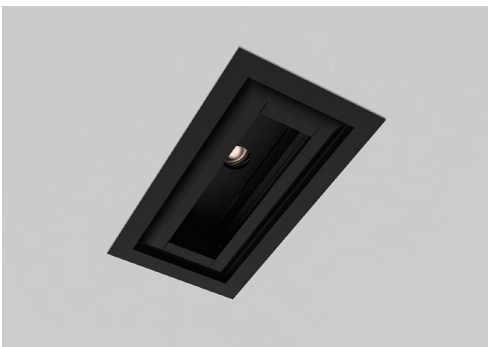

ADJUSTABLE WITH TRIM

TOP VIEW