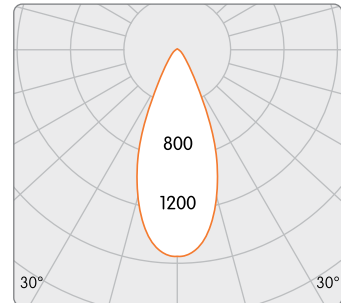

REMODEL HOUSING

NON-IC HOUSING

IC HOUSING & AIRTIGHT

OPTICAL FLEXIBILITY

Photometric data: Fixed and Adjustable Polar Curves

GHOST NARROW BEAM

Narrow 10°

Max. 2,350 cd 1,000 lm

The narrow 10° beam is ideal for high-ceiling applications and for emphasizing texture on vertical surfaces and architectural elements.

GHOST MEDIUM BEAM

Medium 24°

Max. 2,055 cd 870 lm

The medium 24° beam is a versatile distribution that works in a wide range of applications and spaces. This optic is a nice balance between light punch and ambient uniformity.

GHOST FLOOD BEAM

Flood 36°

Max. 1,530 cd 870 lm

A 36° flood beam is the optimal option for achieving efficient ambient lighting with excellent uniformity and very low glare.

Photometric data: Wallwash Polar Curve

GHOST ONE SIDE WALLWASH

One side Wallwash

Max. 190 cd 500 lm

GHOST DOUBLE SIDE WALLWASH

Double side Wallwash

Max. 190 cd 500 lm

Ghost wallwash provides even illumination of vertical surfaces. This optic is ideal for washing large areas where exceptional uniformity is required.