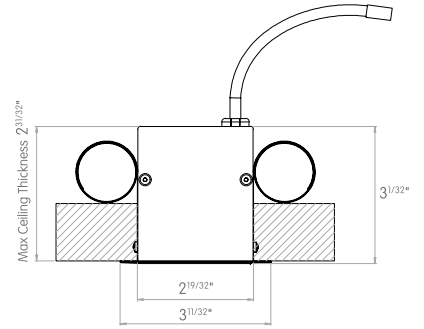

GHOST ONE SIDE WALLWASH

One side Wallwash

Max. 190 cd 500 lm

GHOST DOUBLE SIDE WALLWASH

Double side Wallwash

Max. 190 cd 500 lm

Ghost wallwash provides even illumination of vertical surfaces. This optic is ideal for washing large areas where exceptional uniformity is required.

MOUNTING FLEXIBILITY

FIXED WITH TRIM

TOP VIEW

FRONT VIEW

FIXED TRIMLESS

TOP VIEW

FRONT VIEW

ADJUSTABLE WITH TRIM