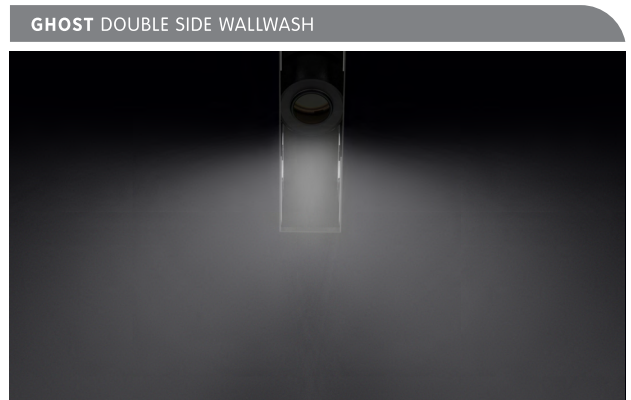

ghost

INTANGIBLE PRESENCE

by

bold

The cutsheet part number configurator will not function properly when using a PDF browser. Please use it with PDF software on your computer.

Ghost is a unique optical lighting system designed to disappear in a narrow 1" slot. The optics are deeply regressed to give the impression of a slim void and the mud flange provides a trimless integration in gypsum ceilings, also available with trim option. Ghost relies on indirect light reflectors and double focus lens technology to achieve glare-free optics. It offers an infinite number of optical iterations allowing transitions from a fixed downlight to an adjustable downlight, to a single wallwash and even to a double wallwash. All these optics are integrated into a compact slot for an outstanding quiet lighting effect.

- Discreet and regressed source of light
- UGR <10
- Multi-Optics configurations
- Fixed Downlight, Wallwash, and Adjustable Accent from a 30mm Slot
- Unobstructed complete beams even with 40° tilt

PRODUCT CONFIGURATION :

GHOST FLOOD BEAM

Flood 36°

Max. 1,530 cd 870 lm

A 36° flood beam is the optimal option for achieving efficient ambient lighting with excellent uniformity and very low glare.

Photometric data: Wallwash Polar Curve

GHOST ONE SIDE WALLWASH

One side Wallwash

Max. 190 cd 500 lm

GHOST DOUBLE SIDE WALLWASH

Double side Wallwash

Max. 190 cd 500 lm

Ghost wallwash provides even illumination of vertical surfaces. This optic is ideal for washing large areas where exceptional uniformity is required.