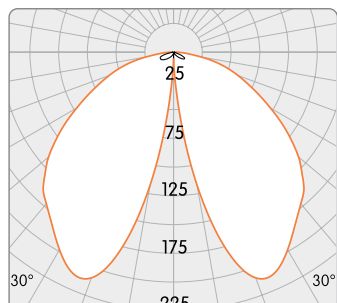

REMODEL HOUSING

NON-IC HOUSING

IC HOUSING & AIRTIGHT

OPTICAL FLEXIBILITY

Photometric data: Fixed and Adjustable Polar Curves

GHOST NARROW BEAM

Narrow 10°

Max. 2,350 cd 1,000 lm

The narrow 10° beam is ideal for high-ceiling applications and for emphasizing texture on vertical surfaces and architectural elements.

GHOST MEDIUM BEAM

Medium 24°

Max. 2,055 cd 870 lm

The medium 24° beam is a versatile distribution that works in a wide range of applications and spaces. This optic is a nice balance between light punch and ambient uniformity.

GHOST FLOOD BEAM

Flood 36°

Max. 1,530 cd 870 lm

A 36° flood beam is the optimal option for achieving efficient ambient lighting with excellent uniformity and very low glare.

Photometric data: Wallwash Polar Curve

GHOST ONE SIDE WALLWASH

One side Wallwash

Max. 190 cd 500 lm

GHOST DOUBLE SIDE WALLWASH

Double side Wallwash

Max. 190 cd 500 lm

Ghost wallwash provides even illumination of vertical surfaces. This optic is ideal for washing large areas where exceptional uniformity is required.