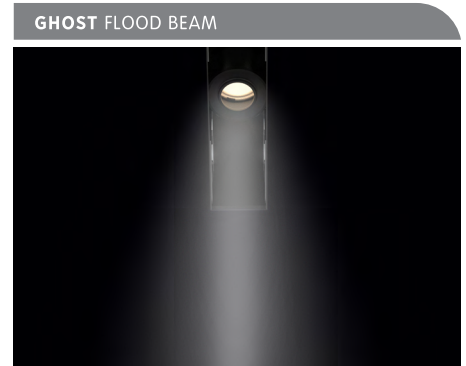

ghost

INTANGIBLE PRESENCE

by

bold

The cutsheet part number configurator will not function properly when using a PDF browser. Please use it with PDF software on your computer.

Ghost is a unique optical lighting system designed to disappear in a narrow 1" slot. The optics are deeply regressed to give the impression of a slim void and the mud flange provides a trimless integration in gypsum ceilings, also available with trim option. Ghost relies on indirect light reflectors and double focus lens technology to achieve glare-free optics. It offers an infinite number of optical iterations allowing transitions from a fixed downlight to an adjustable downlight, to a single wallwash and even to a double wallwash. All these optics are integrated into a compact slot for an outstanding quiet lighting effect.

The narrow 10° beam is ideal for high-ceiling applications and for emphasizing texture on vertical surfaces and architectural elements.

GHOST MEDIUM BEAM

Medium 24°

Max. 2,055 cd 870 lm

The medium 24° beam is a versatile distribution that works in a wide range of applications and spaces. This optic is a nice balance between light punch and ambient uniformity.

GHOST FLOOD BEAM

Flood 36°

Max. 1,530 cd 870 lm

A 36° flood beam is the optimal option for achieving efficient ambient lighting with excellent uniformity and very low glare.

Photometric data: Wallwash Polar Curve

GHOST ONE SIDE WALLWASH

One side Wallwash

Max. 190 cd 500 lm

GHOST DOUBLE SIDE WALLWASH

Double side Wallwash

Max. 190 cd 500 lm

Ghost wallwash provides even illumination of vertical surfaces. This optic is ideal for washing large areas where exceptional uniformity is required.