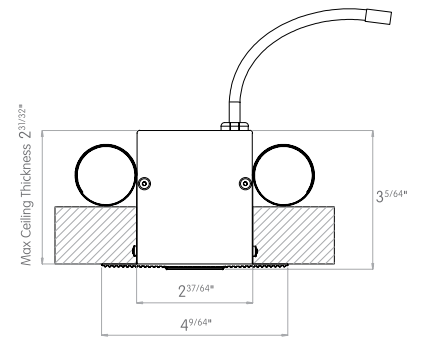

GHOST ONE SIDE WALLWASH

One side Wallwash

Max. 190 cd 500 lm

GHOST DOUBLE SIDE WALLWASH

Double side Wallwash

Max. 190 cd 500 lm

Ghost wallwash provides even illumination of vertical surfaces. This optic is ideal for washing large areas where exceptional uniformity is required.

MOUNTING FLEXIBILITY

FIXED WITH TRIM

TOP VIEW

FRONT VIEW

FIXED TRIMLESS

TOP VIEW

FRONT VIEW

ADJUSTABLE WITH TRIM