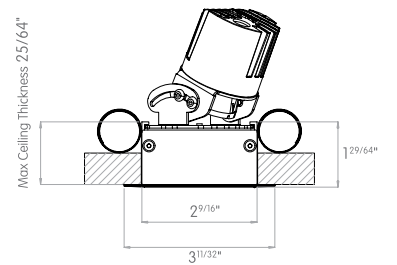

MOUNTING FLEXIBILITY

FIXED WITH TRIM

FIXED TRIMLESS

ADJUSTABLE WITH TRIM

TOP VIEW

FRONT VIEW

ADJUSTABLE TRIMLESS

TOP VIEW