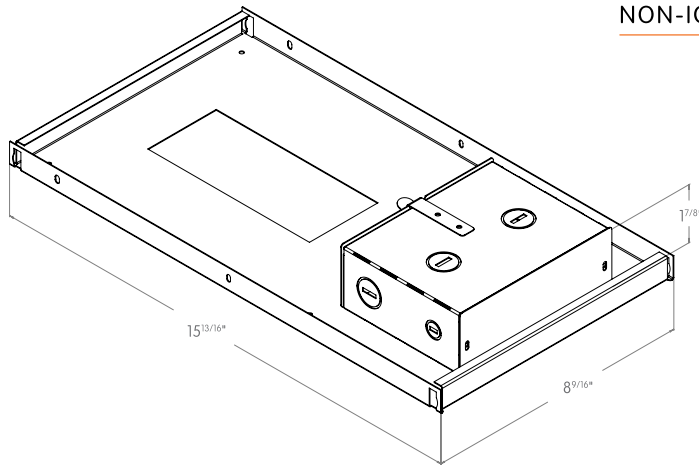

REMODEL HOUSING

NON-IC HOUSING

IC HOUSING & AIRTIGHT

OPTICAL FLEXIBILITY

Photometric data: Fixed and Adjustable Polar Curves

GHOST NARROW BEAM

Narrow 10°

Max. 2,350 cd 1,000 lm