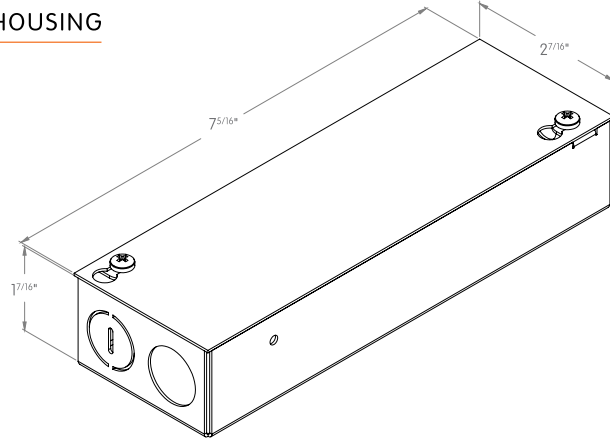

REMODEL HOUSING