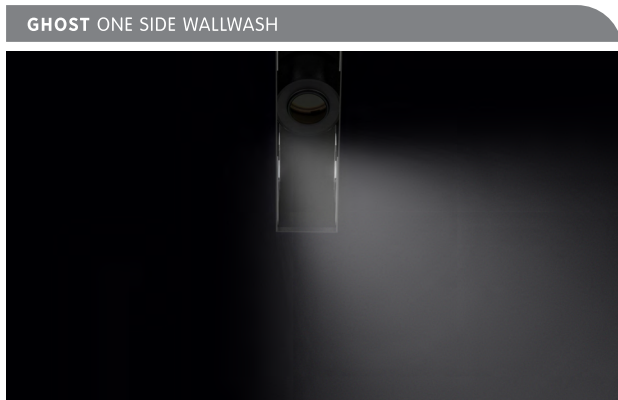

ghost

INTANGIBLE PRESENCE

by

bold

The cutsheet part number configurator will not function properly when using a PDF browser. Please use it with PDF software on your computer.

Ghost is a unique optical lighting system designed to disappear in a narrow 1" slot. The optics are deeply regressed to give the impression of a slim void and the mud flange provides a trimless integration in gypsum ceilings, also available with trim option. Ghost relies on indirect light reflectors and double focus lens technology to achieve glare-free optics. It offers an infinite number of optical iterations allowing transitions from a fixed downlight to an adjustable downlight, to a single wallwash and even to a double wallwash. All these optics are integrated into a compact slot for an outstanding quiet lighting effect.

- Discreet and regressed source of light
- UGR <10
- Multi-Optics configurations
- Fixed Downlight, Wallwash, and Adjustable Accent from a 30mm Slot
- Unobstructed complete beams even with 40° tilt

PRODUCT CONFIGURATION :

GHOST FLOOD BEAM

Flood 36°

Max. 1,530 cd 870 lm

A 36° flood beam is the optimal option for achieving efficient ambient lighting with excellent uniformity and very low glare.

Photometric data: Wallwash Polar Curve

GHOST ONE SIDE WALLWASH

One side Wallwash

Max. 190 cd 500 lm

GHOST DOUBLE SIDE WALLWASH

Double side Wallwash

Max. 190 cd 500 lm

Ghost wallwash provides even illumination of vertical surfaces. This optic is ideal for washing large areas where exceptional uniformity is required.